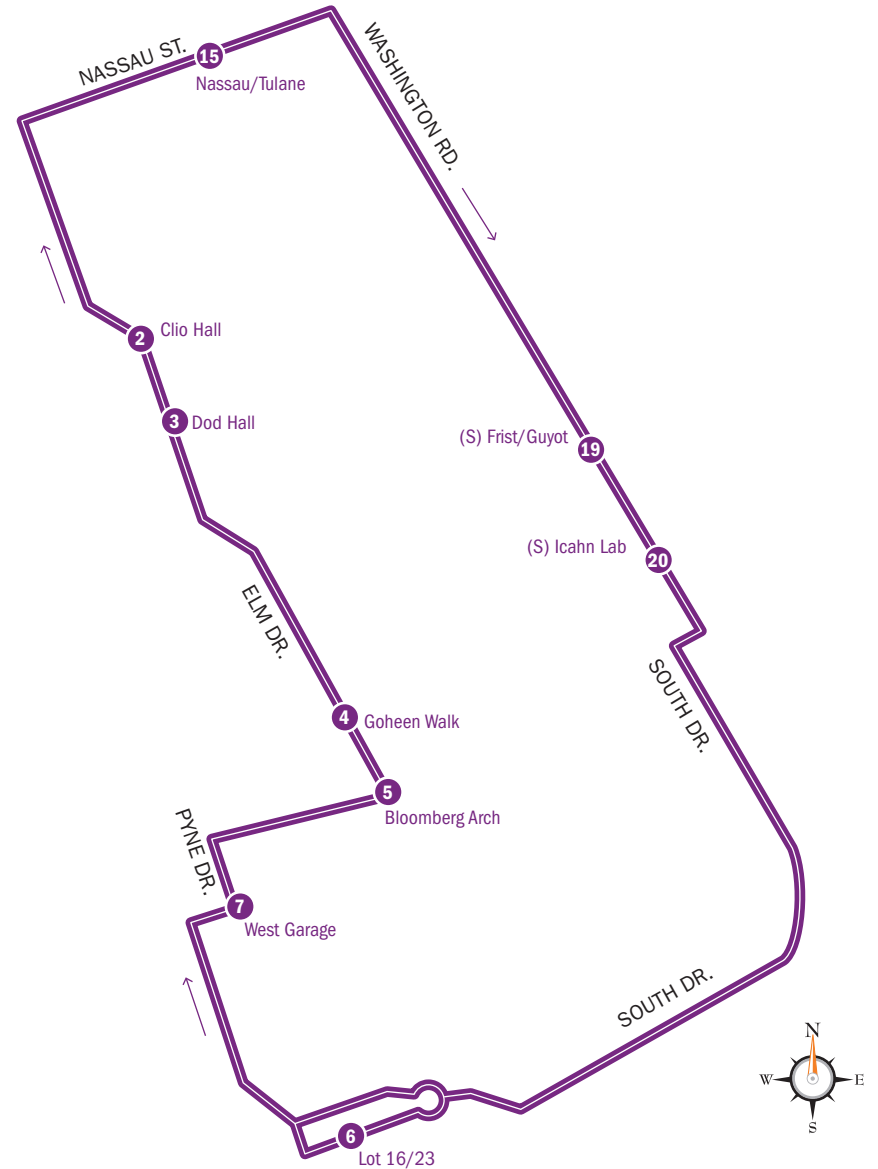

Route A: Central

Academic Year Hours: Monday–Friday, 5 am–10 pm

About This Route

- Departs every 10 minutes 7 am–8 pm
- Departs every 15 minutes 5 am–7 am and 8 pm–10 pm
- Weekday campus circulator connecting upper campus to visitor and commuter parking

* Track bus arrivals in real time on your smartphone with the TransLoc Rider app (iOS or Android) or visit princeton.transloc.com

TigerTransit operations may be suspended during University holidays or closures. Check the website for updates about service disruptions or changes.

transportation.princeton.edu/tigertransit

BUS FEATURES

- Bike Rack Equipped
- ADA Accessible
- Real Time Tracking*