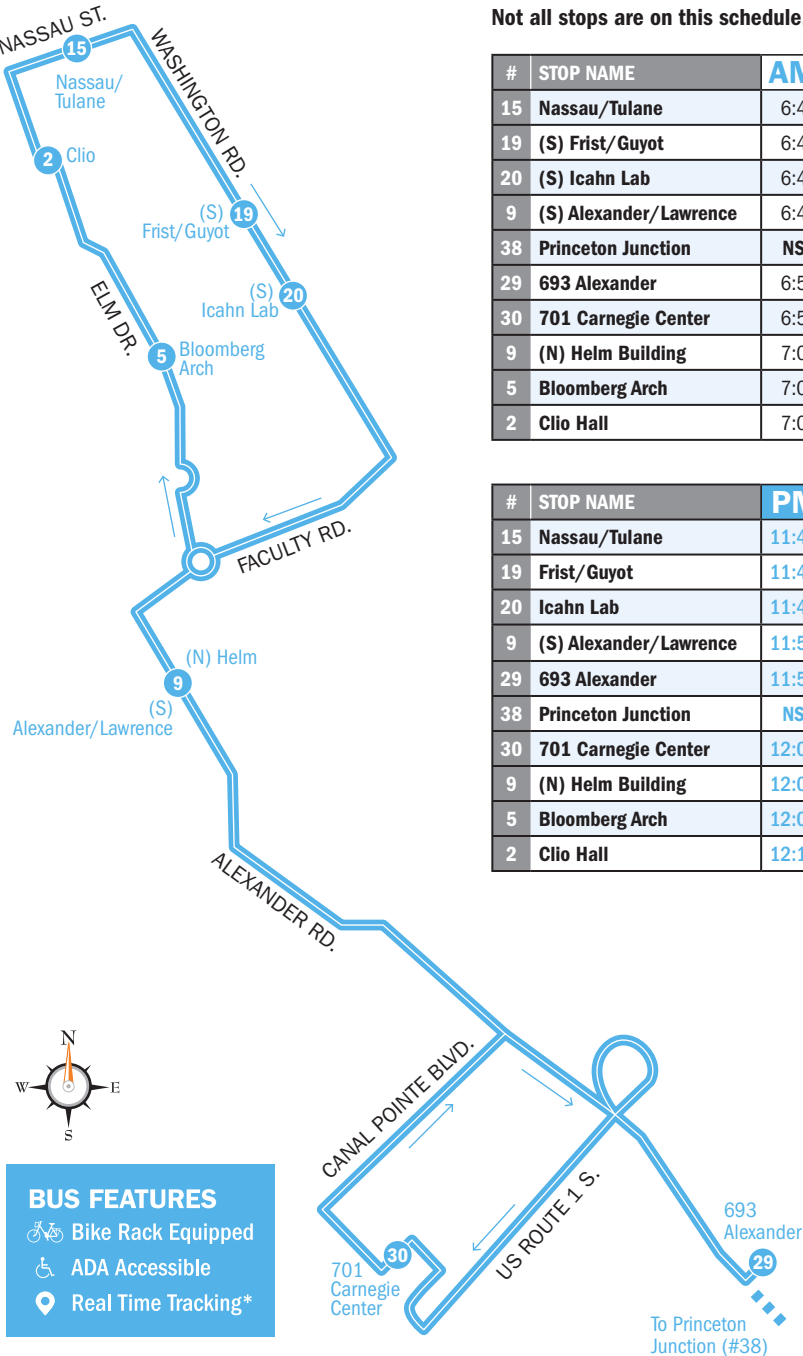

Route B. 693/701 Carnegie Center

BUS 1 Academic Year Hours: Monday–Friday, 6:40 am–6:06 pm

BUS 2 Academic Year Hours: Monday–Friday, 8 am–3:42 pm

Times in black are serviced by BUS 1 Times in blue are serviced by BUS 2
Not all stops are on this schedule. To estimate times at other stops use closest stop. (NS=No Service)

#	STOP NAME	PM Schedule																			
15	Nassau/Tulane	11:45	12:00	12:15	12:30	12:45	1:00	1:15	1:30	1:45	2:00	2:15	2:30	2:45	3:00	3:15	3:30	4:15	5:00	5:45	
19	Frist/Guyot	11:48	12:03	12:18	12:33	12:48	1:03	1:18	1:33	1:48	2:03	2:18	2:33	2:48	3:03	3:18	3:33	4:18	5:03	5:48	
20	Icahn Lab	11:49	12:04	12:19	12:34	12:49	1:04	1:19	1:34	1:49	2:04	2:19	2:34	2:49	3:04	3:19	3:34	4:19	5:04	5:49	
9	(S) Alexander/Lawrence	11:53	12:08	12:23	12:38	12:53	1:08	1:23	1:38	1:53	2:08	2:23	2:38	2:53	3:08	3:23	3:38	4:23	5:08	5:53	
29	693 Alexander	11:57	12:12	12:27	12:42	12:57	1:12	1:27	1:42	1:57	2:12	2:27	2:42	2:57	3:12	3:27	3:42	4:27	5:12	5:57	
38	Princeton Junction	NS	NS	NS	NS	NS	NS	NS	NS	NS	NS	NS	NS	NS	NS	NS	NS	3:51	4:36	5:21	6:06
30	701 Carnegie Center	12:01	12:16	12:31	12:46	1:01	1:16	1:31	1:46	2:01	2:16	2:31	2:46	3:01	3:16	3:31	4:01	4:46	5:31	NS	
9	(N) Helm Building	12:06	12:21	12:36	12:51	1:06	1:21	1:36	1:51	2:06	2:21	2:36	2:51	3:06	3:21	3:36	4:06	4:51	5:36	NS	
5	Bloomberg Arch	12:09	12:24	12:39	12:54	1:09	1:24	1:39	1:54	2:09	2:24	2:39	2:54	3:09	3:24	3:39	4:09	4:54	5:39	NS	
2	Clio Hall	12:12	12:27	12:42	12:57	1:12	1:27	1:42	1:57	2:12	2:27	2:42	2:57	3:12	3:27	3:42	4:12	4:57	5:42	NS	

About This Route

- Departs every 15 minutes from 10 am–4 pm
 Departs every 30 minutes from 6:40 am–10 am and 4 pm–6:10 pm
- Connects main campus and University offices at 701 Carnegie and 693 Alexander
- Services Princeton Junction from 7:56am–10:03 am and 3:51 pm–6:06 pm
- Outbound afternoon service stops at 693 Alexander before Princeton Junction