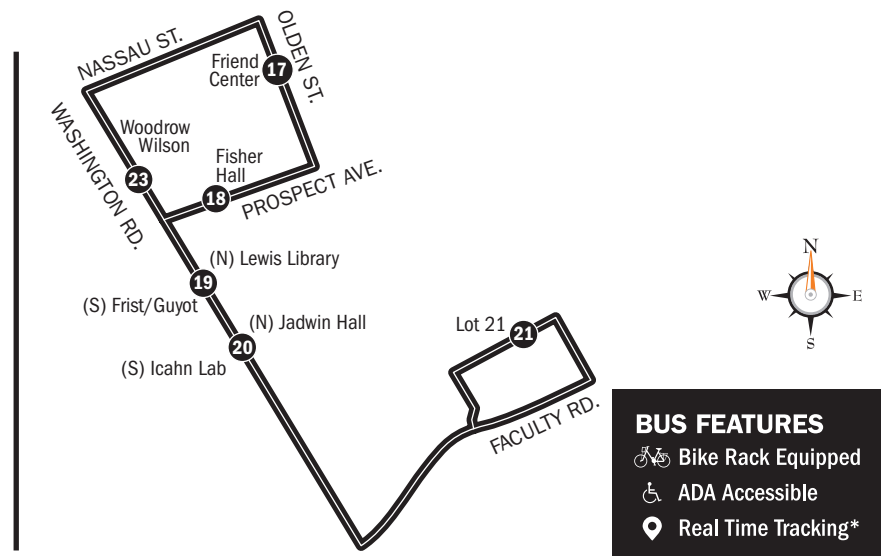

About This Route

- Departs every 20 minutes
- Connects EQuad via Friend Center (17) and Lot 21 (21)
- After 7 pm, **Evening Circulator** provides service from EQuad to Lot 21 (21)

* Track bus arrivals in real time on your smartphone with the TransLoc Rider app (iOS or Android) or visit princeton.transloc.com

TigerTransit operations may be suspended during University holidays or closures. Check the website for updates about service disruptions or changes. transportation.princeton.edu/tigertransit

BUS FEATURES

- Bike Rack Equipped
- ADA Accessible
- Real Time Tracking*