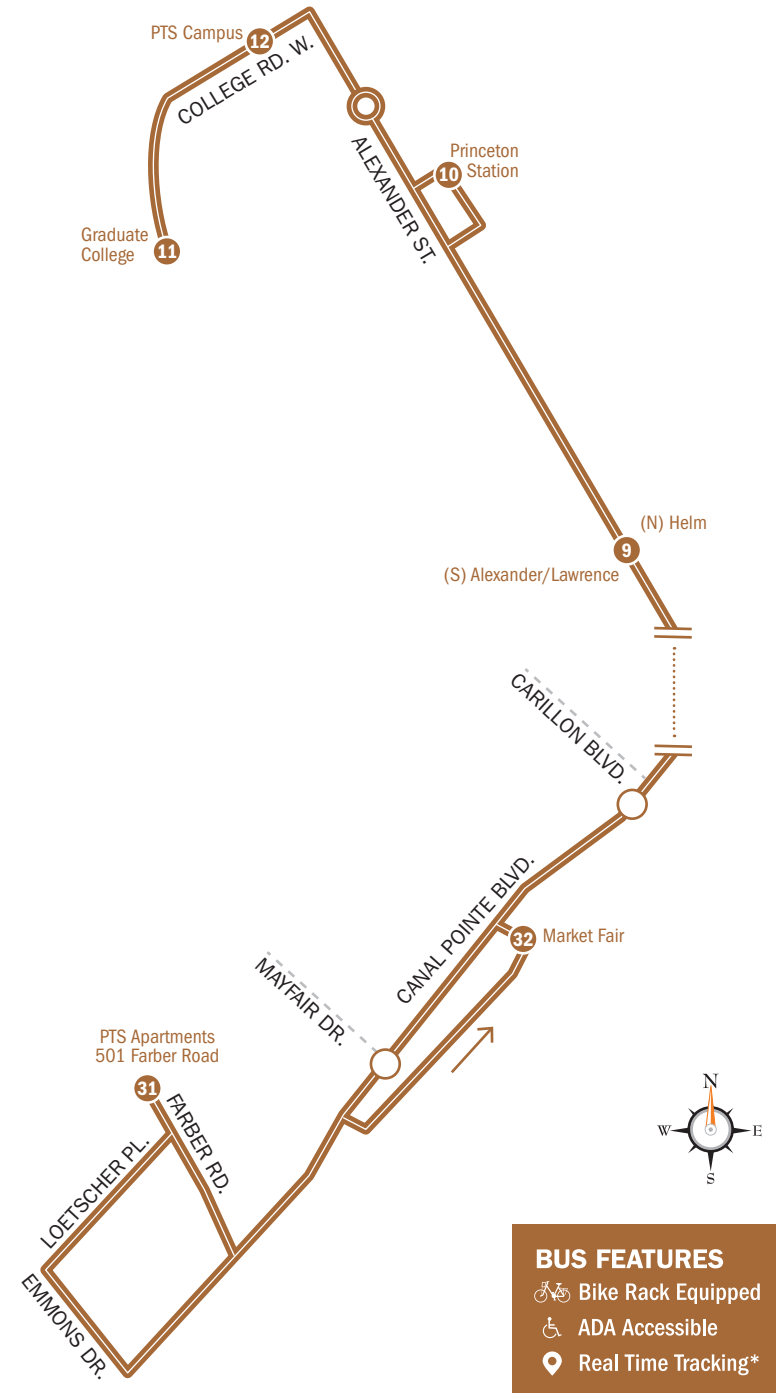

#	STOP NAME	PM Schedule											
31	PTS Apartments/501 Farber	12:30	1:10	1:50	2:30	3:10	3:50	4:30	5:10	5:50	6:30	7:10	7:50
32	Market Fair	12:34	1:14	1:54	2:34	3:14	3:54	4:34	5:14	5:54	6:34	7:14	7:54
9	(N) Helm Building	12:40	1:20	2:00	2:40	3:20	4:00	4:40	5:20	6:00	6:40	7:20	8:00
10	Princeton Station	12:43	1:23	2:03	2:43	3:23	4:03	4:43	5:23	6:03	6:43	7:23	8:03
12	PTS Campus	12:49	1:29	2:09	2:49	3:29	4:09	4:49	5:29	6:09	6:49	7:29	8:09
11	Graduate College	12:52	1:32	2:12	2:52	3:32	4:12	4:52	5:32	6:12	6:52	7:32	8:12
9	(S) Alexander/Lawrence	12:59	1:39	2:19	2:59	3:39	4:19	4:59	5:39	6:19	6:59	7:39	8:19
--	Canal Pointe Boulevard	1:04	1:44	2:24	2:04	3:44	4:24	5:04	5:44	6:24	7:04	7:44	8:24
31	PTS Apartments/501 Farber	1:08	1:48	2:28	3:08	3:48	4:28	5:08	5:48	6:28	7:08	7:48	8:28

About This Route

- Departs every 40 minutes
- Connects Princeton Theological Seminary to 501 Farber Road Apartments
- Makes two southbound stops on Canal Pointe Boulevard upon request

* Track bus arrivals in real time on your smartphone with the TransLoc Rider app (iOS or Android) or visit princeton.transloc.com

TigerTransit operations may be suspended during University holidays or closures. Check the website for updates about service disruptions or changes.

transportation.princeton.edu/tigertransit

BUS FEATURES

- Bike Rack Equipped
- ADA Accessible
- Real Time Tracking*