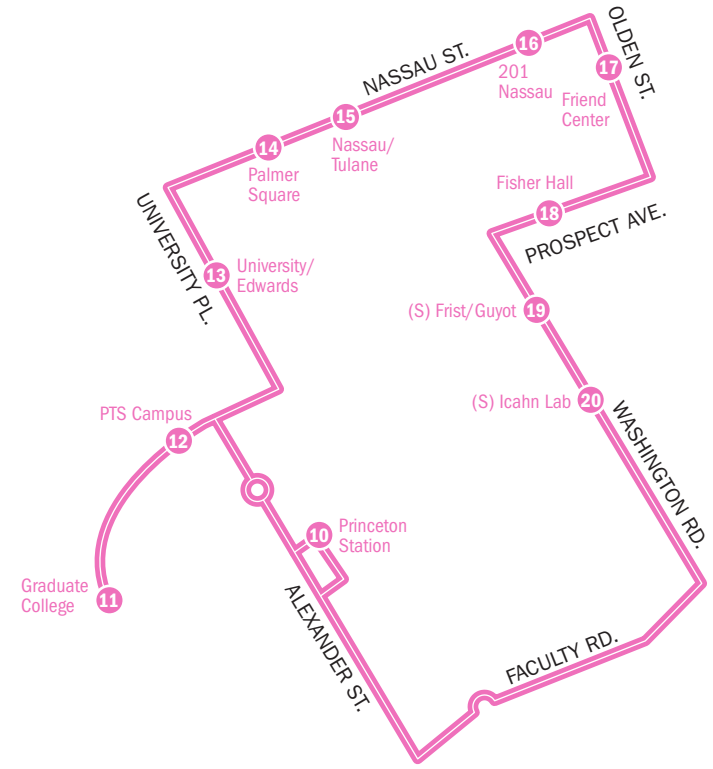

Route E: EQuad

Academic Year Hours: Monday–Friday, 7 am–7 pm

Not all stops are on this schedule. To estimate times at other stops use closest stop.

#	STOP NAME	AM Schedule									
10	Princeton Station	7:04	7:34	8:04	8:34	9:04	9:34	10:04	10:34	11:04	11:34
12	PTS Campus	7:08	7:38	8:08	8:38	9:08	9:38	10:08	10:38	11:08	11:38
11	Graduate College	7:10	7:40	8:10	8:40	9:10	9:40	10:10	10:40	11:10	11:40
17	Friend Center	7:20	7:50	8:20	8:50	9:20	9:50	10:20	10:50	11:20	11:50
18	Fisher Hall	7:21	7:51	8:21	8:51	9:21	9:51	10:21	10:51	11:21	11:51
19	(S) Frist/Guyot	7:23	7:53	8:23	8:53	9:23	9:53	10:23	10:53	11:23	11:53
20	(S) Icahn Lab	7:24	7:54	8:24	8:54	9:24	9:54	10:24	10:54	11:24	11:54
10	Princeton Station	7:34	8:04	8:34	9:04	9:34	10:04	10:34	11:04	11:34	12:04

#	STOP NAME	PM Schedule													
10	Princeton Station	12:04	12:34	1:04	1:34	2:04	2:34	3:04	3:34	4:04	4:34	5:04	5:34	6:04	6:34
12	PTS Campus	12:08	12:38	1:08	1:38	2:08	2:38	3:08	3:38	4:08	4:38	5:08	5:38	6:08	6:38
11	Graduate College	12:10	12:40	1:10	1:40	2:10	2:40	3:10	3:40	4:10	4:40	5:10	5:40	6:10	6:40
17	Friend Center	12:20	12:50	1:20	1:50	2:20	2:50	3:20	3:50	4:20	4:50	5:20	5:50	6:20	6:50
18	Fisher Hall	12:21	12:51	1:21	1:51	2:21	2:51	3:21	3:51	4:21	4:51	5:21	5:51	6:21	6:51
19	(S) Frist/Guyot	12:23	12:53	1:23	1:53	2:23	2:53	3:23	3:53	4:23	4:53	5:23	5:53	6:23	6:53
20	(S) Icahn Lab	12:24	12:54	1:24	1:54	2:24	2:54	3:24	3:54	4:24	4:54	5:24	5:54	6:24	6:54
10	Princeton Station	12:34	1:04	1:34	2:04	2:34	3:04	3:34	4:04	4:34	5:04	5:34	6:04	6:34	7:04

About This Route

- Departs every 30 minutes
- Connects Graduate College(11) to EQuad via Friend Center(17), Frist(19), and Princeton Station(10)

 * Track bus arrivals in real time on your smartphone with the TransLoc Rider app (iOS or Android) or visit princeton.transloc.com