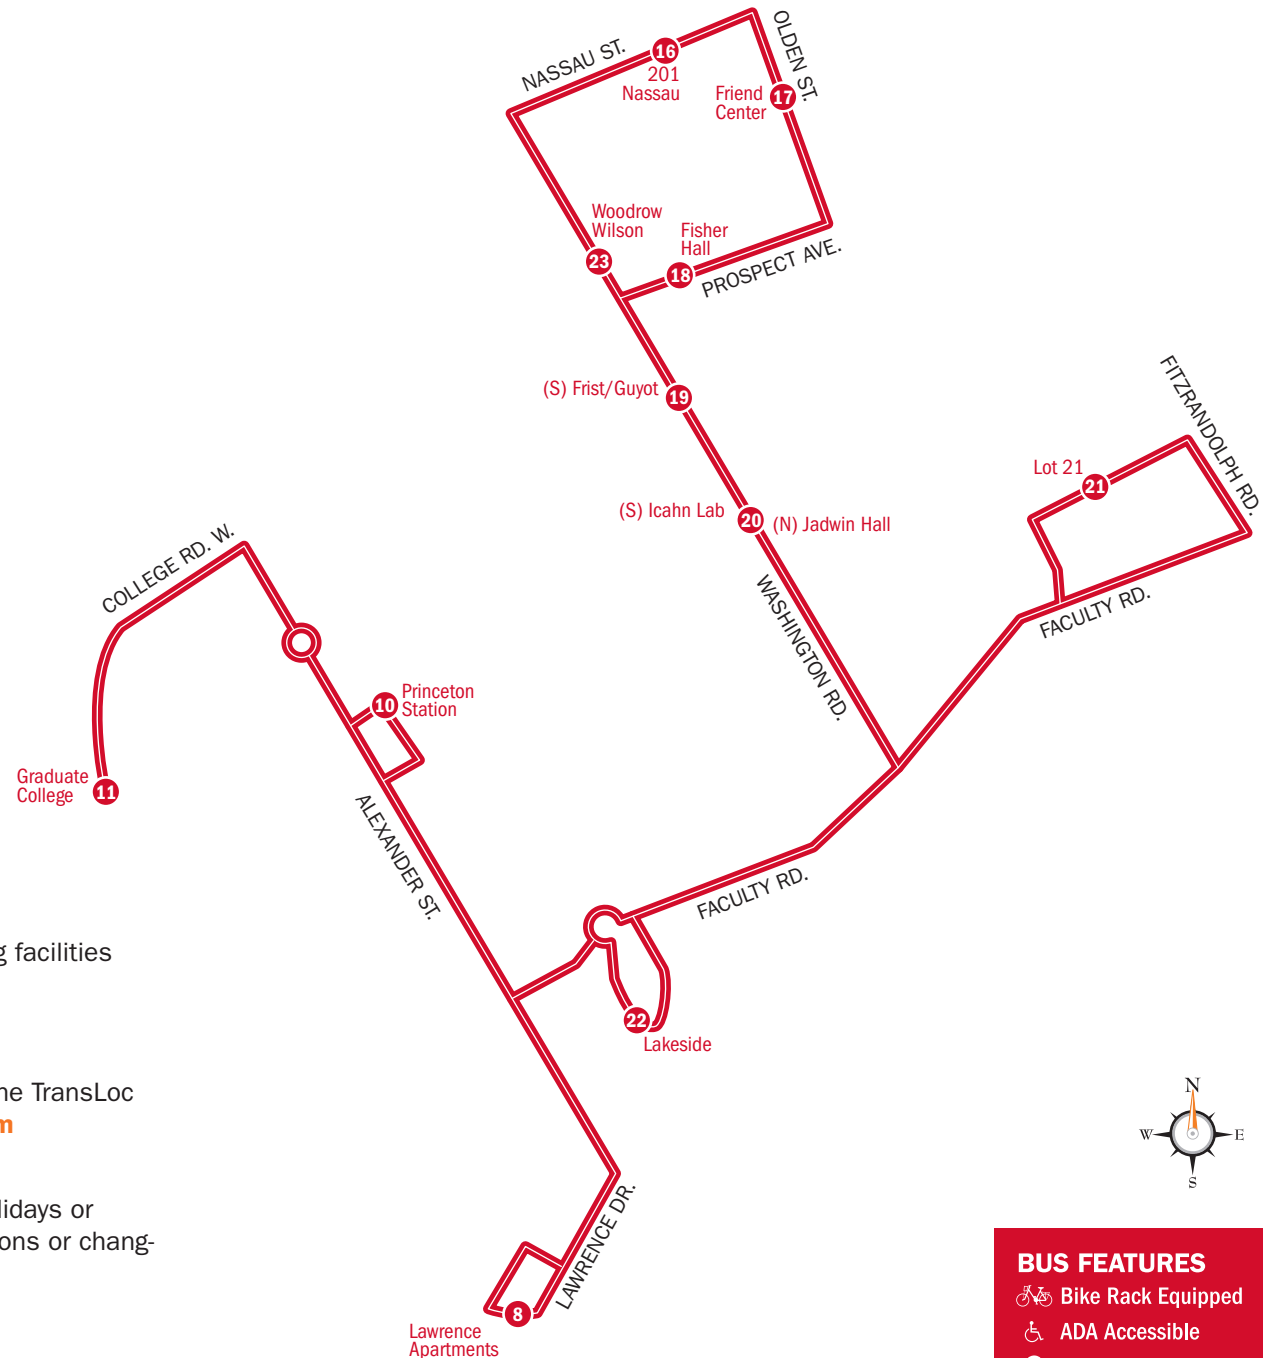

Route H: Evening Circulator

Academic Year Hours: Monday–Friday, 7 pm–midnight

#	STOP NAME	PM Schedule
11	Graduate College	NS 7:15 8:00 8:45 9:30 10:15
8	Lawrence Apartments	NS 7:25 8:10 8:55 9:40 10:25
22	Lakeside	NS 7:29 8:14 8:59 9:44 10:29
20	(N) Jadwin Hall	NS 7:31 8:16 9:01 9:46 10:31
23	Woodrow Wilson	6:47 7:32 8:17 9:02 9:47 10:32
17	Friend Center	6:49 7:34 8:19 9:04 9:49 10:34
19	(S) Frist/Guyot	6:51 7:36 8:21 9:06 9:51 10:36
21	Lot 21	6:55 7:40 8:25 9:10 9:55 10:40
22	Lakeside	7:02 7:47 8:32 9:17 10:02 10:47
8	Lawrence Apartments	7:06 7:51 8:36 9:21 10:06 10:51
11	Graduate College	7:14 7:59 8:44 9:29 10:14 10:59

About This Route

- Departs every 45 minutes
- Connects east campus with Lot 21 (21) and graduate housing facilities

* Track bus arrivals in real time on your smartphone with the TransLoc Rider app (iOS or Android) or visit princeton.transloc.com