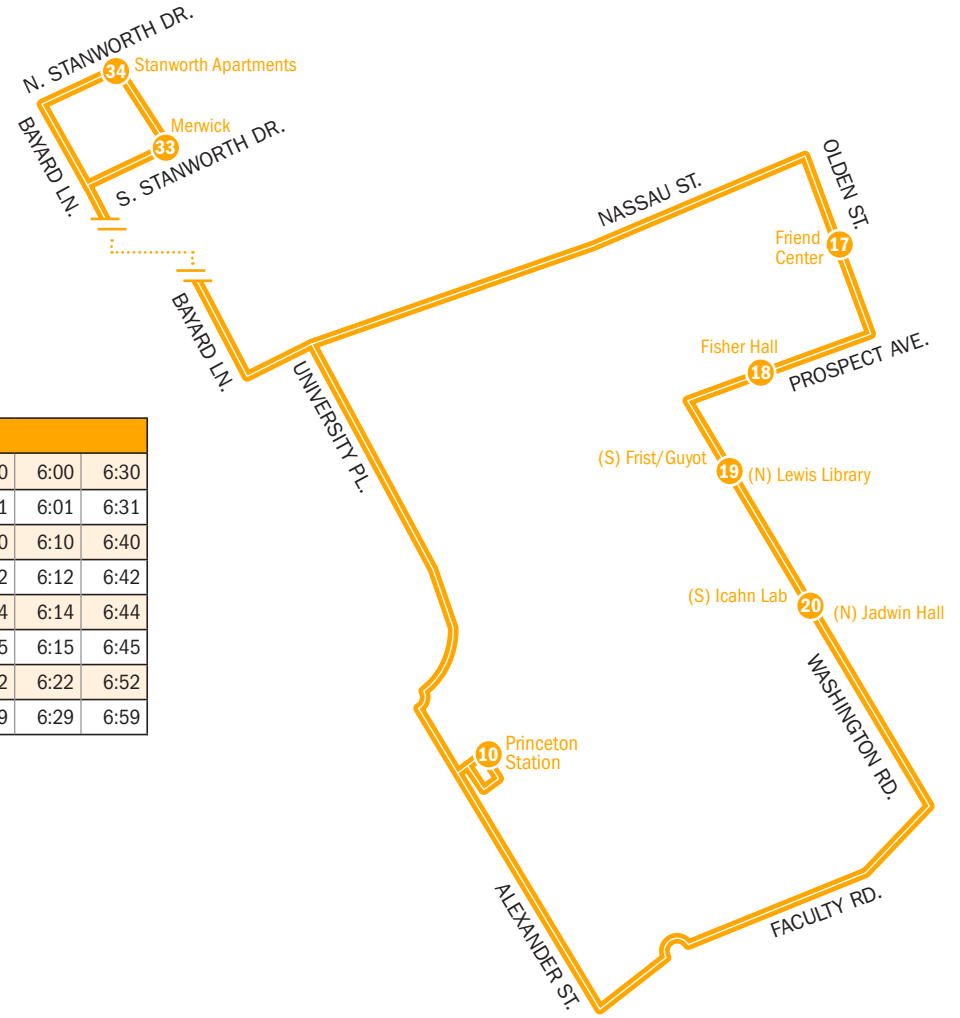

# Route M: Merwick/Stanworth

Academic Year Hours: Monday–Friday, 7 am–7 pm

#	STOP NAME	AM Schedule										
33	Merwick	7:00	7:30	8:00	8:30	9:00	9:30	10:00	10:30	11:00	11:30	
34	Stanworth Apartments	7:01	7:31	8:01	8:31	9:01	9:31	10:01	10:31	11:01	11:31	
17	Friend Center	7:10	7:40	8:10	8:40	9:10	9:40	10:10	10:40	11:10	11:40	
18	Fisher Hall	7:12	7:42	8:12	8:42	9:12	9:42	10:12	10:42	11:12	11:42	
19	(S) Frist/Guyot	7:14	7:44	8:14	8:44	9:14	9:44	10:14	10:44	11:14	11:44	
22	(S) Icahn Lab	7:15	7:45	8:15	8:45	9:15	9:45	10:15	10:45	11:15	11:45	
10	Princeton Station	7:22	7:52	8:22	8:52	9:22	9:52	10:22	10:52	11:22	11:52	
33	Merwick	7:29	7:59	8:29	8:59	9:29	9:59	10:29	10:59	11:29	11:59	

#	STOP NAME	PM Schedule													
33	Merwick	12:00	12:30	1:00	1:30	2:00	2:30	3:00	3:30	4:00	4:30	5:00	5:30	6:00	6:30
34	Stanworth Apartments	12:01	12:31	1:01	1:31	2:01	2:31	3:01	3:31	4:01	4:31	5:01	5:31	6:01	6:31
17	Friend Center	12:10	12:40	1:10	1:40	2:10	2:40	3:10	3:40	4:10	4:40	5:10	5:40	6:10	6:40
18	Fisher Hall	12:12	12:42	1:12	1:42	2:12	2:42	3:12	3:42	4:12	4:42	5:12	5:42	6:12	6:42
19	(S) Frist/Guyot	12:14	12:44	1:14	1:44	2:14	2:44	3:14	3:44	4:14	4:44	5:14	5:44	6:14	6:44
22	(S) Icahn Lab	12:15	12:45	1:15	1:45	2:15	2:45	3:15	3:45	4:15	4:45	5:15	5:45	6:15	6:45
10	Princeton Station	12:22	12:52	1:22	1:52	2:22	2:52	3:22	3:52	4:22	4:52	5:22	5:52	6:22	6:52
33	Merwick	12:29	12:59	1:29	1:59	2:29	2:59	3:29	3:59	4:29	4:59	5:29	5:59	6:29	6:59

## About This Route

- Departs every 30 minutes
- Connects Merwick (33) Stanworth Apartments (34), EQuad via Friend Center (17), Frist (19) and Princeton Station (10)

\* Track bus arrivals in real time on your smartphone with the TransLoc Rider app (iOS or Android) or visit [princeton.transloc.com](http://princeton.transloc.com)