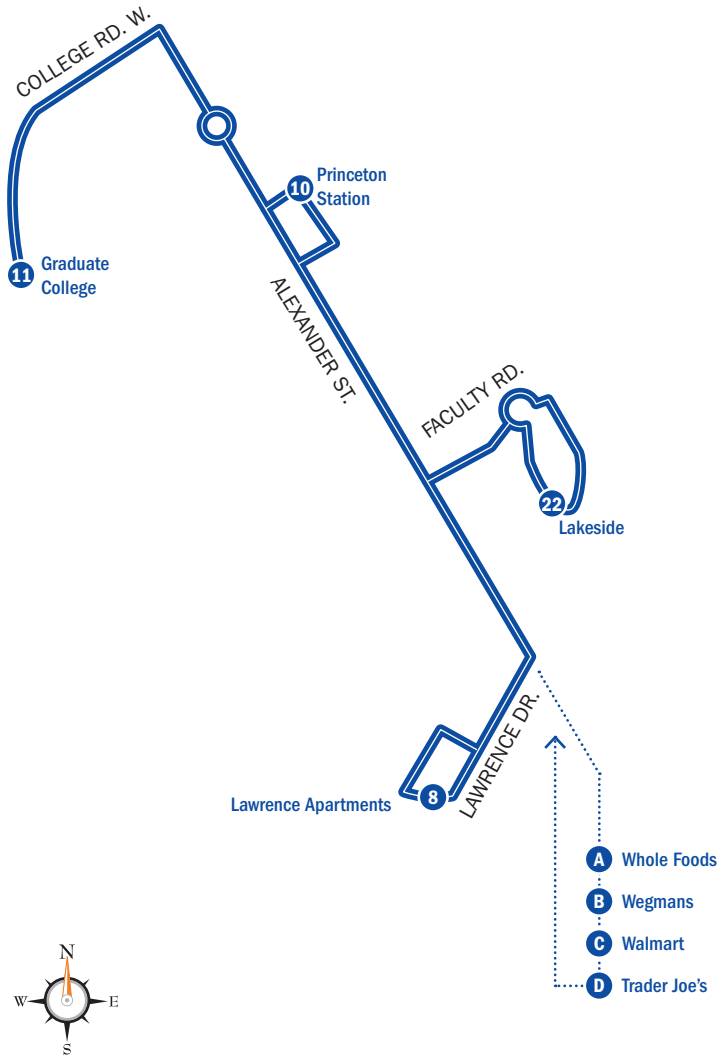

Route S: Weekend Shopper

Academic Year Hours: Saturdays, 8:30 am–4 pm; Sundays, Noon–5 pm

Times listed in **BLACK** are serviced by Bus 1. Times listed in **BLUE** are in serviced by BUS 2.

SATURDAY

#	STOP NAME	AM Schedule							PM Schedule					
11	Graduate College	8:30	9:00	9:30	10:00	10:30	11:00	11:30	12:00	12:30	1:00	1:30	2:00	3:00
10	Princeton Station	8:34	9:04	9:34	10:04	10:34	11:04	11:34	12:04	12:34	1:04	1:34	2:04	3:04
22	Lakeside	8:38	9:08	9:38	10:08	10:38	11:08	11:38	12:08	12:38	1:08	1:38	2:08	3:08
8	Lawrence	8:42	9:12	9:42	10:12	10:42	11:12	11:42	12:12	12:42	1:12	1:42	2:12	3:12
A	Whole Foods	8:47	9:17	9:47	10:17	10:47	11:17	11:47	12:17	12:47	1:17	1:47	2:17	3:17
B	Wegmans	8:55	9:25	9:55	10:25	10:55	11:25	11:55	12:25	12:55	1:25	1:55	2:25	3:25
C	Walmart	9:00	9:30	10:00	10:30	11:00	11:30	12:00	12:30	1:00	1:30	2:00	2:30	3:30
D	Trader Joe's	9:07	9:37	10:07	10:37	11:07	11:37	12:07	12:37	1:07	1:37	2:07	2:37	3:37
8	Lawrence	9:14	9:44	10:14	10:44	11:14	11:44	12:14	12:44	1:14	1:44	2:14	2:44	3:44
22	Lakeside	9:19	9:49	10:19	10:49	11:19	11:49	12:19	12:49	1:19	1:49	2:19	2:49	3:49
10	Princeton Station	9:23	9:53	10:23	10:53	11:23	11:53	12:23	12:53	1:23	1:53	2:23	2:53	3:53
11	Graduate College	9:30	10:00	10:30	11:00	11:30	12:00	12:30	1:00	1:30	2:00	2:30	3:00	4:00

SUNDAY

#	STOP NAME	PM Schedule					
11	Graduate College	12:00	1:00	2:00	3:00	4:00	
10	Princeton Station	12:04	1:04	2:04	3:04	4:04	
22	Lakeside	12:08	1:08	2:08	3:08	4:08	
8	Lawrence	12:12	1:12	2:12	3:12	4:12	
A	Whole Foods	12:17	1:17	2:17	3:17	4:17	
B	Wegmans	12:25	1:25	2:25	3:25	4:25	
C	Walmart	12:30	1:30	2:30	3:30	4:30	
D	Trader Joe's	12:37	1:37	2:37	3:37	4:37	
8	Lawrence	12:44	1:44	2:44	3:44	4:44	
22	Lakeside	12:49	1:49	2:49	3:49	4:49	
10	Princeton Station	12:53	1:53	2:53	3:53	4:53	
11	Graduate College	1:00	2:00	3:00	4:00	5:00	