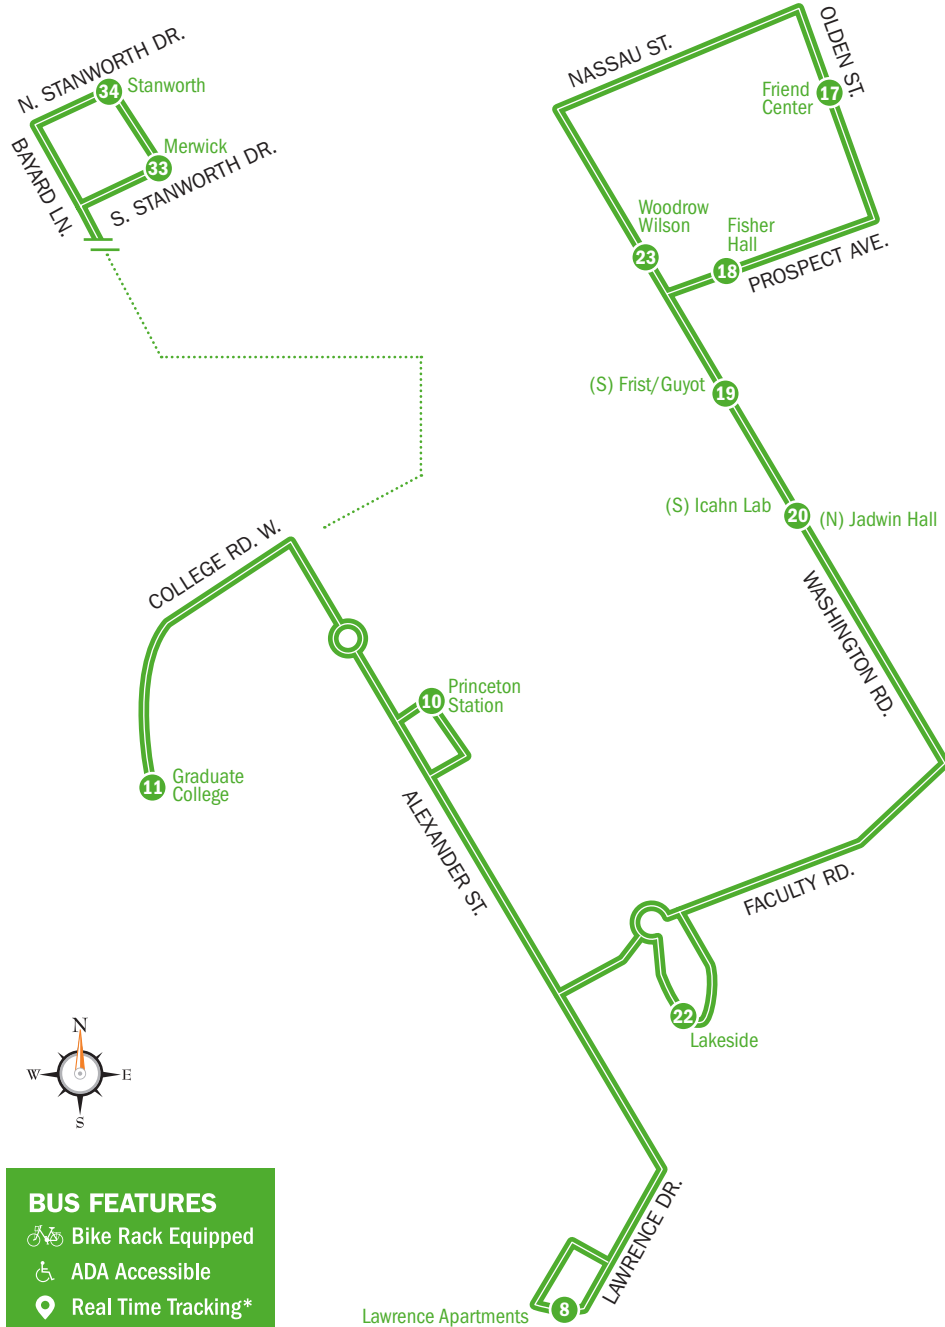

Route W: Weekender

Academic Year Hours: Saturdays, 11 am–9 pm; Sundays, Noon–5 pm

BUS FEATURES

- Bike Rack Equipped
- ADA Accessible
- Real Time Tracking*

Times listed in green are in service on Saturday only.

Times listed in black are in service on Saturday and Sunday.

#	STOP NAME	AM	PM Schedule									
33	Merwick Stanworth	11:00	12:00	1:00	2:00	3:00	4:00	5:00	6:00	7:00	8:00	
11	Graduate College	11:10	12:10	1:10	2:10	3:10	4:10	5:10	6:10	7:10	8:10	
8	Lawrence Apts	11:20	12:20	1:20	2:20	3:20	4:20	5:20	6:20	7:20	8:20	
22	Lakeside	11:24	12:24	1:24	2:24	3:24	4:24	5:24	6:24	7:24	8:24	
20	(N) Jadwin Hall	11:26	12:26	1:26	2:26	3:26	4:26	5:26	6:26	7:26	8:26	
23	Woodrow Wilson	11:27	12:27	1:27	2:27	3:27	4:27	5:27	6:27	7:27	8:27	
17	Friend Center	11:29	12:29	1:29	2:29	3:29	4:29	5:29	6:29	7:29	8:29	
19	(S) Frist/Guyot	11:31	12:31	1:31	2:31	3:31	4:31	5:31	6:31	7:31	8:31	
22	Lakeside	11:40	12:40	1:40	2:40	3:40	4:40	5:40	6:40	7:40	8:40	
8	Lawrence Apts	11:43	12:43	1:43	2:43	3:43	4:43	5:43	6:43	7:43	8:43	
11	Graduate College	11:50	12:50	1:50	2:50	3:50	4:50	5:50	6:50	7:50	8:50	

About This Route

- Weekend campus circulator departs every 60 minutes
- Connects east campus with graduate housing facilities

* Track bus arrivals in real time on your smartphone with the TransLoc Rider app (iOS or Android) or visit princeton.transloc.com