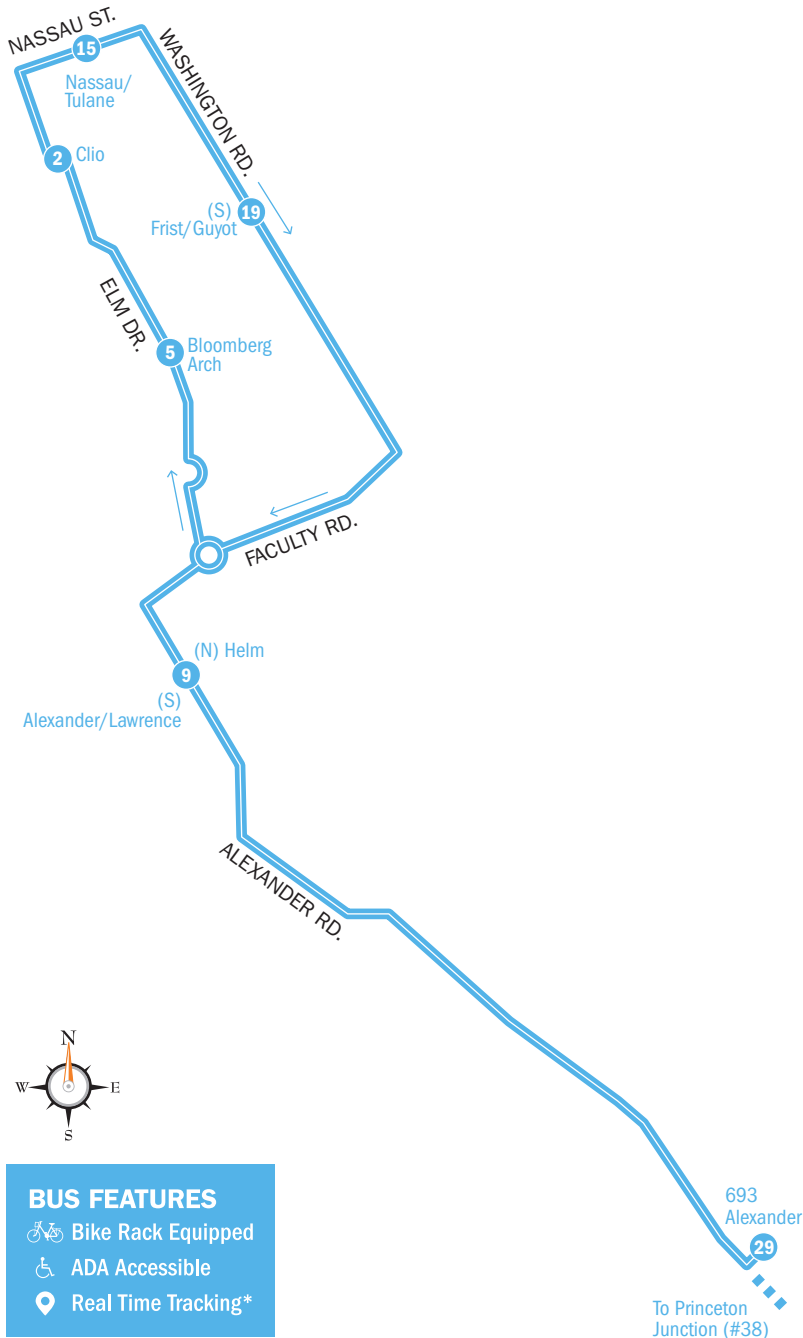

Route B. 693

Academic Year Hours: Monday–Friday, 6:45 am–6:15 pm

BUS FEATURES

- Bike Rack Equipped
- ADA Accessible
- Real Time Tracking*

Not all stops are on this schedule. To estimate times at other stops use closest stop. (NS=No Service)

#	STOP NAME	AM Schedule											
15	Nassau/Tulane	6:45	7:05	7:45	8:20	9:00	9:25	9:50	10:15	10:40	11:05	11:30	11:55
19	(S) Frist/Guyot	6:47	7:07	7:47	8:22	9:02	9:27	9:52	10:17	10:42	11:07	11:32	11:57
9	(S) Alexander/Lawrence	6:50	7:10	7:50	8:25	9:05	9:30	9:55	10:20	10:45	11:10	11:35	
38	Princeton Junction *	NS	7:20	8:00	8:35	NS	NS	NS	NS	NS	NS	NS	
29	693 Alexander *	6:54	7:30	8:10	8:45	9:10	9:35	10:00	10:25	10:50	11:15	11:40	
9	(N) Helm Building	6:58	7:34	8:14	8:49	9:15	9:40	10:05	10:30	10:55	11:20	11:45	
5	Bloomberg Arch	7:01	7:37	8:17	8:52	9:20	9:45	10:10	10:35	11:00	11:25	11:50	
2	Clio Hall	7:03	7:40	8:19	8:55	9:23	9:48	10:13	10:38	11:03	11:28	11:53	

#	STOP NAME	PM Schedule												
15	Nassau/Tulane		12:20	12:45	1:10	1:35	2:00	2:25	2:50	3:20	4:00	4:40	5:20	5:55
19	(S) Frist/Guyot		12:22	12:47	1:12	1:37	2:02	2:27	2:52	3:22	4:02	4:42	5:22	5:57
9	(S) Alexander/Lawrence	12:00	12:25	12:50	1:15	1:40	2:05	2:30	2:55	3:25	4:05	4:45	5:25	5:59
29	693 Alexander *	12:05	12:30	12:55	1:20	1:45	2:10	2:35	3:00	3:29	4:09	4:49	5:29	6:03
38	Princeton Junction *	NS	NS	NS	NS	NS	NS	NS	NS	3:39	4:19	4:59	5:39	6:13
9	(N) Helm Building	12:10	12:35	1:00	1:25	1:50	2:15	2:40	3:05	3:49	4:29	5:09	5:49	NS
5	Bloomberg Arch	12:15	12:40	1:05	1:30	1:55	2:20	2:45	3:10	3:51	4:31	5:11	5:51	NS
2	Clio Hall	12:18	12:43	1:08	1:33	1:58	2:23	2:48	3:13	3:53	4:33	5:13	5:53	NS

About This Route

- Departs every 20 minutes when route does not service Princeton Junction
  Departs every 40 minutes when route services Princeton Junction
- Connects main campus and University offices at 693 Alexander
- Services Princeton Junction from 7:20 am–8:35 am and 3:39 pm–6:13 pm
- Outbound afternoon service stops at 693 Alexander before Princeton Junction

* Track bus arrivals in real time on your smartphone with the TransLoc Rider app (iOS or Android) or visit princeton.transloc.com

TigerTransit operations may be suspended during University holidays or closures. Check the website for updates about service disruptions or changes.

transportation.princeton.edu/tigertransit