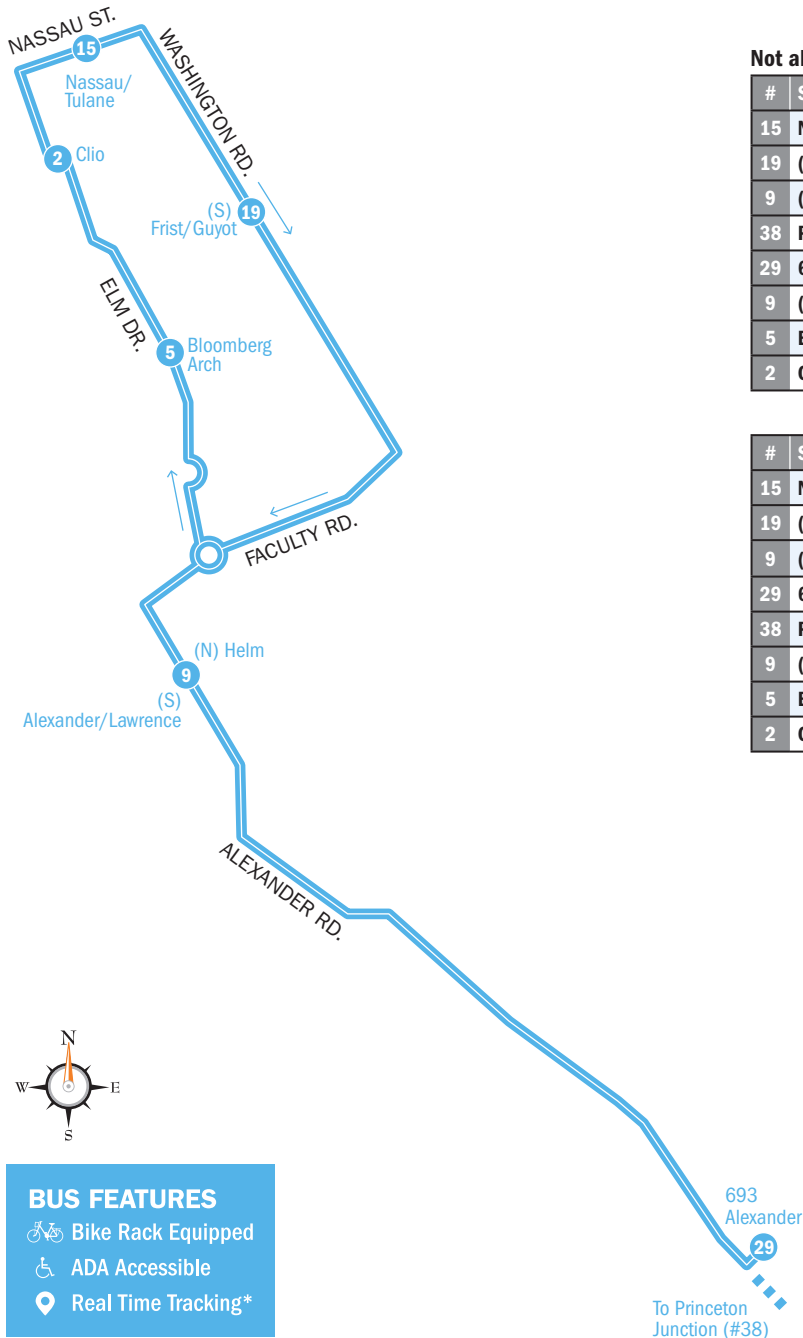

Route B. 693

Academic Year Hours: Monday–Friday, 6:45 am–6:15 pm

Not all stops are on this schedule. To estimate times at other stops use closest stop. (NS=No Service)

#	STOP NAME	AM Schedule													
15	Nassau/Tulane	6:45	7:05	7:45	8:20	9:00	9:20	9:40	10:00	10:20	10:40	11:00	11:20	11:40	
19	(S) Frist/Guyot	6:47	7:07	7:47	8:22	9:02	9:22	9:42	10:02	10:22	10:42	11:02	11:22	11:42	
9	(S) Alexander/Lawrence	6:50	7:10	7:50	8:25	9:05	9:25	9:45	10:05	10:25	10:45	11:05	11:25	11:45	
38	Princeton Junction *	NS	7:20	8:00	8:35	NS	NS	NS	NS	NS	NS	NS	NS	NS	
29	693 Alexander *	6:54	7:30	8:10	8:45	9:09	9:29	9:49	9:00	10:30	10:49	11:09	11:30	11:49	
9	(N) Helm Building	6:58	7:34	8:14	8:49	9:13	9:33	9:53	10:13	10:34	10:53	11:13	11:34	11:53	
5	Bloomberg Arch	7:01	7:37	8:17	8:52	9:17	9:37	9:57	10:17	10:37	10:57	11:16	11:37	11:57	
2	Clio Hall	7:03	7:40	8:19	8:55	9:19	9:39	9:59	10:19	10:39	10:59	11:19	11:39	11:59	

#	STOP NAME	PM Schedule															
15	Nassau/Tulane	12:00	12:20	12:40	1:00	1:20	1:40	2:00	2:20	2:40	3:00	3:20	4:00	4:40	5:20	5:55	
19	(S) Frist/Guyot	12:02	12:22	12:42	1:02	1:22	1:42	2:02	2:22	2:42	3:02	3:22	4:02	4:42	5:22	5:57	
9	(S) Alexander/Lawrence	12:05	12:25	12:45	1:05	1:25	1:45	2:05	2:25	2:45	3:05	3:25	4:05	4:45	5:25	5:59	
29	693 Alexander *	12:09	12:30	12:49	1:09	1:30	1:49	2:09	2:30	2:49	3:09	3:29	4:09	4:49	5:29	6:03	
38	Princeton Junction *	NS	NS	NS	NS	NS	NS	NS	NS	NS	NS	NS	3:39	4:19	4:59	5:39	6:13
9	(N) Helm Building	12:13	12:34	12:53	1:13	1:34	1:53	2:13	2:34	2:53	3:13	3:49	4:29	5:09	5:49	NS	
5	Bloomberg Arch	12:16	12:37	12:57	1:16	1:37	1:57	2:16	2:37	2:57	3:16	3:51	4:31	5:11	5:51	NS	
2	Clio Hall	12:19	12:39	12:59	1:19	1:39	1:59	2:19	2:39	2:59	3:19	3:53	4:33	5:13	5:53	NS	

About This Route

- Departs every 20 minutes when route does not service Princeton Junction
  Departs every 40 minutes when route services Princeton Junction
- Connects main campus and University offices at 693 Alexander
- Services Princeton Junction from 7:20 am–8:35 am and 3:39 pm–6:13 pm
- Outbound afternoon service stops at 693 Alexander before Princeton Junction

* Track bus arrivals in real time on your smartphone with the TransLoc Rider app (iOS or Android) or visit princeton.transloc.com

TigerTransit operations may be suspended during University holidays or closures. Check the website for updates about service disruptions or changes.

transportation.princeton.edu/tigertransit

BUS FEATURES

- Bike Rack Equipped
- ADA Accessible
- Real Time Tracking*