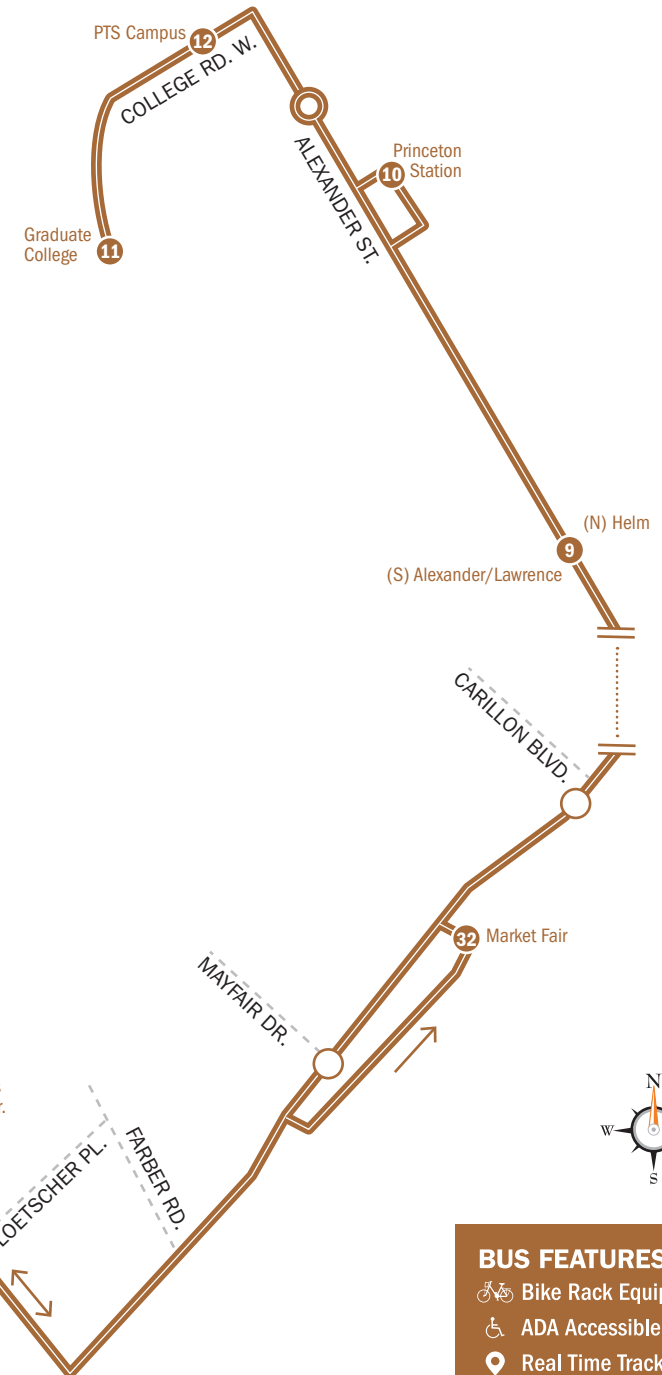

#	STOP NAME	PM Schedule											
31	PTS Apartments/401 Emmons Dr.	12:30	1:10	1:50	2:30	3:10	3:50	4:30	5:10	5:50	6:30	7:10	7:50
32	Market Fair	12:34	1:14	1:54	2:34	3:14	3:54	4:34	5:14	5:54	6:34	7:14	7:54
9	(N) Helm Building	12:40	1:20	2:00	2:40	3:20	4:00	4:40	5:20	6:00	6:40	7:20	8:00
10	Princeton Station	12:43	1:23	2:03	2:43	3:23	4:03	4:43	5:23	6:03	6:43	7:23	8:03
12	PTS Campus	12:49	1:29	2:09	2:49	3:29	4:09	4:49	5:29	6:09	6:49	7:29	8:09
11	Graduate College	12:52	1:32	2:12	2:52	3:32	4:12	4:52	5:32	6:12	6:52	7:32	8:12
9	(S) Alexander/Lawrence	12:59	1:39	2:19	2:59	3:39	4:19	4:59	5:39	6:19	6:59	7:39	8:19
--	Canal Pointe Boulevard	1:04	1:44	2:24	2:04	3:44	4:24	5:04	5:44	6:24	7:04	7:44	8:24
31	PTS Apartments/401 Emmons Dr.	1:08	1:48	2:28	3:08	3:48	4:28	5:08	5:48	6:28	7:08	7:48	8:28

About This Route

- Departs every 40 minutes
- Connects Princeton Theological Seminary to 401 Farber Road Apartments
- Makes two southbound stops on Canal Pointe Boulevard upon request

* Track bus arrivals in real time on your smartphone with the TransLoc Rider app (iOS or Android) or visit princeton.transloc.com

TigerTransit operations may be suspended during University holidays or closures. Check the website for updates about service disruptions or changes.

transportation.princeton.edu/tigertransit

BUS FEATURES

- Bike Rack Equipped
- ADA Accessible
- Real Time Tracking*