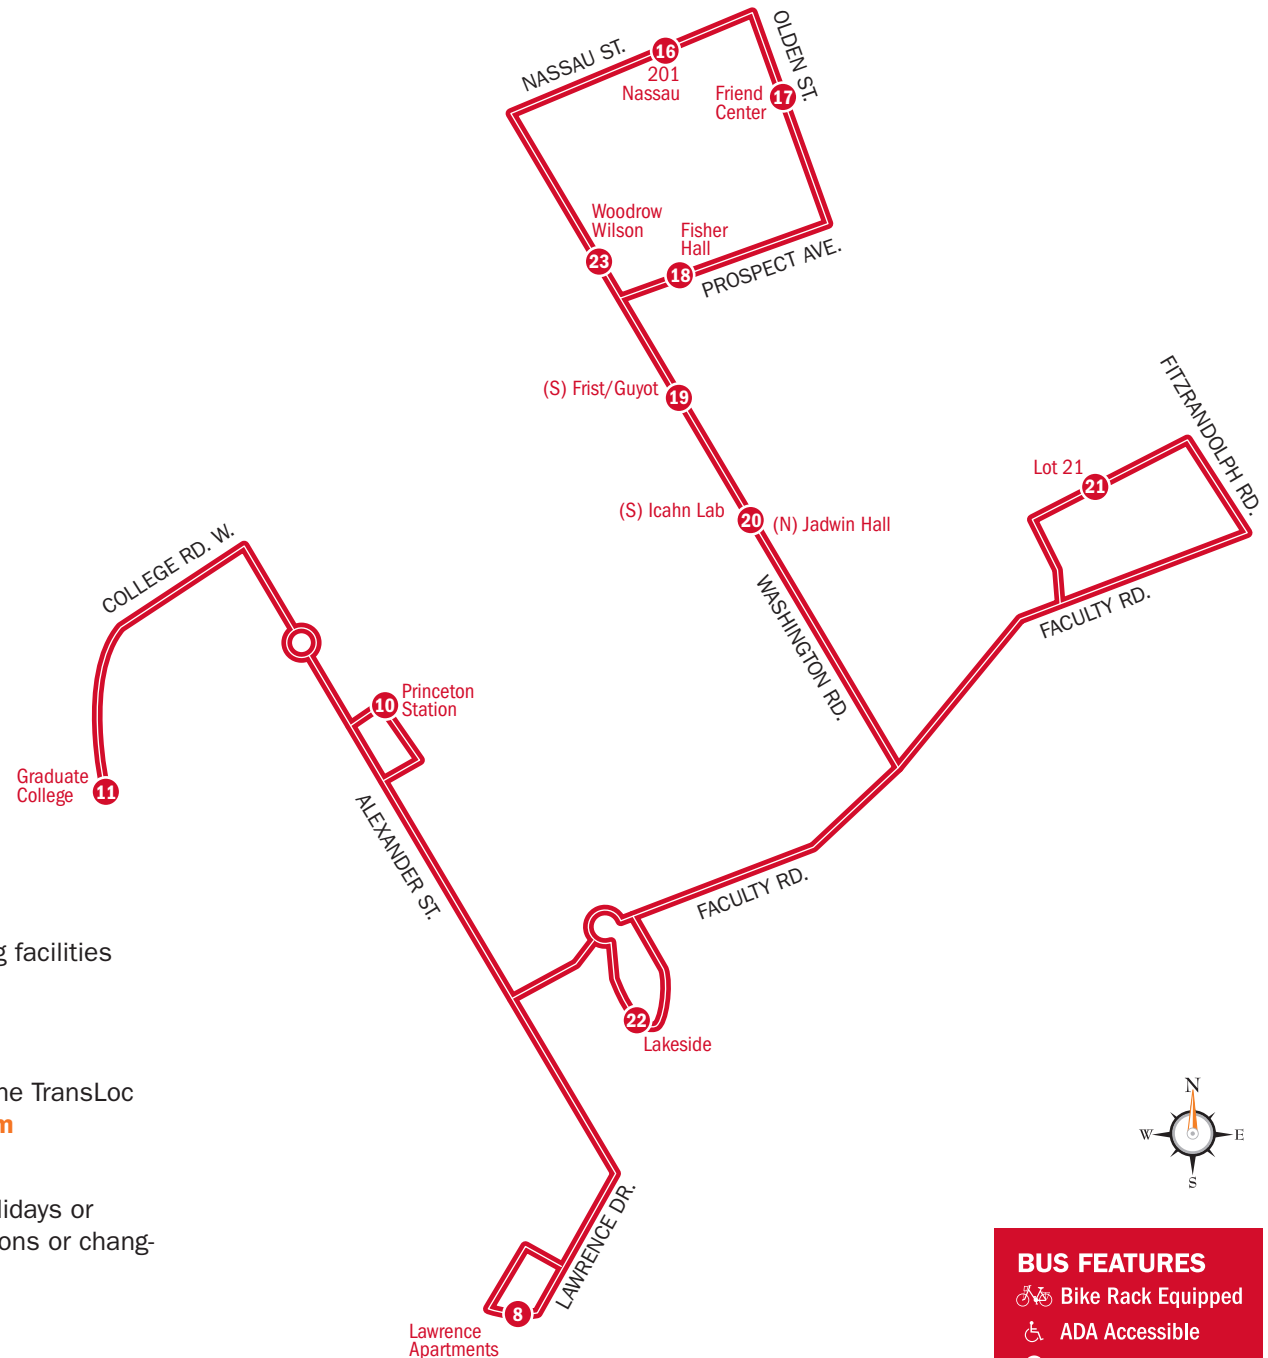

Route H: Evening Circulator

Academic Year Hours: Monday–Friday, 7 pm–11 pm

#	STOP NAME	PM Schedule					
11	Graduate College	NS	7:15	8:00	8:45	9:30	10:15
8	Lawrence Apartments	NS	7:25	8:10	8:55	9:40	10:25
22	Lakeside	NS	7:29	8:14	8:59	9:44	10:29
20	(N) Jadwin Hall	NS	7:31	8:16	9:01	9:46	10:31
23	Woodrow Wilson	6:47	7:32	8:17	9:02	9:47	10:32
17	Friend Center	6:49	7:34	8:19	9:04	9:49	10:34
19	(S) Frist/Guyot	6:51	7:36	8:21	9:06	9:51	10:36
21	Lot 21	6:55	7:40	8:25	9:10	9:55	10:40
22	Lakeside	7:02	7:47	8:32	9:17	10:02	10:47
8	Lawrence Apartments	7:06	7:51	8:36	9:21	10:06	10:51
11	Graduate College	7:14	7:59	8:44	9:29	10:14	10:59

About This Route

- Departs every 45 minutes
- Connects east campus with Lot 21 (21) and graduate housing facilities

 * Track bus arrivals in real time on your smartphone with the TransLoc Rider app (iOS or Android) or visit princeton.transloc.com