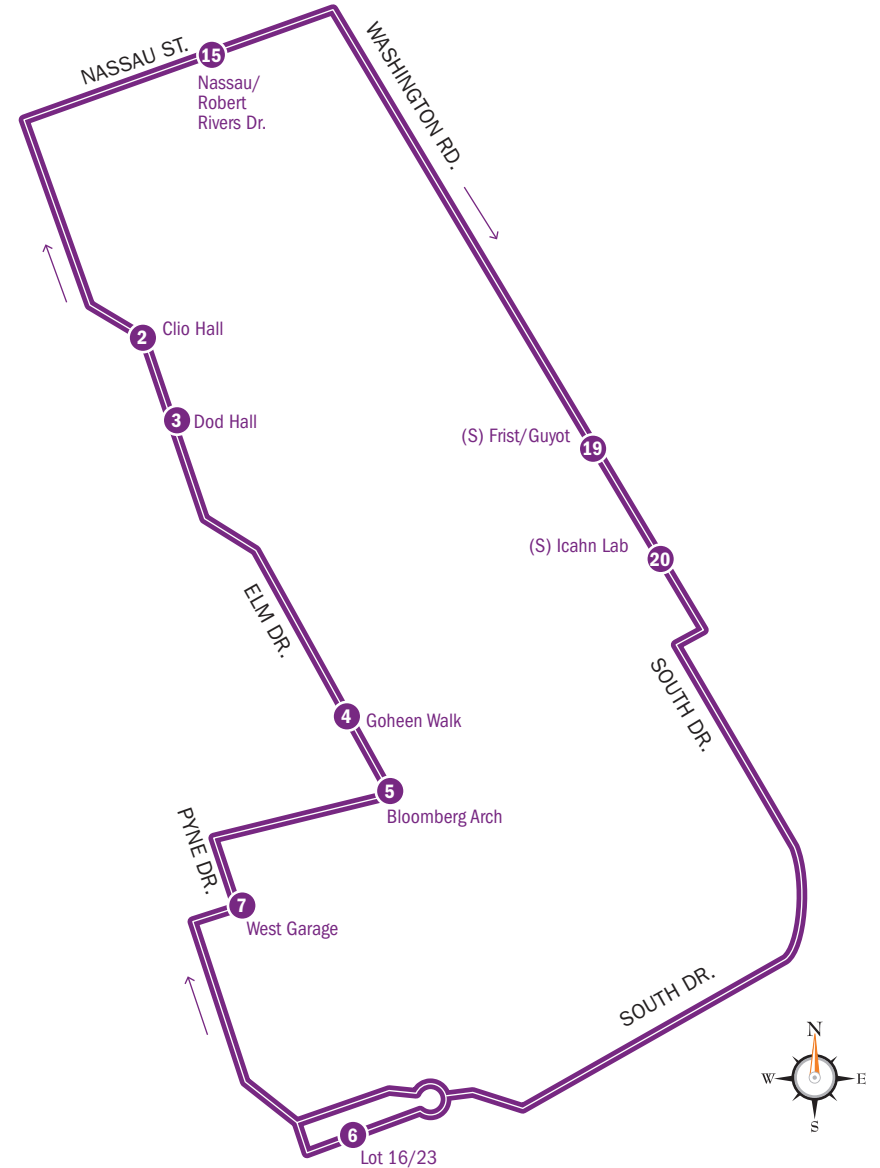

Route A: Central

Academic Year Hours: Monday–Friday, 4:30 am–10 pm

About This Route

- Departs every 10 minutes 7 am–8 pm
- Departs every 15 minutes 5 am–7 am and 8 pm–10 pm
- Weekday campus circulator connecting upper campus to visitor and commuter parking

* Track bus arrivals in real time on your smartphone with the TransLoc Rider app (iOS or Android) or visit princeton.transloc.com

TigerTransit operations may be suspended during University holidays or closures. Check the website for updates about service disruptions or changes.

transportation.princeton.edu/tigertransit

BUS FEATURES

- Bike Rack Equipped
- ADA Accessible
- Real Time Tracking*