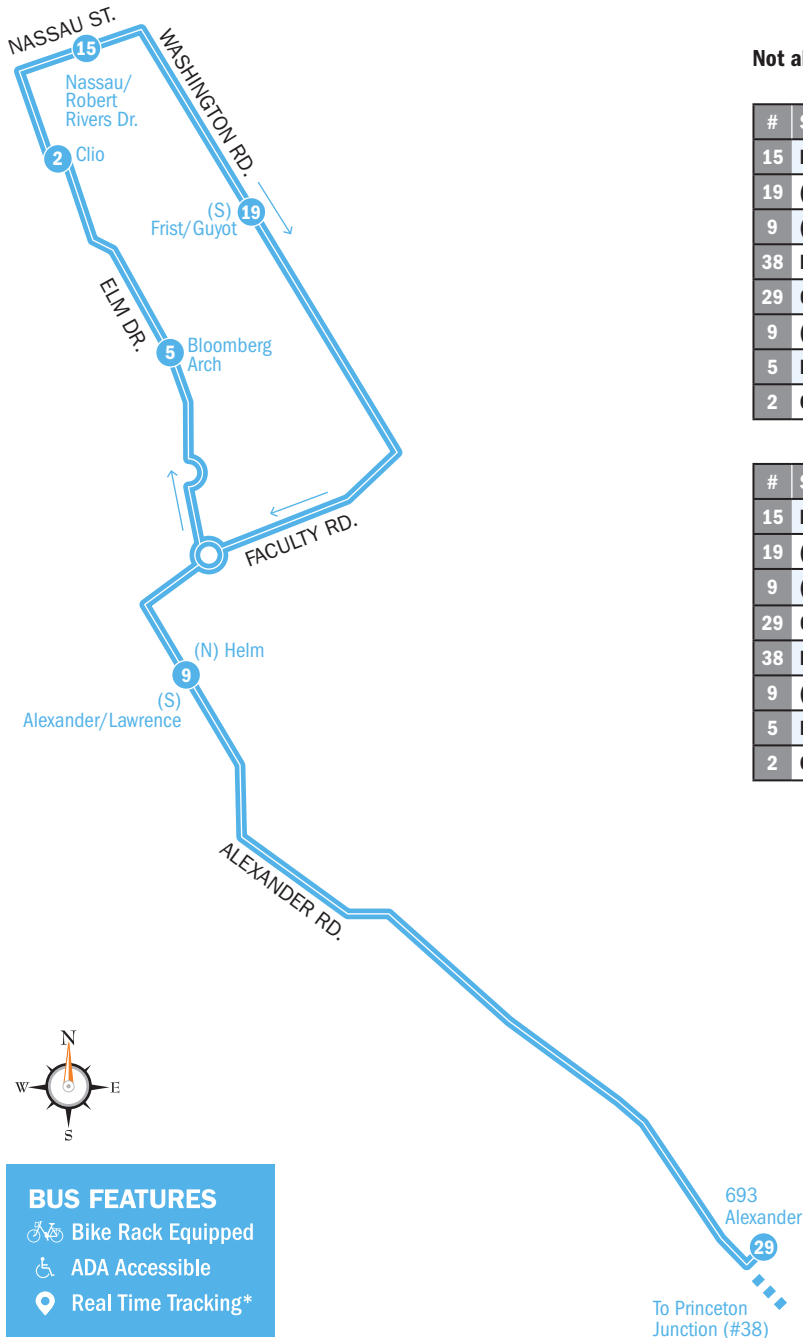

Route B. 693

Academic Year Hours: Monday–Friday, 6:45 am–6:15 pm

Not all stops are on this schedule. To estimate times at other stops use closest stop. (NS=No Service)

#	STOP NAME	AM Schedule													
15	Nassau/Robert Rivers Dr.	6:45	7:10	7:45	8:10	8:35	9:00	9:25	9:50	10:15	10:40	11:05	11:30	11:55	
19	(S) Frist/Guyot	6:47	7:12	7:47	8:12	8:37	9:02	9:27	9:52	10:17	10:42	11:07	11:32	11:57	
9	(S) Alexander/Lawrence	6:50	7:15	7:50	8:15	8:40	9:05	9:30	9:55	10:20	10:45	11:10	11:35		
38	Princeton Junction *	NS	7:25	NS	NS	NS	NS	NS	NS	NS	NS	NS	NS		
29	693 Alexander *	6:54	7:35	8:00	8:25	8:50	9:15	9:40	10:05	10:30	10:55	11:20	11:45		
9	(N) Helm Building	6:58	7:39	8:04	8:29	8:54	9:19	9:44	10:09	10:34	10:59	11:24	11:49		
5	Bloomberg Arch	7:01	7:42	8:07	8:32	8:57	9:22	9:47	10:12	10:37	11:02	11:27	11:52		
2	Clio Hall	7:03	7:44	8:09	8:34	8:59	9:24	9:49	10:14	10:39	11:04	11:29	11:54		

#	STOP NAME	PM Schedule														
15	Nassau/Robert Rivers Dr.		12:20	12:45	1:10	1:35	2:00	2:25	2:50	3:15	3:40	4:05	4:30	5:00	5:30	6:00
19	(S) Frist/Guyot		12:22	12:47	1:12	1:37	2:02	2:27	2:52	3:17	3:42	4:07	4:32	5:02	5:32	6:02
9	(S) Alexander/Lawrence	12:00	12:25	12:50	1:15	1:40	2:05	2:30	2:55	3:20	3:45	4:10	4:35	5:05	5:35	6:05
29	693 Alexander *	12:10	12:35	1:00	1:25	1:50	2:15	2:40	3:05	3:30	3:55	4:20	4:40	5:10	5:40	6:10
38	Princeton Junction *	NS	NS	NS	NS	NS	NS	NS	NS	NS	NS	NS	4:45	5:15	5:45	6:15
9	(N) Helm Building	12:14	12:39	1:04	1:29	1:54	2:19	2:44	3:09	3:34	3:59	4:24	4:55	5:25	5:55	NS
5	Bloomberg Arch	12:17	12:42	1:07	1:32	1:57	2:22	2:47	3:12	3:37	4:02	4:27	4:58	5:28	5:58	NS
2	Clio Hall	12:19	12:44	1:09	1:34	1:59	2:24	2:49	3:14	3:39	4:04	4:29	4:59	5:29	5:59	NS

About This Route

- Departs every 25 minutes between 7:45 am and 4:20 pm;
  Departs every 30 minutes after 4:45 pm
- Connects main campus and University offices at 693 Alexander
- Services Princeton Junction at 7:25 am and between 4:45 pm and 6:15 pm
- Outbound afternoon service stops at 693 Alexander before Princeton Junction

* Track bus arrivals in real time on your smartphone with the TransLoc Rider app (iOS or Android) or visit princeton.transloc.com

TigerTransit operations may be suspended during University holidays or closures. Check the website for updates about service disruptions or changes.

transportation.princeton.edu/tigertransit

BUS FEATURES

- Bike Rack Equipped
- ADA Accessible
- Real Time Tracking*