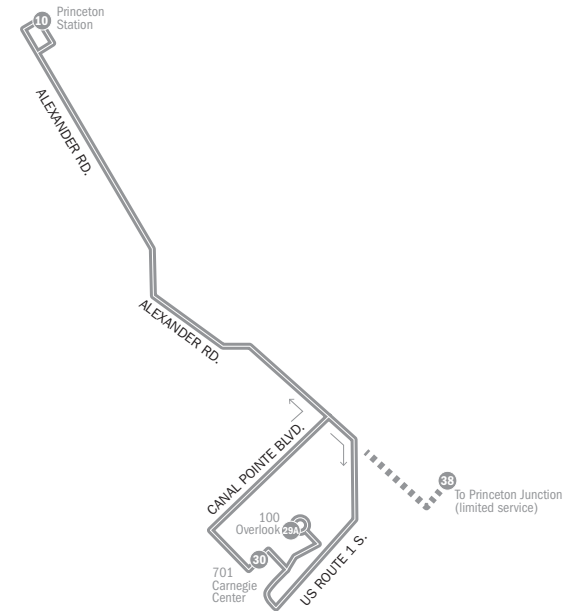

Route 0: 100 Overlook/701 Carnegie Center

Academic Year Hours: Monday–Friday, 8 am–6 pm

About This Route

- Departs every 15 minutes
- Service to Princeton Station (#10), 100 Overlook (#29A, Human Resources) and 701 Carnegie Center (#30)
- Service to Princeton Station (#10), 100 Overlook (#29A, Human Resources) and 701 Carnegie Center (#30)
- **Limited service to Princeton Junction** (#38) at 8 am and 8:30 am; On-demand between 5 pm and 6 pm

* Track bus arrivals in real time on your smartphone with the TransLoc Rider app (iOS or Android) or visit princeton.transloc.com

TigerTransit operations may be suspended during University holidays or closures. Check the website for updates about service disruptions or changes.

transportation.princeton.edu/tigertransit

BUS FEATURES

- Bike Rack Equipped
- ADA Accessible
- Real Time Tracking*