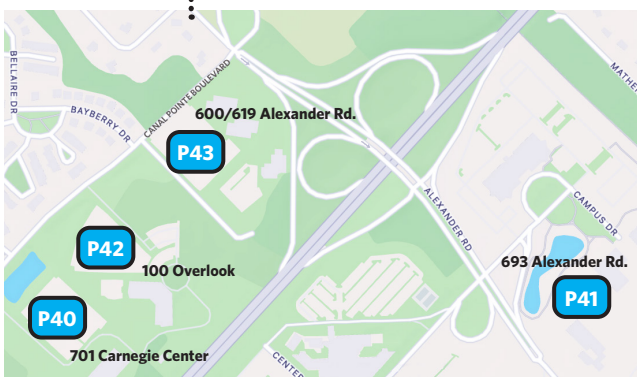

FACULTY/STAFF PARKING

MONDAY-FRIDAY, 7 AM-4 PM

BLUE ZONE

P30, P31, P32, P34, P40, P41, P42, P43,
Meadows Drive Garage (MDG)

GREEN ZONE

Stadium Drive Garage (SDG), Broadmead Street (BST)
between Western Way and Faculty Road

PURPLE ZONE

P1, P2, P10, P13, Prospect Avenue Garage (PAG)

RED ZONE

P11, P19, P20, P24, P27, P28, P39,
Theater Drive Garage (TDG)

RESTRICTED LOTS

Specific lot permit required at all times

P8, P9, P15, P22, P25, P26, P52, P53,
71 University Place (71UP)

Permit Zone Permissions

Monday-Friday, 7 am-4 pm

PERMIT ZONE	MAY ALSO PARK IN	DO NOT PARK IN
Blue	Green, Red	Purple
Green	Blue	Purple, Red
Purple	Blue, Green	Red
Red	Blue, Green	Purple