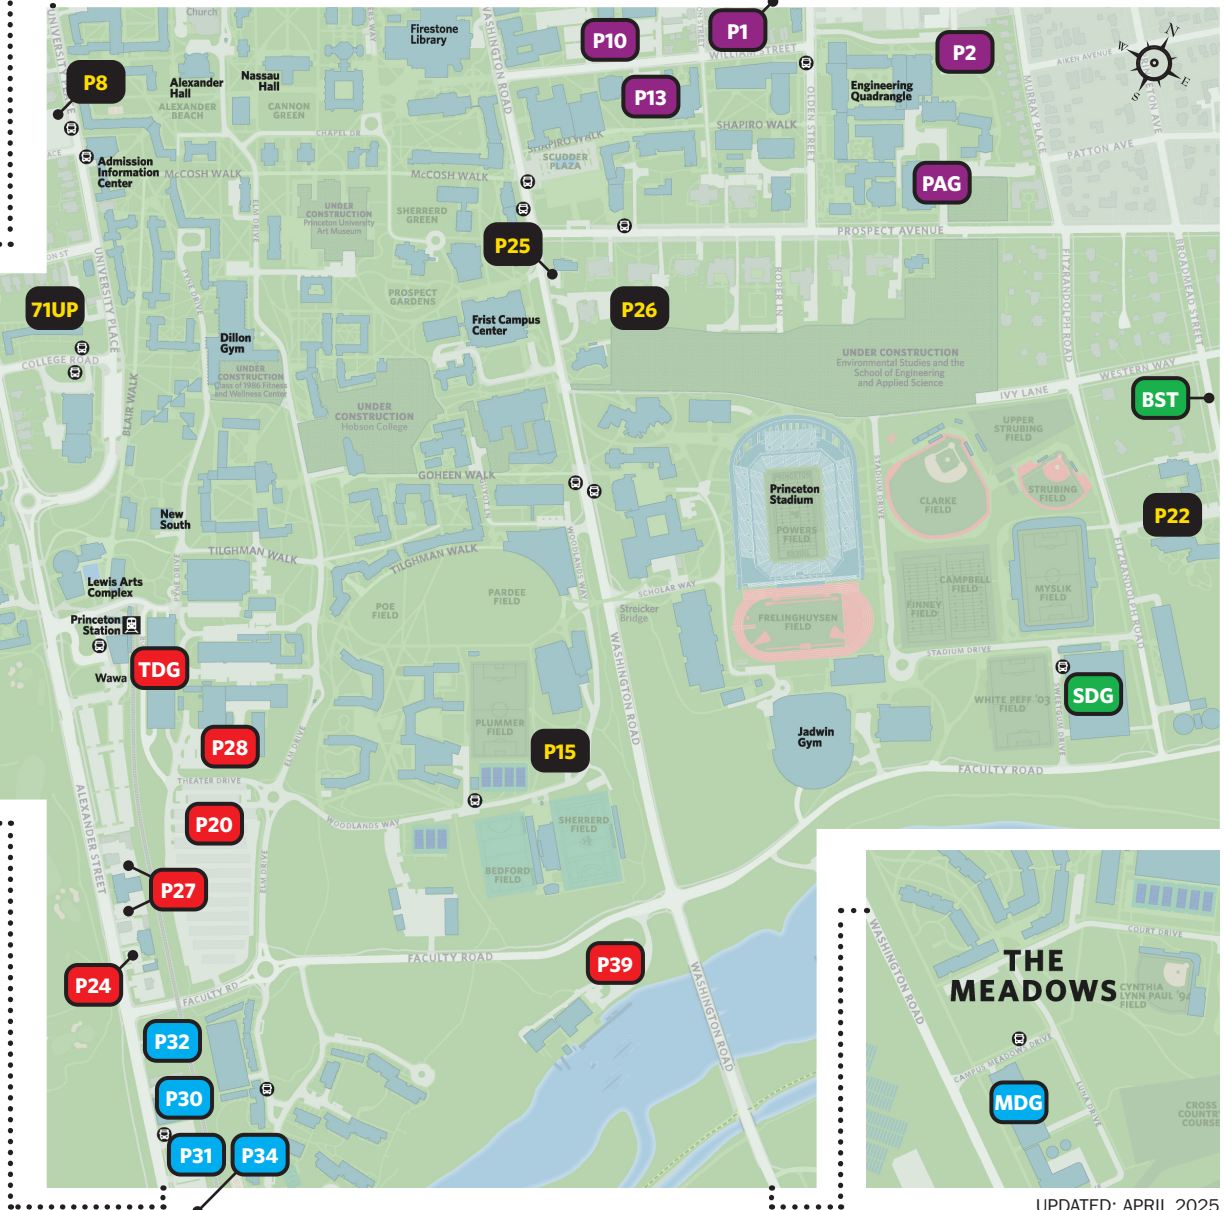

FACULTY/STAFF PARKING

MONDAY-FRIDAY, 7 AM-4 PM

BLUE ZONE

P30, P31, P32, P34, P40, P41, P42, P43,
Meadows Drive Garage (MDG)

GREEN ZONE

Stadium Drive Garage (SDG), Broadmead Street (BST)
between Western Way and Faculty Road

PURPLE ZONE

P1, P2, P10, P13, Prospect Avenue Garage (PAG)

RED ZONE

P11, P19, P20, P24, P27, P28, P39,
Theater Drive Garage (TDG)

RESTRICTED LOTS

Specific lot permit required at all times

P8, P9, P15, P22, P25, P26, P52, P53,
71 University Place (71UP)

Permit Zone Permissions

Monday-Friday, 7 am-4 pm

PERMIT ZONE	MAY ALSO PARK IN	DO NOT PARK IN
Blue	Green, Red	Purple
Green	Blue	Purple, Red
Purple	Blue, Green	Red
Red	Blue, Green	Purple