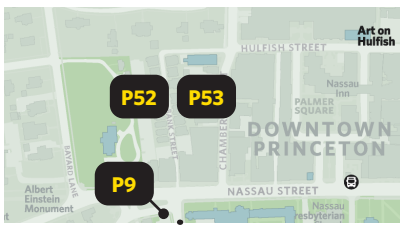

FACULTY/STAFF PARKING

MONDAY-FRIDAY, 7 AM-4 PM

BLUE ZONE

P30, P31, P32, P34, P40, P41, P42, P43,
Meadows Drive Garage (MDG)

GREEN ZONE

Stadium Drive Garage (SDG), Broadmead Street (BST)
between Western Way and Faculty Road

PURPLE ZONE

P1, P2, P10, P13, Prospect Avenue Garage (PAG)

RED ZONE

P11, P19, P20, P24, P27, P28, P39,
Theater Drive Garage (TDG)

RESTRICTED LOTS

Specific lot permit required at all times

P8, P9, P15, P22, P25, P26, P52, P53,
71 University Place (71UP)

Permit Zone Permissions

Monday-Friday, 7 am-4 pm

PERMIT ZONE	MAY ALSO PARK IN	DO NOT PARK IN
Blue	Green, Red	Purple
Green	Blue	Purple, Red
Purple	Blue, Green	Red
Red	Blue, Green	Purple