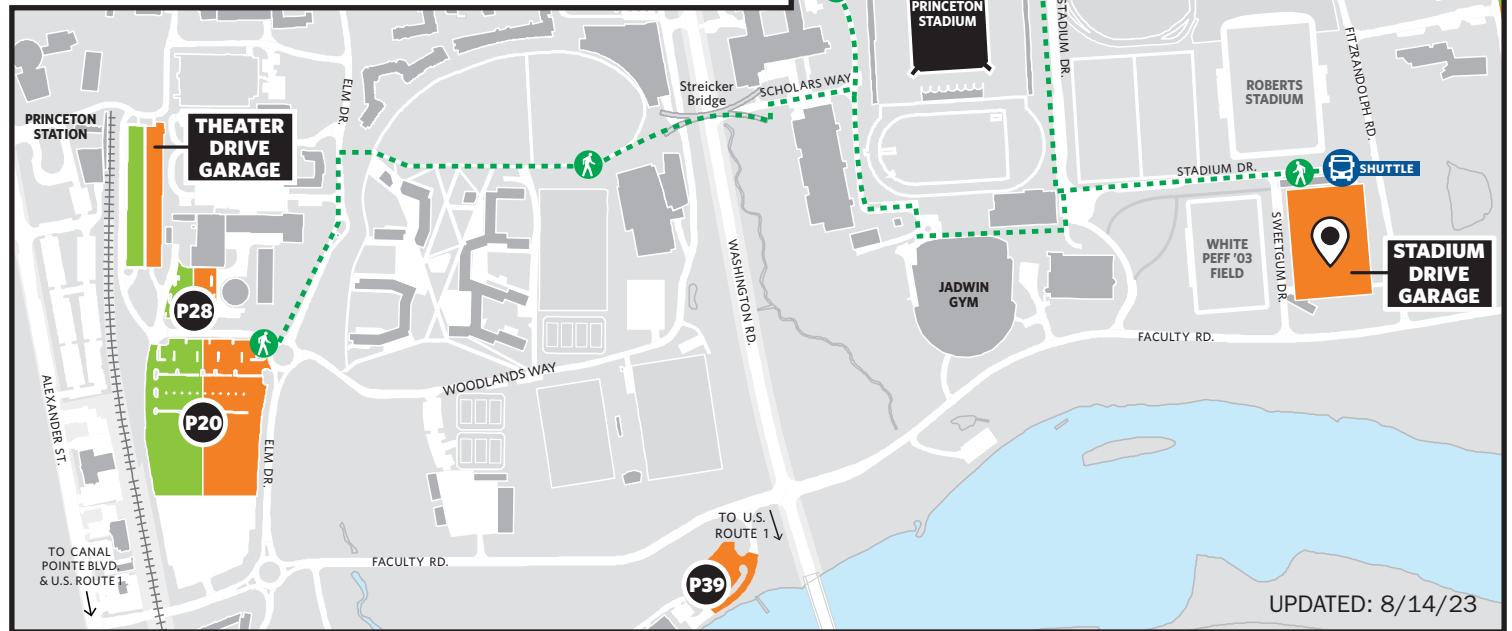

Princeton University Football Parking **FALL 2023**

AT HOME SCHEDULE

vs. **BRYANT** September 23, 3 pm

vs. **COLUMBIA*** September 29, 7 pm

vs. **LAFAYETTE*** October 7, 1 pm

vs. **HARVARD*** October 21, 1 pm

vs. **YALE*** November 11, TBD

* CONFERENCE GAME

goprincetontigers.com

NO-FEE PARKING

FACULTY/STAFF PARKING (University Permit Holders)
P20, P28, Theater Drive Garage, Prospect Avenue Garage, and street parking on Broadmead Street

EVENT PARKING
P20, P28, P39, Theater Drive Garage, Prospect Avenue Garage, Stadium Drive Garage, and street parking on Broadmead Street.
RV/Bus/Trailer parking on Broadmead Street only!

GPS: 245 FITZRANDOLPH RD, PRINCETON, NJ 08540

APPROVED TAILGATING AREAS

- P20 (no grilling)
- P28
- P39
- Broadmead Street

TAILGATING IS NOT PERMITTED IN ANY PARKING GARAGE, INDIVIDUAL SPACES, OR AISLES.

FULL TAILGATING POLICIES
bit.ly/39iwqA2