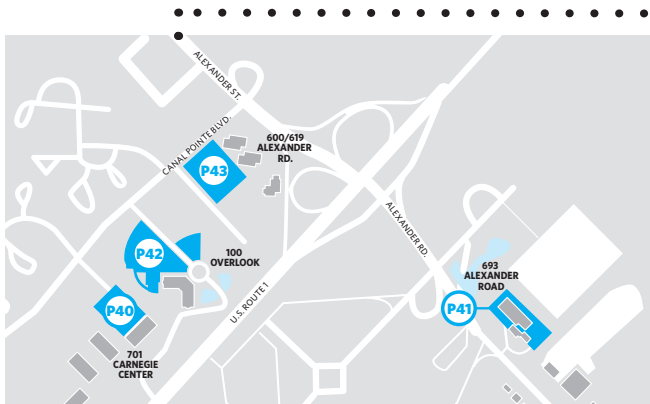

Faculty and staff should park in their assigned **Permit Zone** or additional zones indicated below.

OFFICE/BUILDING	PERMIT ZONE	MAY ALSO PARK IN
100 Overlook Center	Blue	Red, Green
112 Nassau Street	Purple	Green, Blue
14 Lawrence Drive	Blue	Red, Green
158 Nassau Street	Purple	Green, Blue
169 Nassau Street	Purple	Green, Blue
171 Broadmead	Green	Blue
179 & 183 Nassau Street	Purple	Green, Blue
180 Alexander St.	Red	Green, Blue
185 Nassau Street	Purple	Green, Blue
18A/B Geophysical Fluid Dynamics Lab.	Blue	Red, Green
194 Nassau Street	Purple	Green, Blue
199 Nassau Street	Purple	Green, Blue
200 Elm Drive	Red	Green, Blue
201 Nassau Street	Purple	Green, Blue
22 Chambers Street	Red	Green, Blue
221 Nassau Street	Purple	Green, Blue
228 Alexander Street	Red	Green, Blue
26 College Road West	Red	Green, Blue
262 Alexander Street	Red	Green, Blue
282 Alexander Street	Blue	Red, Green
2A Sayre Hall	Blue	Red, Green
306 Alexander Street	Blue	Red, Green
34 Chambers Street	Red	Green, Blue
350 Alexander Street	Blue	Red, Green
36 University Place	Red	Green, Blue
4 Mercer Street	Red	Green, Blue
41 William Street	Purple	Green, Blue
48 University Place	Red	Green, Blue
4A Chemical Sciences Building	Blue	Red, Green
5A-F Gas Dynamics Laboratory	Blue	Red, Green
67 College Road West	Red	Green, Blue
693 Alexander Road	Blue	Red, Green
701 Carnegie Center	Blue	Red, Green

FACULTY/STAFF PARKING

MONDAY-FRIDAY, 7 AM-4 PM

RED ZONE

Lots P11, P19, P20, P24, P27, P28, and P39;
Stadium Drive Garage and Theater Drive Garage

PURPLE ZONE

Lots P1, P2, P10, and P13; Prospect Avenue Garage
and Stadium Drive Garage

GREEN ZONE

Stadium Drive Garage and Broadmead Street
between Western Way and Faculty Road

BLUE ZONE

Lots P20, P30, P31, P32, P34, P40, P41, P42, and P43;
Stadium Drive Garage and Theater Drive Garage

RESTRICTED LOTS (Permit required at all times)

Lots P8, P9, P15, P22, P52, Campus Club Lot,
and Cannon Club Lot

 **TigerTransit Stop**
Scan/click code to track bus location