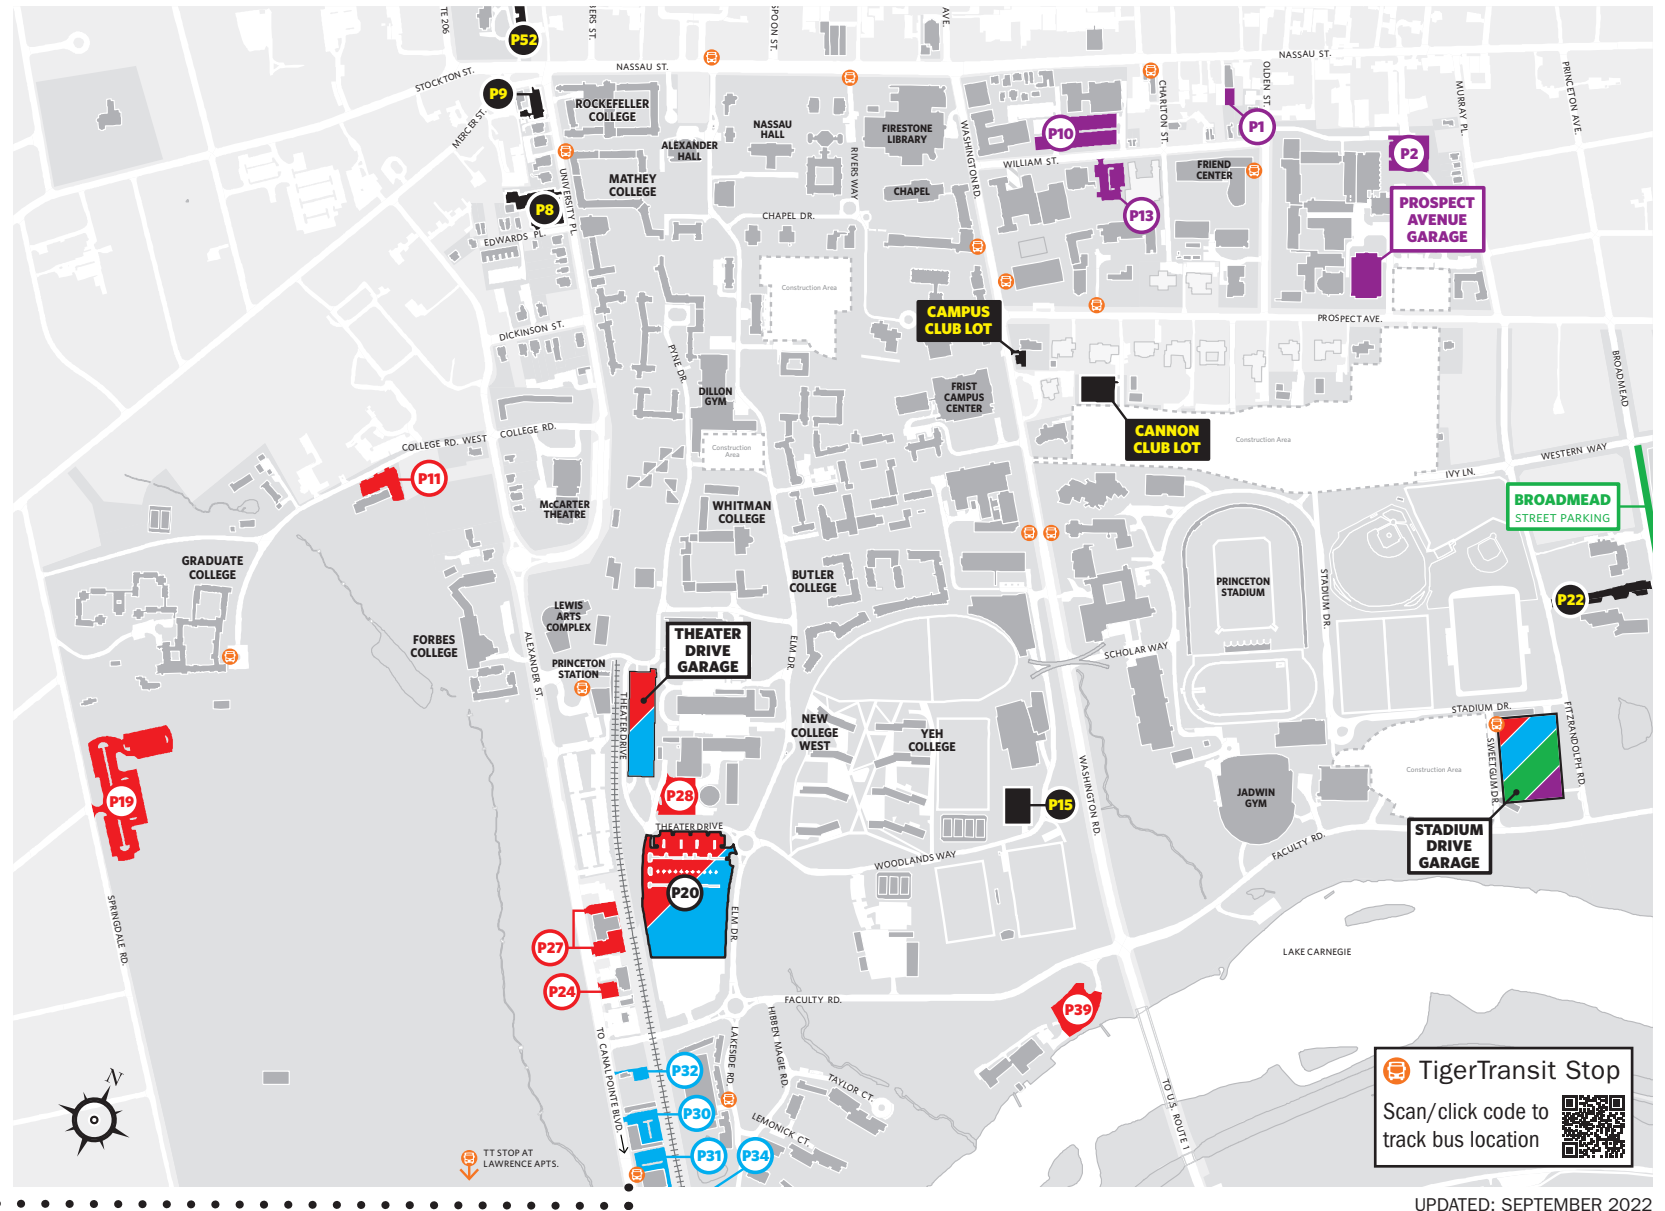

Faculty and staff should park in their assigned **Permit Zone** or additional zones indicated below.

OFFICE/BUILDING	PERMIT ZONE	MAY ALSO PARK IN
100 Overlook Center	Blue	Red, Green
112 Nassau Street	Purple	Green, Blue
14 Lawrence Drive	Blue	Red, Green
158 Nassau Street	Purple	Green, Blue
169 Nassau Street	Purple	Green, Blue
171 Broadmead	Green	Blue
179 & 183 Nassau Street	Purple	Green, Blue
180 Alexander St.	Red	Green, Blue
185 Nassau Street	Purple	Green, Blue
18A/B Geophysical Fluid Dynamics Lab.	Blue	Red, Green
194 Nassau Street	Purple	Green, Blue
199 Nassau Street	Purple	Green, Blue
200 Elm Drive	Red	Green, Blue
201 Nassau Street	Purple	Green, Blue
22 Chambers Street	Red	Green, Blue
221 Nassau Street	Purple	Green, Blue
228 Alexander Street	Red	Green, Blue
26 College Road West	Red	Green, Blue
262 Alexander Street	Red	Green, Blue
282 Alexander Street	Blue	Red, Green
2A Sayre Hall	Blue	Red, Green
306 Alexander Street	Blue	Red, Green
34 Chambers Street	Red	Green, Blue
350 Alexander Street	Blue	Red, Green
36 University Place	Red	Green, Blue
4 Mercer Street	Red	Green, Blue
41 William Street	Purple	Green, Blue
48 University Place	Red	Green, Blue
4A Chemical Sciences Building	Blue	Red, Green
5A-F Gas Dynamics Laboratory	Blue	Red, Green
67 College Road West	Red	Green, Blue
693 Alexander Road	Blue	Red, Green
701 Carnegie Center	Blue	Red, Green

FACULTY/STAFF PARKING

MONDAY-FRIDAY, 7 AM-4 PM

RED ZONE

Lots P11, P19, P20, P24, P27, P28, and P39;
Stadium Drive Garage and Theater Drive Garage

PURPLE ZONE

Lots P1, P2, P10, and P13; Prospect Avenue Garage
and Stadium Drive Garage

GREEN ZONE

Stadium Drive Garage and Broadmead Street
between Western Way and Faculty Road

BLUE ZONE

Lots P20, P30, P31, P32, P34, P40, P41, P42, and P43;
Stadium Drive Garage and Theater Drive Garage

RESTRICTED LOTS (Permit required at all times)

Lots P8, P9, P15, P22, P52, Campus Club Lot,
and Cannon Club Lot

 **TigerTransit Stop**
Scan/click code to track bus location