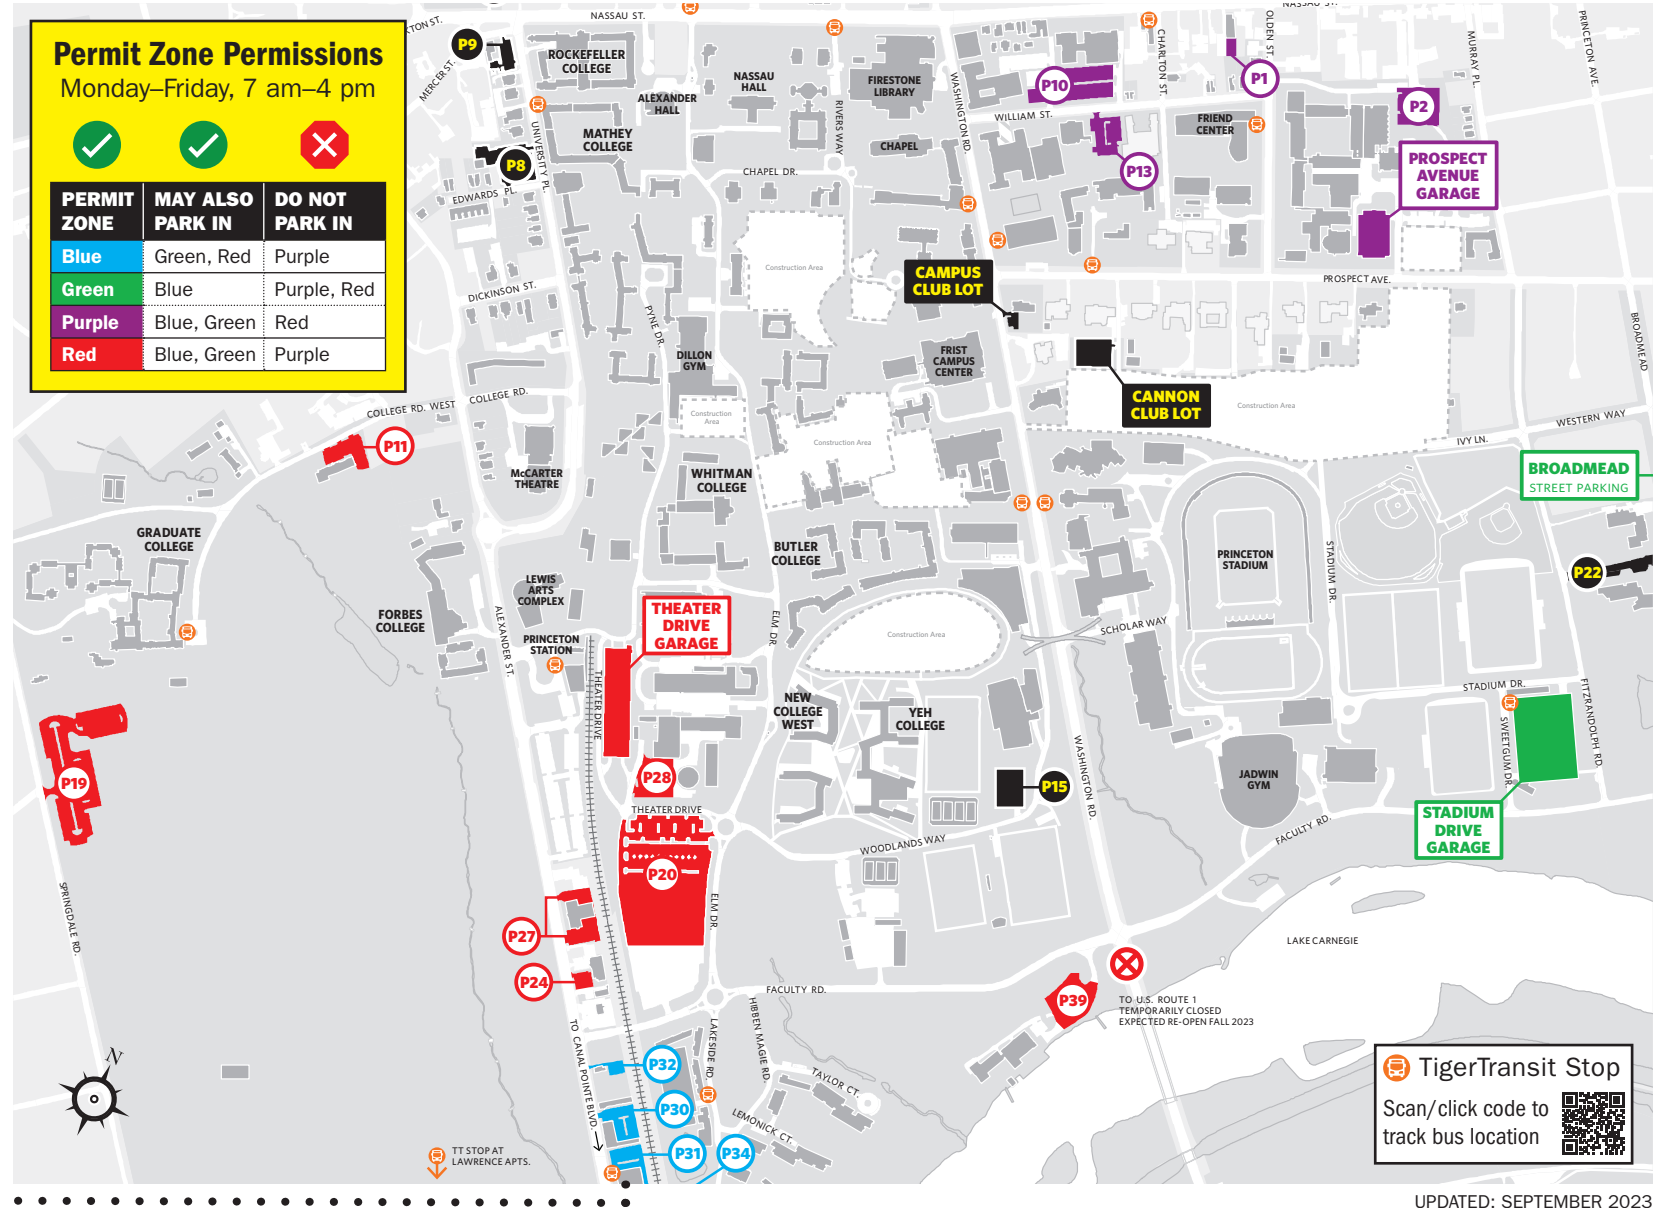

## GREEN ZONE

Stadium Drive Garage and Broadmead Street Parking between Western Way and Faculty Road

## RED ZONE

Lots P11, P19, P20, P24, P27, P28, and P39; and Theater Drive Garage

## RESTRICTED LOTS (Permit required at all times)

Lots P8, P9, P15, P22, P52, Campus Club Lot, and Cannon Club Lot

Permit Zone Permissions Monday-Friday, 7 am-4 pm		
PERMIT ZONE	MAY ALSO PARK IN	DO NOT PARK IN
Blue	Green, Red	Purple
Green	Blue	Purple, Red
Purple	Blue, Green	Red
Red	Blue, Green	Purple

 TigerTransit Stop

Scan/click code to track bus location

Faculty and staff should park in their assigned **Permit Zone** or additional zones indicated below.

OFFICE/BUILDING	PERMIT ZONE	MAY ALSO PARK IN
2A Sayre Hall	Blue	Red, Green
4 Mercer Street	Restricted	Red, Green, Blue
4A Chemical Sciences Building	Blue	Red, Green
5A-F Gas Dynamics Laboratory	Blue	Red, Green
14 Lawrence Drive	Blue	Red, Green
18A/B Geophysical Fluid Dynamics Lab.	Blue	Red, Green
22 Chambers Street	Restricted	Red, Green, Blue
26 College Road West	Red	Green, Blue
34 Chambers Street	Restricted	Red, Green, Blue
36 University Place	Red	Green, Blue
41 William Street	Purple	Green, Blue
48 University Place	Red	Green, Blue
67 College Road West	Red	Green, Blue
71 University Place	Restricted	Red, Green, Blue
100 Overlook Center	Blue	Red, Green
112 Nassau Street	Purple	Green, Blue
127 FitzRandolph Road	Purple	Green, Blue
158 Nassau Street	Purple	Green, Blue
169 Nassau Street	Purple	Green, Blue
171 Broadmead	Green	Blue
179/183 Nassau Street	Purple	Green, Blue
180 Alexander St.	Red	Green, Blue
185 Nassau Street	Purple	Green, Blue
192 Nassau Street	Purple	Green, Blue
194 Nassau Street	Purple	Green, Blue
200 Elm Drive	Red	Green, Blue
201 Nassau Street	Purple	Green, Blue
221 Nassau Street	Purple	Green, Blue
228 Alexander Street	Red	Green, Blue
262/262A Alexander Street	Red	Green, Blue
282 Alexander Street	Blue	Red, Green
294 Alexander Street	Blue	Red, Green
306 Alexander Street	Blue	Red, Green