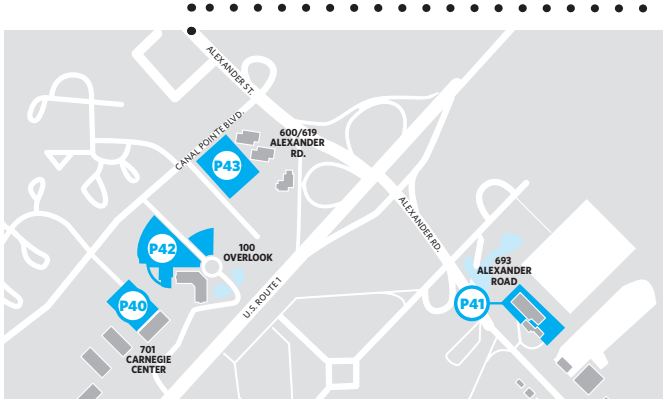

FACULTY/STAFF PARKING

MONDAY-FRIDAY, 7 AM-4 PM

BLUE ZONE

Lots P30, P31, P32, P34, P40, P41, P42, and P43

GREEN ZONE

Stadium Drive Garage and Broadmead Street between Western Way and Faculty Road

PURPLE ZONE

Lots P1, P2, P10, and P13; and Prospect Avenue Garage

RED ZONE

Lots P11, P19, P20, P24, P27, P28, and P39; and Theater Drive Garage

RESTRICTED LOTS (Permit required at all times)

Lots P8, P9, P15, P22, P52, Campus Club Lot, and Cannon Club Lot

Scan/click code to track bus location

Faculty and staff should park in their assigned **Permit Zone** or additional zones indicated below.

OFFICE/BUILDING	PERMIT ZONE	MAY ALSO PARK IN
2A Sayre Hall	Blue	Red, Green
4 Mercer Street	Restricted	Red, Green, Blue
4A Chemical Sciences Building	Blue	Red, Green
5A-F Gas Dynamics Laboratory	Blue	Red, Green
14 Lawrence Drive	Blue	Red, Green
18A/B Geophysical Fluid Dynamics Lab.	Blue	Red, Green
22 Chambers Street	Restricted	Red, Green, Blue
26 College Road West	Red	Green, Blue
34 Chambers Street	Restricted	Red, Green, Blue
36 University Place	Red	Green, Blue
41 William Street	Purple	Green, Blue
48 University Place	Red	Green, Blue
67 College Road West	Red	Green, Blue
71 University Place	Restricted	Red, Green, Blue
100 Overlook Center	Blue	Red, Green
112 Nassau Street	Purple	Green, Blue
127 FitzRandolph Road	Purple	Green, Blue
158 Nassau Street	Purple	Green, Blue
169 Nassau Street	Purple	Green, Blue
171 Broadmead	Green	Blue
179/183 Nassau Street	Purple	Green, Blue
180 Alexander St.	Red	Green, Blue
185 Nassau Street	Purple	Green, Blue
192 Nassau Street	Purple	Green, Blue
194 Nassau Street	Purple	Green, Blue
200 Elm Drive	Red	Green, Blue
201 Nassau Street	Purple	Green, Blue
221 Nassau Street	Purple	Green, Blue
228 Alexander Street	Red	Green, Blue
262/262A Alexander Street	Red	Green, Blue
282 Alexander Street	Blue	Red, Green
294 Alexander Street	Blue	Red, Green
306 Alexander Street	Blue	Red, Green