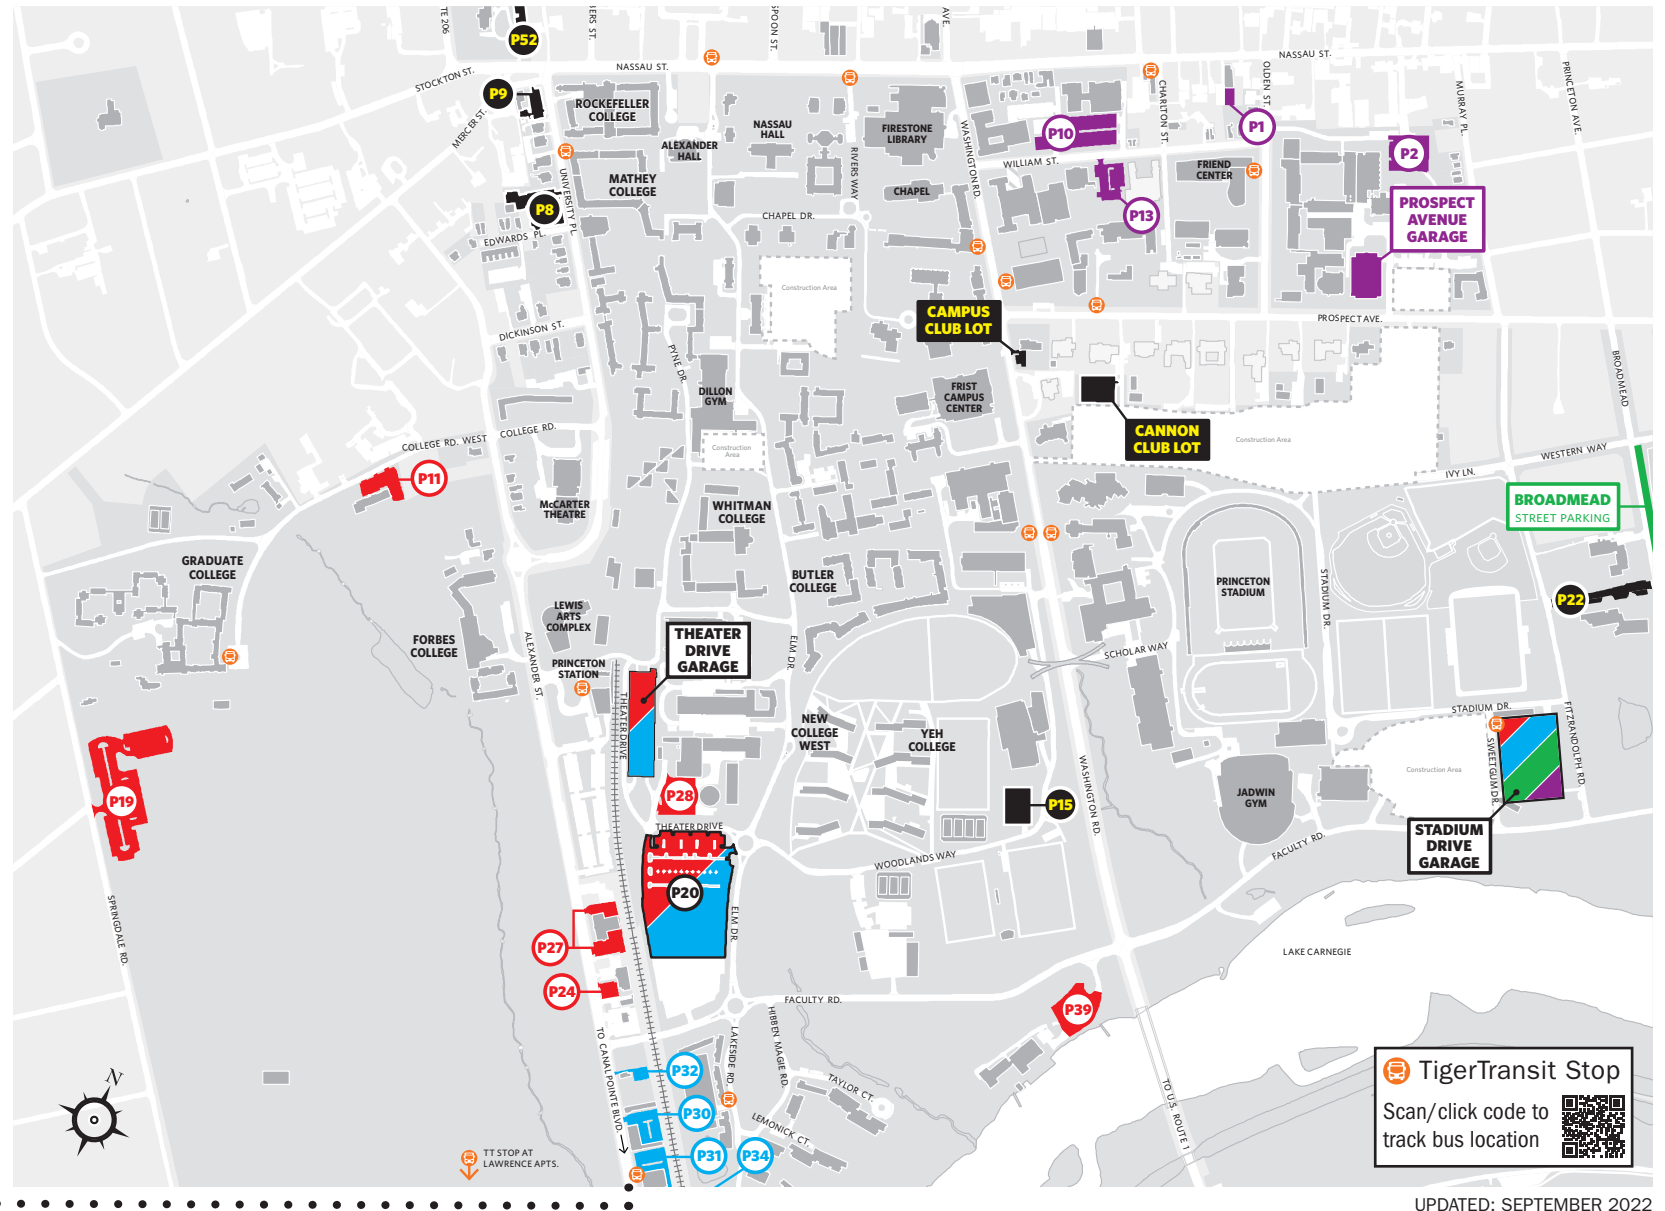

FACULTY/STAFF PARKING

MONDAY-FRIDAY, 7 AM-4 PM

RED ZONE

Lots P11, P19, P20, P24, P27, P28, and P39;
Stadium Drive Garage and Theater Drive Garage

PURPLE ZONE

Lots P1, P2, P10, and P13; Prospect Avenue Garage
and Stadium Drive Garage

GREEN ZONE

Stadium Drive Garage and Broadmead Street
between Western Way and Faculty Road

BLUE ZONE

Lots P20, P30, P31, P32, P34, P40, P41, P42, and P43;
Stadium Drive Garage and Theater Drive Garage

RESTRICTED LOTS (Permit required at all times)

Lots P8, P9, P15, P22, P52, Campus Club Lot,
and Cannon Club Lot

 **TigerTransit Stop**
Scan/click code to track bus location

Faculty and staff should park in their assigned **Permit Zone** or additional zones indicated below.

OFFICE/BUILDING	PERMIT ZONE	MAY ALSO PARK IN
MacMillan Building	Red	Green, Blue
Madison Hall	Red	Green, Blue
Marx Hall	Red	Green, Blue
McCormick Hall	Red	Green, Blue
McCosh Hall	Purple	Green, Blue
McCosh Infirmary	Red	Green, Blue
McDonnell Hall	Red	Green, Blue
Moffett Laboratory	Red	Green, Blue
Morrison Hall	Red	Green, Blue
Mudd Manuscript Library	Purple	Green, Blue
Nassau Hall	Red	Green, Blue
New Music Building	Red	Green, Blue
New South Building	Red	Green, Blue
Peretsman Scully Hall	Red	Green, Blue
Peyton Hall	Green	Blue
Plasma Physics Lab	Blue	Red, Green
Princeton Neuroscience Institute	Red	Green, Blue
Princeton Stadium	Green	Blue
RECAP	Blue	Red, Green
Robertson Hall	Purple	Green, Blue
Scheide Caldwell House	Red	Green, Blue
Schultz Laboratory	Red	Green, Blue
Shea Rowing Center	Red	Green, Blue
Sherrerd Hall	Purple	Green, Blue
Stanhope Hall	Red	Green, Blue
Thomas Laboratory	Red	Green, Blue
Von Neumann Hall	Purple	Green, Blue
Wallace Dance Building & Theater	Red	Green, Blue
Wallace Hall	Purple	Green, Blue
Whig Hall	Red	Green, Blue
Wilcox Hall	Red	Green, Blue
Woolworth Music Center	Red	Green, Blue
Wu Hall	Red	Green, Blue