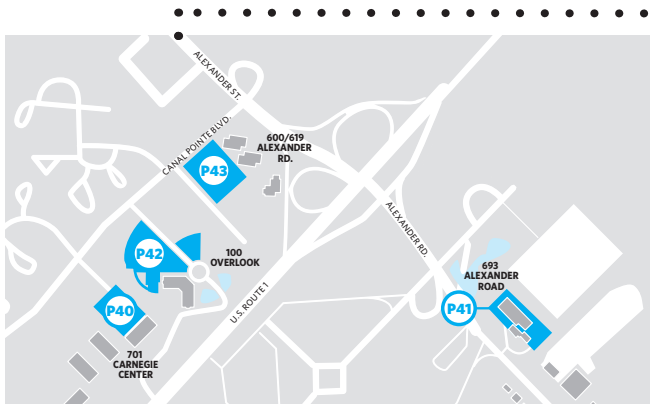

FACULTY/STAFF PARKING

MONDAY-FRIDAY, 7 AM-4 PM

RED ZONE

Lots P11, P19, P20, P24, P27, P28, and P39;
Stadium Drive Garage and Theater Drive Garage

PURPLE ZONE

Lots P1, P2, P10, and P13; Prospect Avenue Garage
and Stadium Drive Garage

GREEN ZONE

Stadium Drive Garage and Broadmead Street
between Western Way and Faculty Road

BLUE ZONE

Lots P20, P30, P31, P32, P34, P40, P41, P42, and P43;
Stadium Drive Garage and Theater Drive Garage

RESTRICTED LOTS (Permit required at all times)

Lots P8, P9, P15, P22, P52, Campus Club Lot,
and Cannon Club Lot

 **TigerTransit Stop**
Scan/click code to track bus location

Faculty and staff should park in their assigned **Permit Zone** or additional zones indicated below.

OFFICE/BUILDING	PERMIT ZONE	MAY ALSO PARK IN
100 Overlook Center	Blue	Red, Green
112 Nassau Street	Purple	Green, Blue
14 Lawrence Drive	Blue	Red, Green
158 Nassau Street	Purple	Green, Blue
169 Nassau Street	Purple	Green, Blue
171 Broadmead	Green	Blue
179 & 183 Nassau Street	Purple	Green, Blue
180 Alexander St.	Red	Green, Blue
185 Nassau Street	Purple	Green, Blue
18A/B Geophysical Fluid Dynamics Lab.	Blue	Red, Green
194 Nassau Street	Purple	Green, Blue
199 Nassau Street	Purple	Green, Blue
200 Elm Drive	Red	Green, Blue
201 Nassau Street	Purple	Green, Blue
22 Chambers Street	Red	Green, Blue
221 Nassau Street	Purple	Green, Blue
228 Alexander Street	Red	Green, Blue
26 College Road West	Red	Green, Blue
262 Alexander Street	Red	Green, Blue
282 Alexander Street	Blue	Red, Green
2A Sayre Hall	Blue	Red, Green
306 Alexander Street	Blue	Red, Green
34 Chambers Street	Red	Green, Blue
350 Alexander Street	Blue	Red, Green
36 University Place	Red	Green, Blue
4 Mercer Street	Red	Green, Blue
41 William Street	Purple	Green, Blue
48 University Place	Red	Green, Blue
4A Chemical Sciences Building	Blue	Red, Green
5A-F Gas Dynamics Laboratory	Blue	Red, Green
67 College Road West	Red	Green, Blue
693 Alexander Road	Blue	Red, Green
701 Carnegie Center	Blue	Red, Green