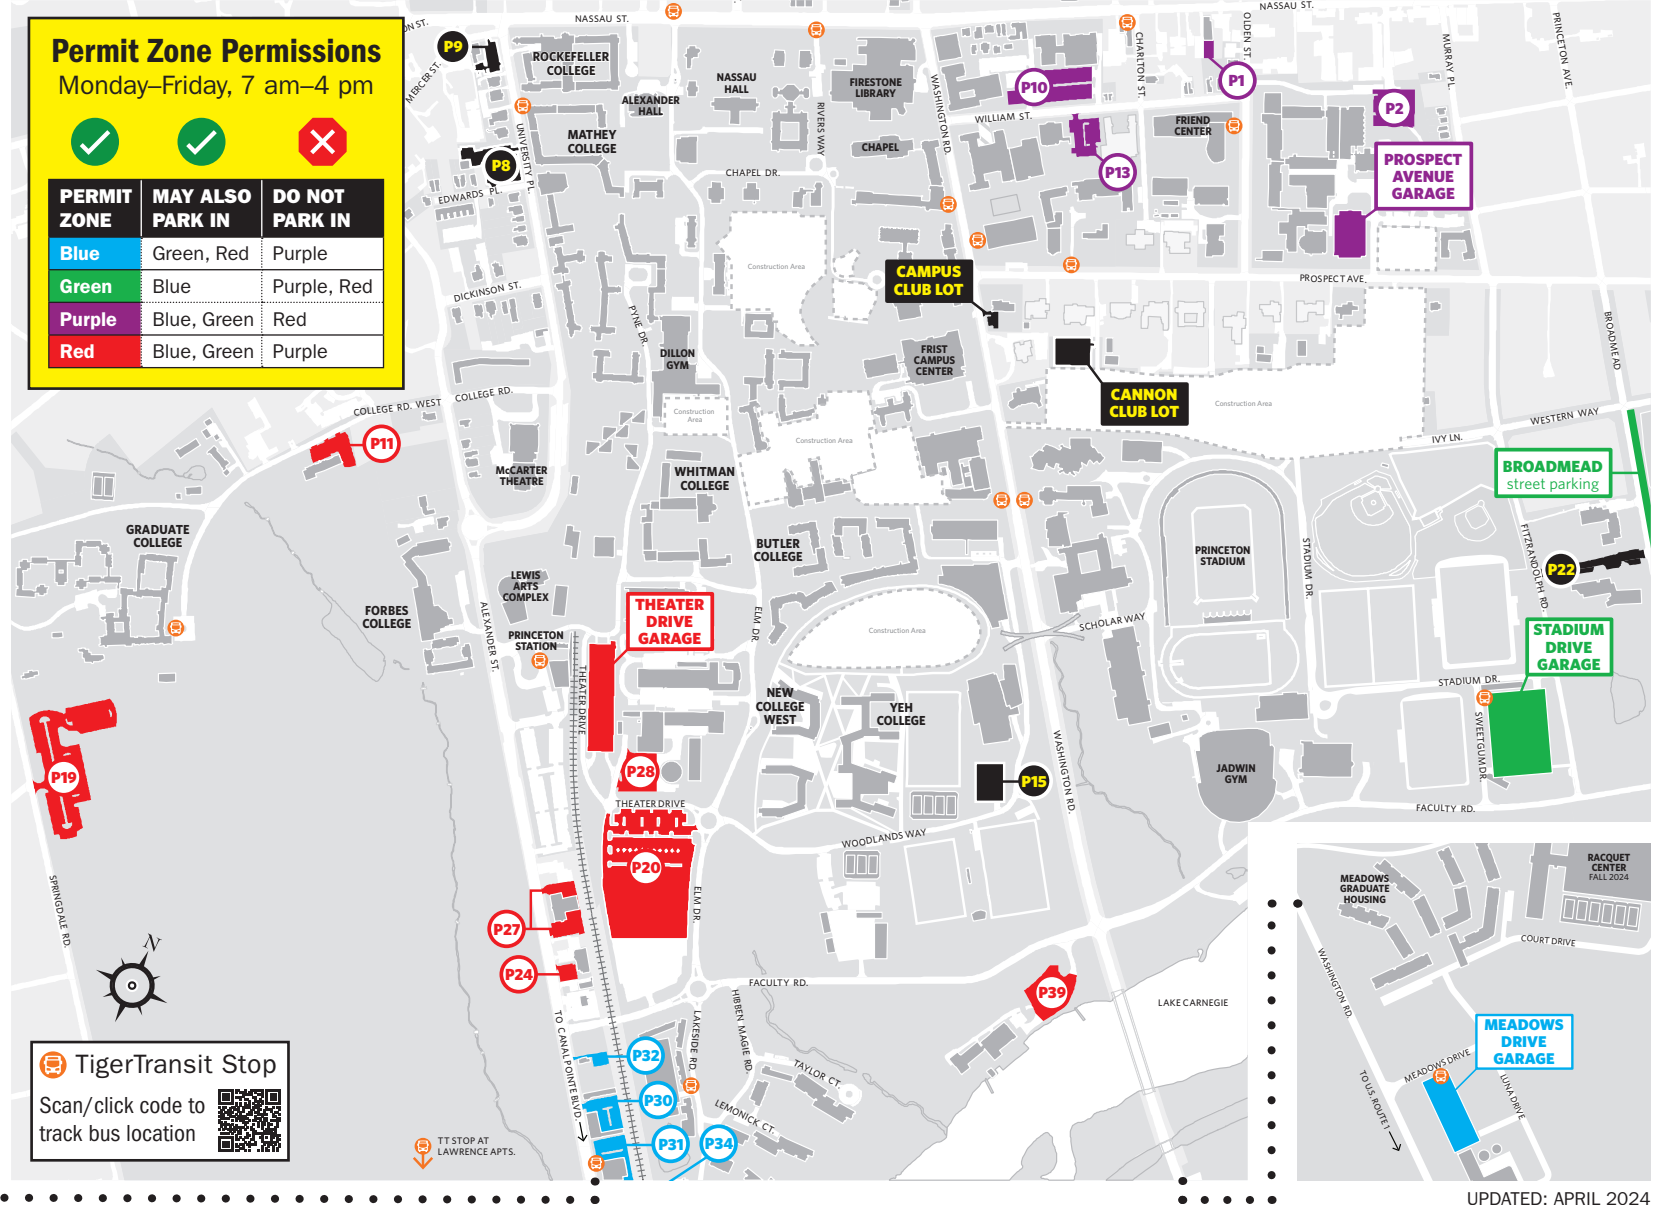

FACULTY/STAFF PARKING

MONDAY-FRIDAY, 7 AM-4 PM

BLUE ZONE

Lots P30, P31, P32, P34, P40, P41, P42, and P43

GREEN ZONE

Stadium Drive Garage and Broadmead Street between Western Way and Faculty Road

PURPLE ZONE

Lots P1, P2, P10, and P13; and Prospect Avenue Garage

RED ZONE

Lots P11, P19, P20, P24, P27, P28, and P39; and Theater Drive Garage

RESTRICTED LOTS (Permit required at all times)

Lots P8, P9, P15, P22, P52, Campus Club Lot, and Cannon Club Lot

Scan/click code to track bus location

Faculty and staff should park in their assigned **Permit Zone** or additional zones indicated below.

OFFICE/BUILDING	PERMIT ZONE	MAY ALSO PARK IN
2A Sayre Hall	Blue	Red, Green
4 Mercer Street	Restricted	Red, Green, Blue
4A Chemical Sciences Building	Blue	Red, Green
5A-F Gas Dynamics Laboratory	Blue	Red, Green
14 Lawrence Drive	Blue	Red, Green
18A/B Geophysical Fluid Dynamics Lab.	Blue	Red, Green
22 Chambers Street	Restricted	Red, Green, Blue
26 College Road West	Red	Green, Blue
34 Chambers Street	Restricted	Red, Green, Blue
36 University Place	Red	Green, Blue
41 William Street	Purple	Green, Blue
48 University Place	Red	Green, Blue
67 College Road West	Red	Green, Blue
71 University Place	Restricted	Red, Green, Blue
100 Overlook Center	Blue	Red, Green
112 Nassau Street	Purple	Green, Blue
127 FitzRandolph Road	Purple	Green, Blue
158 Nassau Street	Purple	Green, Blue
169 Nassau Street	Purple	Green, Blue
171 Broadmead	Green	Blue
179/183 Nassau Street	Purple	Green, Blue
180 Alexander St.	Red	Green, Blue
185 Nassau Street	Purple	Green, Blue
192 Nassau Street	Purple	Green, Blue
194 Nassau Street	Purple	Green, Blue
200 Elm Drive	Red	Green, Blue
201 Nassau Street	Purple	Green, Blue
221 Nassau Street	Purple	Green, Blue
228 Alexander Street	Red	Green, Blue
262/262A Alexander Street	Red	Green, Blue
282 Alexander Street	Blue	Red, Green
294 Alexander Street	Blue	Red, Green
306 Alexander Street	Blue	Red, Green