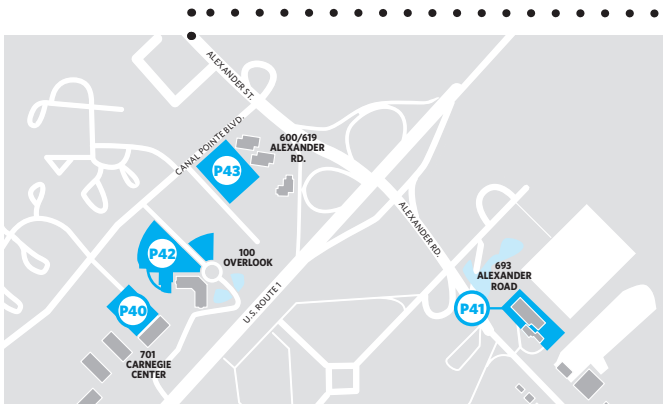

FACULTY/STAFF PARKING

MONDAY-FRIDAY, 7 AM-4 PM

BLUE ZONE

Lots P30, P31, P32, P34, P40, P41, P42, and P43

GREEN ZONE

Stadium Drive Garage and Broadmead Street Parking between Western Way and Faculty Road

PURPLE ZONE

Lots P1, P2, P10, and P13; and Prospect Avenue Garage

RED ZONE

Lots P11, P19, P20, P24, P27, P28, and P39; and Theater Drive Garage

RESTRICTED LOTS (Permit required at all times)

Lots P8, P9, P15, P22, P52, Campus Club Lot, and Cannon Club Lot