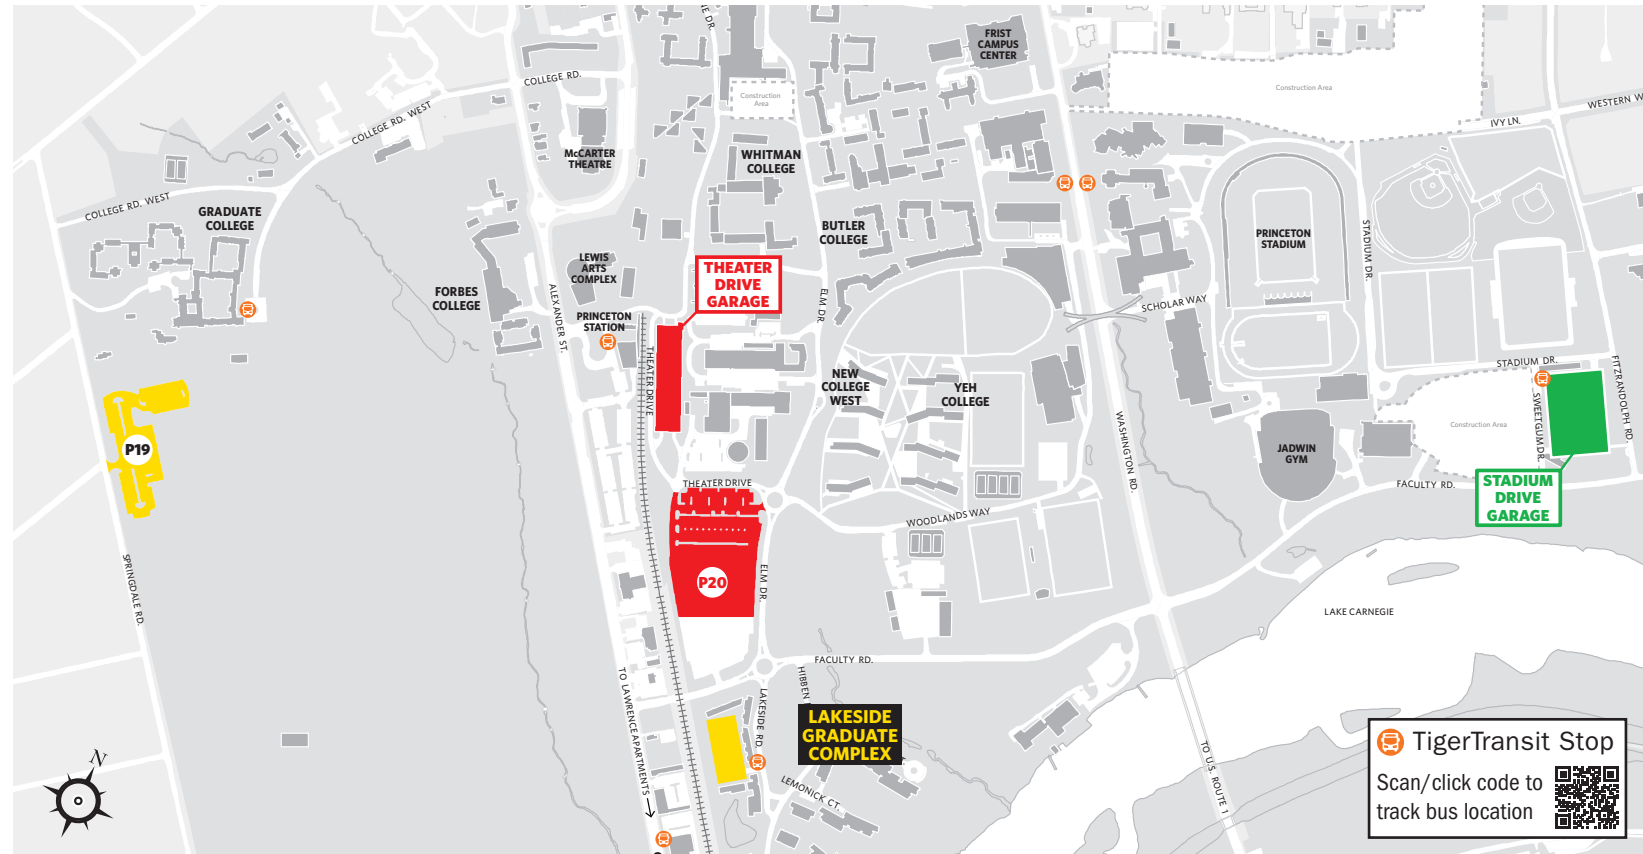

GRADUATE STUDENT PARKING

PERMIT REQUIRED TO PARK ON CAMPUS

ALL GRADUATE STUDENTS (yellow zone)

- P19
- Lawrence Apartments (surface lots)
- Lakeside Graduate Complex (garage)

RESIDENT GRADUATE STUDENT (RGS)

- All areas above plus **P20** and **Stadium Drive Garage**

COMMUTING GRADUATE STUDENTS

- All areas above plus **Theater Drive Garage**

AFTER 4 PM AND ON WEEKENDS

Graduate students with a **valid permit** may park in any campus lot or garage **except restricted lots**. Consult the [Visitor Parking Map](#) to see all available parking areas.

RESTRICTED LOTS P8, P9, P15, P22, P52, Campus Club Lot, and Cannon Club Lot

UPDATED: SEPTEMBER 2022