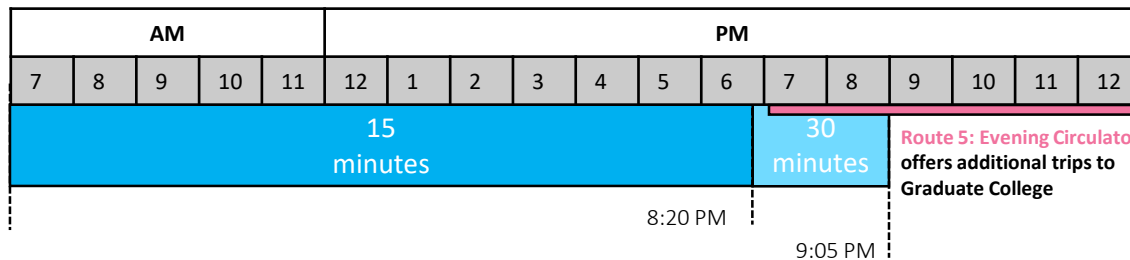

Route 1: Stadium Drive Garage to Grad College (WESTBOUND TO GRAD COLLEGE)

(2/2)

Service Frequency

Where is my bus?

Check the Tripshot for real-time bus location and system alerts.

TigerTransit operations may be suspended or changed during University holidays or closures.

PM service (Monday – Friday)

Stadium Drive Garage	12:05 PM	12:20 PM	12:35 PM	12:50 PM	1:05 PM	1:20 PM	1:35 PM	1:50 PM	2:05 PM	2:20 PM	2:35 PM
Goheen Walk at Washington Rd (NB)	12:08 PM	12:23 PM	12:38 PM	12:53 PM	1:08 PM	1:23 PM	1:38 PM	1:53 PM	2:08 PM	2:23 PM	2:38 PM
McCosh Walk on Washington Rd (NB)	12:09 PM	12:24 PM	12:39 PM	12:54 PM	1:09 PM	1:24 PM	1:39 PM	1:54 PM	2:09 PM	2:24 PM	2:39 PM
Nassau Street at Palmer Sq.	12:13 PM	12:28 PM	12:43 PM	12:58 PM	1:13 PM	1:28 PM	1:43 PM	1:58 PM	2:13 PM	2:28 PM	2:43 PM
Admissions Information Center (SB)	12:14 PM	12:29 PM	12:44 PM	12:59 PM	1:14 PM	1:29 PM	1:44 PM	1:59 PM	2:14 PM	2:29 PM	2:44 PM
Graduate College	12:20 PM	12:35 PM	12:50 PM	1:05 PM	1:20 PM	1:35 PM	1:50 PM	2:05 PM	2:20 PM	2:35 PM	2:50 PM

Stadium Drive Garage	2:50 PM	3:05 PM	3:20 PM	3:35 PM	3:50 PM	4:05 PM	4:20 PM	4:35 PM	4:50 PM	5:05 PM	5:20 PM
Goheen Walk at Washington Rd (NB)	2:53 PM	3:08 PM	3:23 PM	3:38 PM	3:53 PM	4:08 PM	4:23 PM	4:38 PM	4:53 PM	5:08 PM	5:23 PM
McCosh Walk on Washington Rd (NB)	2:54 PM	3:09 PM	3:24 PM	3:39 PM	3:54 PM	4:09 PM	4:24 PM	4:39 PM	4:54 PM	5:09 PM	5:24 PM
Nassau Street at Palmer Sq.	2:58 PM	3:13 PM	3:28 PM	3:43 PM	3:58 PM	4:13 PM	4:28 PM	4:43 PM	4:58 PM	5:13 PM	5:28 PM
Admissions Information Center (SB)	2:59 PM	3:14 PM	3:29 PM	3:44 PM	3:59 PM	4:14 PM	4:29 PM	4:44 PM	4:59 PM	5:14 PM	5:29 PM
Graduate College	3:05 PM	3:20 PM	3:35 PM	3:50 PM	4:05 PM	4:20 PM	4:35 PM	4:50 PM	5:05 PM	5:20 PM	5:35 PM

Stadium Drive Garage	5:35 PM	5:50 PM	6:05 PM	6:20 PM	6:35 PM	6:50 PM	7:20 PM	7:50 PM	8:20 PM	8:50 PM
Goheen Walk at Washington Rd (NB)	5:38 PM	5:53 PM	6:08 PM	6:23 PM	6:38 PM	6:53 PM	7:23 PM	7:53 PM	8:23 PM	8:53 PM
McCosh Walk on Washington Rd (NB)	5:39 PM	5:54 PM	6:09 PM	6:24 PM	6:39 PM	6:54 PM	7:24 PM	7:54 PM	8:24 PM	8:54 PM
Nassau Street at Palmer Sq.	5:43 PM	5:58 PM	6:13 PM	6:28 PM	6:43 PM	6:58 PM	7:28 PM	7:58 PM	8:28 PM	8:58 PM
Admissions Information Center (SB)	5:44 PM	5:59 PM	6:14 PM	6:29 PM	6:44 PM	6:59 PM	7:29 PM	7:59 PM	8:29 PM	8:59 PM
Graduate College	5:50 PM	6:05 PM	6:20 PM	6:35 PM	6:50 PM	7:05 PM	7:35 PM	8:05 PM	8:35 PM	9:05 PM