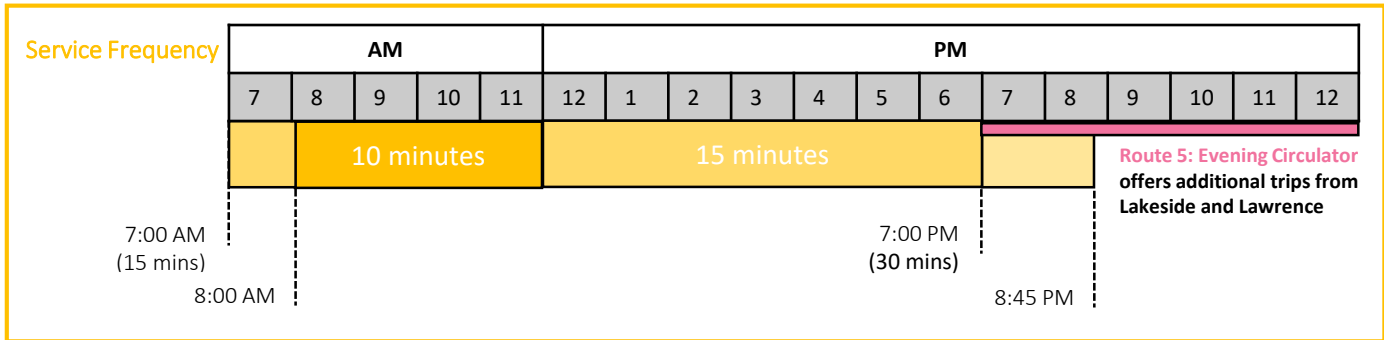

Route 2: Lakeside/Lawrence (EASTBOUND TO FRIEND CENTER)

(1/2)

Where is my bus?

Check the Tripshot for real-time bus location and system alerts.

TigerTransit operations may be suspended or changed during University holidays or closures.

AM service (Monday – Friday)

Lawrence Apartments	7:00 AM	7:15 AM	7:30 AM	7:45 AM	8:00 AM	8:10 AM	8:20 AM	8:30 AM	8:40 AM	8:50 AM
Helm Building	7:02 AM	7:17 AM	7:32 AM	7:47 AM	8:02 AM	8:12 AM	8:22 AM	8:32 AM	8:42 AM	8:52 AM
Lakeside Apartments	7:04 AM	7:19 AM	7:34 AM	7:49 AM	8:04 AM	8:14 AM	8:24 AM	8:34 AM	8:44 AM	8:54 AM
Goheen Walk at Washington Rd (NB)	7:08 AM	7:23 AM	7:38 AM	7:53 AM	8:08 AM	8:18 AM	8:28 AM	8:38 AM	8:48 AM	8:58 AM
McCosh Walk on Washington Rd (NB)	7:09 AM	7:24 AM	7:39 AM	7:54 AM	8:09 AM	8:19 AM	8:29 AM	8:39 AM	8:49 AM	8:59 AM
Nassau Street at Charlton	7:11 AM	7:26 AM	7:41 AM	7:56 AM	8:11 AM	8:21 AM	8:31 AM	8:41 AM	8:51 AM	9:01 AM
Friend Center	7:15 AM	7:30 AM	7:45 AM	8:00 AM	8:15 AM	8:25 AM	8:35 AM	8:45 AM	8:55 AM	9:05 AM

Lawrence Apartments	9:00 AM	9:10 AM	9:20 AM	9:30 AM	9:40 AM	9:50 AM	10:00 AM	10:10 AM	10:20 AM	10:30 AM
Helm Building	9:02 AM	9:12 AM	9:22 AM	9:32 AM	9:42 AM	9:52 AM	10:02 AM	10:12 AM	10:22 AM	10:32 AM
Lakeside Apartments	9:04 AM	9:14 AM	9:24 AM	9:34 AM	9:44 AM	9:54 AM	10:04 AM	10:14 AM	10:24 AM	10:34 AM
Goheen Walk at Washington Rd (NB)	9:08 AM	9:18 AM	9:28 AM	9:38 AM	9:48 AM	9:58 AM	10:08 AM	10:18 AM	10:28 AM	10:38 AM
McCosh Walk on Washington Rd (NB)	9:09 AM	9:19 AM	9:29 AM	9:39 AM	9:49 AM	9:59 AM	10:09 AM	10:19 AM	10:29 AM	10:39 AM
Nassau Street at Charlton	9:11 AM	9:21 AM	9:31 AM	9:41 AM	9:51 AM	10:01 AM	10:11 AM	10:21 AM	10:31 AM	10:41 AM
Friend Center	9:15 AM	9:25 AM	9:35 AM	9:45 AM	9:55 AM	10:05 AM	10:15 AM	10:25 AM	10:35 AM	10:45 AM

Route 2: Lakeside/Lawrence (EASTBOUND TO FRIEND CENTER)

(2/2)

Where is my bus?

Check the Tripshot for real-time bus location and system alerts.

TigerTransit operations may be suspended or changed during University holidays or closures.