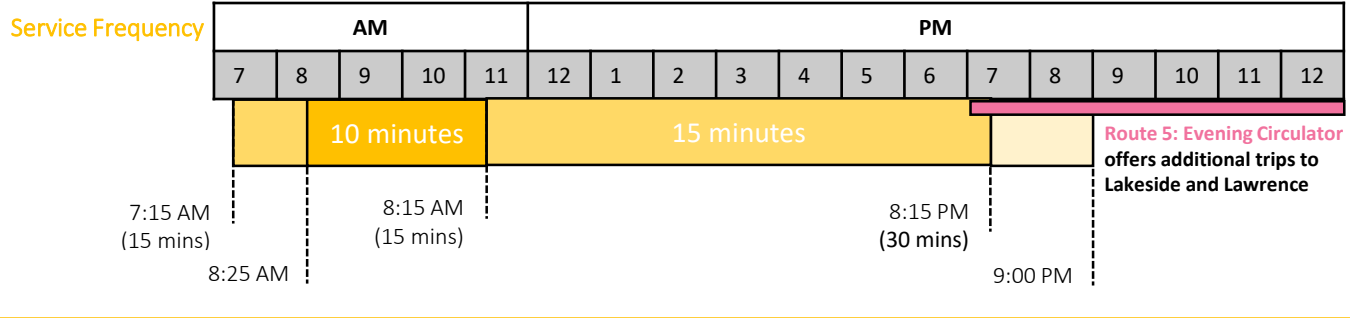

Route 2: Lakeside / Lawrence (WESTBOUND TO LAWRENCE APTS)

(1/2)

Where is my bus?

Check the Tripshot for real-time bus location and system alerts.

TigerTransit operations may be suspended or changed during University holidays or closures.

AM service (Monday – Friday)

Friend Center	7:15 AM	7:30 AM	7:45 AM	8:00 AM	8:15 AM	8:25 AM	8:35 AM	8:45 AM	8:55 AM	9:05 AM
Fisher Hall	7:17 AM	7:32 AM	7:47 AM	8:02 AM	8:17 AM	8:27 AM	8:37 AM	8:47 AM	8:57 AM	9:07 AM
Frist Campus Center	7:18 AM	7:33 AM	7:48 AM	8:03 AM	8:18 AM	8:28 AM	8:38 AM	8:48 AM	8:58 AM	9:08 AM
Goheen Walk at Washington Rd (SB)	7:19 AM	7:34 AM	7:49 AM	8:04 AM	8:19 AM	8:29 AM	8:39 AM	8:49 AM	8:59 AM	9:09 AM
Lakeside Apartments (by request)										
Alexander at Lawrence Drive	7:26 AM	7:41 AM	7:56 AM	8:11 AM	8:26 AM	8:36 AM	8:46 AM	8:56 AM	9:06 AM	9:16 AM
Lawrence Apartments	7:30 AM	7:45 AM	8:00 AM	8:15 AM	8:30 AM	8:40 AM	8:50 AM	9:00 AM	9:10 AM	9:20 AM

Friend Center	9:15 AM	9:25 AM	9:35 AM	9:45 AM	9:55 AM	10:05 AM	10:15 AM	10:25 AM	10:35 AM	10:45 AM
Fisher Hall	9:17 AM	9:27 AM	9:37 AM	9:47 AM	9:57 AM	10:07 AM	10:17 AM	10:27 AM	10:37 AM	10:47 AM
Frist Campus Center	9:18 AM	9:28 AM	9:38 AM	9:48 AM	9:58 AM	10:08 AM	10:18 AM	10:28 AM	10:38 AM	10:48 AM
Goheen Walk at Washington Rd (SB)	9:19 AM	9:29 AM	9:39 AM	9:49 AM	9:59 AM	10:09 AM	10:19 AM	10:29 AM	10:39 AM	10:49 AM
Lakeside Apartments (by request)										
Alexander at Lawrence Drive	9:26 AM	9:36 AM	9:46 AM	9:56 AM	10:06 AM	10:16 AM	10:26 AM	10:36 AM	10:46 AM	10:56 AM
Lawrence Apartments	9:30 AM	9:40 AM	9:50 AM	10:00 AM	10:10 AM	10:20 AM	10:30 AM	10:40 AM	10:50 AM	11:00 AM

Route 2: Lakeside / Lawrence (WESTBOUND TO LAWRENCE APTS)

(2/2)

Where is my bus?

Check the Tripshot for real-time bus location and system alerts.

TigerTransit operations may be suspended or changed during University holidays or closures.