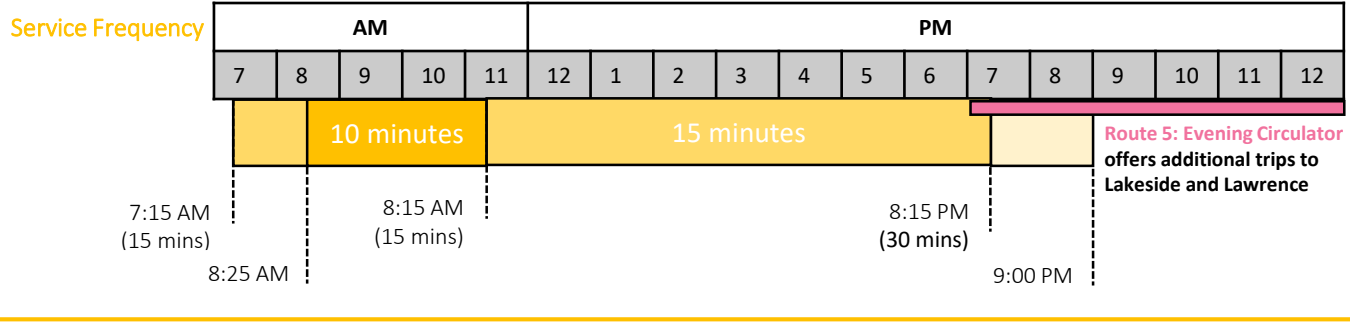

Route 2: Lakeside / Lawrence (WESTBOUND TO LAWRENCE APTS)

(1/2)

Where is my bus?

Check the Tripshot for real-time bus location and system alerts.

TigerTransit operations may be suspended or changed during University holidays or closures.

AM service (Monday – Friday)

Friend Center	7:15 AM	7:30 AM	7:45 AM	8:00 AM	8:15 AM	8:25 AM	8:35 AM	8:45 AM	8:55 AM	9:05 AM
Fisher Hall	7:17 AM	7:32 AM	7:47 AM	8:02 AM	8:17 AM	8:27 AM	8:37 AM	8:47 AM	8:57 AM	9:07 AM
Frist Campus Center	7:18 AM	7:33 AM	7:48 AM	8:03 AM	8:18 AM	8:28 AM	8:38 AM	8:48 AM	8:58 AM	9:08 AM
Goheen Walk at Washington Rd (SB)	7:19 AM	7:34 AM	7:49 AM	8:04 AM	8:19 AM	8:29 AM	8:39 AM	8:49 AM	8:59 AM	9:09 AM
Lakeside Apartments (by request)										
Alexander at Lawrence Drive	7:26 AM	7:41 AM	7:56 AM	8:11 AM	8:26 AM	8:36 AM	8:46 AM	8:56 AM	9:06 AM	9:16 AM
Lawrence Apartments	7:30 AM	7:45 AM	8:00 AM	8:15 AM	8:30 AM	8:40 AM	8:50 AM	9:00 AM	9:10 AM	9:20 AM

Friend Center	9:15 AM	9:25 AM	9:35 AM	9:45 AM	9:55 AM	10:05 AM	10:15 AM	10:25 AM	10:35 AM	10:45 AM
Fisher Hall	9:17 AM	9:27 AM	9:37 AM	9:47 AM	9:57 AM	10:07 AM	10:17 AM	10:27 AM	10:37 AM	10:47 AM
Frist Campus Center	9:18 AM	9:28 AM	9:38 AM	9:48 AM	9:58 AM	10:08 AM	10:18 AM	10:28 AM	10:38 AM	10:48 AM
Goheen Walk at Washington Rd (SB)	9:19 AM	9:29 AM	9:39 AM	9:49 AM	9:59 AM	10:09 AM	10:19 AM	10:29 AM	10:39 AM	10:49 AM
Lakeside Apartments (by request)										
Alexander at Lawrence Drive	9:26 AM	9:36 AM	9:46 AM	9:56 AM	10:06 AM	10:16 AM	10:26 AM	10:36 AM	10:46 AM	10:56 AM
Lawrence Apartments	9:30 AM	9:40 AM	9:50 AM	10:00 AM	10:10 AM	10:20 AM	10:30 AM	10:40 AM	10:50 AM	11:00 AM

Route 2: Lakeside / Lawrence (WESTBOUND TO LAWRENCE APTS)

(2/2)

Where is my bus?

Check the Tripshot for real-time bus location and system alerts.

TigerTransit operations may be suspended or changed during University holidays or closures.