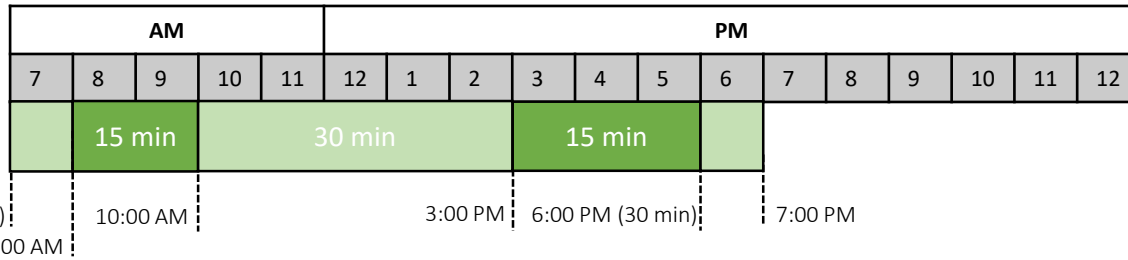

Route 4: Princeton Junction to Stadium Drive Garage (NORTHBOUND TO STADIUM DRIVE GARAGE)

Service Frequency

Where is my bus?

Check the Tripshot for real-time bus location and system alerts.

TigerTransit operations may be suspended or changed during University holidays or closures.

AM service (Monday – Friday)

Princeton Junction	7:00 AM	7:30 AM	8:00 AM	8:15 AM	8:30 AM	8:45 AM	9:00 AM	9:15 AM	9:30 AM	9:45 AM	10:00 AM	10:30 AM	11:00 AM	11:30 AM
Alexander Road at Roszel Rd	7:03 AM	7:33 AM	8:03 AM	8:18 AM	8:33 AM	8:48 AM	9:03 AM	9:18 AM	9:33 AM	9:48 AM	10:03 AM	10:33 AM	11:03 AM	11:33 AM
Helm Building	7:08 AM	7:38 AM	8:08 AM	8:23 AM	8:38 AM	8:53 AM	9:08 AM	9:23 AM	9:38 AM	9:53 AM	10:08 AM	10:38 AM	11:08 AM	11:38 AM
Princeton Station	7:11 AM	7:41 AM	8:11 AM	8:26 AM	8:41 AM	8:56 AM	9:11 AM	9:26 AM	9:41 AM	9:56 AM	10:11 AM	10:41 AM	11:11 AM	11:41 AM
Admissions Information Center (NB)	7:14 AM	7:44 AM	8:14 AM	8:29 AM	8:44 AM	8:59 AM	9:14 AM	9:29 AM	9:44 AM	9:59 AM	10:14 AM	10:44 AM	11:14 AM	11:44 AM
Firestone Library on Nassau St.	7:18 AM	7:48 AM	8:18 AM	8:33 AM	8:48 AM	9:03 AM	9:18 AM	9:33 AM	9:48 AM	10:03 AM	10:18 AM	10:48 AM	11:18 AM	11:48 AM
McCosh Walk on Washington Rd (SB)	7:22 AM	7:52 AM	8:22 AM	8:37 AM	8:52 AM	9:07 AM	9:22 AM	9:37 AM	9:52 AM	10:07 AM	10:22 AM	10:52 AM	11:22 AM	11:52 AM
Goheen Walk at Washington Rd (SB)	7:23 AM	7:53 AM	8:23 AM	8:38 AM	8:53 AM	9:08 AM	9:23 AM	9:38 AM	9:53 AM	10:08 AM	10:23 AM	10:53 AM	11:23 AM	11:53 AM
Stadium Drive Garage	7:30 AM	8:00 AM	8:15 AM	8:30 AM	8:45 AM	9:00 AM	9:15 AM	9:30 AM	9:45 AM	10:00 AM	10:30 AM	11:00 AM	11:30 AM	12:00 PM