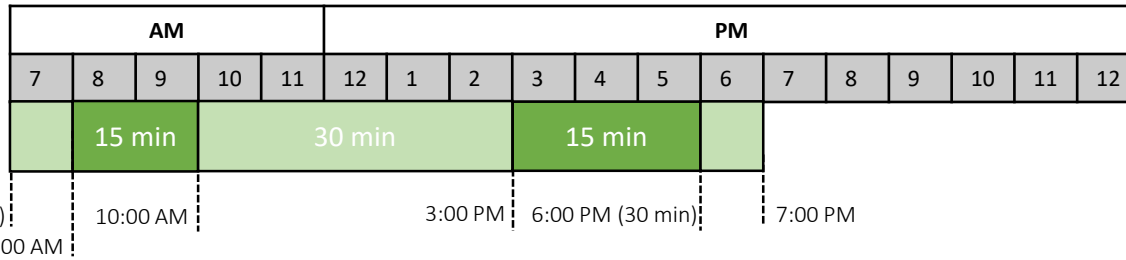

# Route 4: Princeton Junction to Stadium Drive Garage (SOUTHBOUND TO PRINCETON JUNCTION)

## Service Frequency