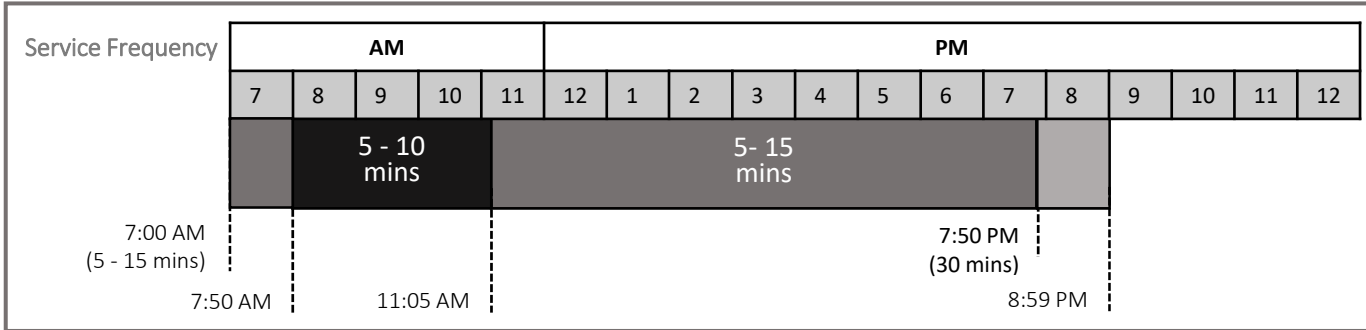

Route 1 & 4 (NORTHBOUND FROM STADIUM GARAGE)

(1/2)

Where is my bus?

Check the Tripshot for real-time bus location and system alerts.

TigerTransit operations may be suspended or changed during University holidays or closures.

AM service (Monday – Friday)

Stadium Drive Garage	7:00 AM	7:05 AM	7:20 AM	7:30 AM	7:35 AM	7:50 AM	8:00 AM	8:05 AM	8:15 AM	8:20 AM	8:30 AM
Goheen Walk at Washington (NB)	7:02 AM	7:08 AM	7:23 AM	7:32 AM	7:38 AM	7:53 AM	8:02 AM	8:08 AM	8:17 AM	8:23 AM	8:32 AM
McCosh Walk on Washington Road (NB)	7:06 AM	7:09 AM	7:24 AM	7:36 AM	7:39 AM	7:54 AM	8:06 AM	8:09 AM	8:21 AM	8:24 AM	8:36 AM
Nassau Street at Palmer Sq.	7:08 AM	7:13 AM	7:28 AM	7:38 AM	7:43 AM	7:58 AM	8:08 AM	8:13 AM	8:23 AM	8:28 AM	8:38 AM
Admissions Information Center (SB)	7:11 AM	7:14 AM	7:29 AM	7:41 AM	7:44 AM	7:59 AM	8:11 AM	8:14 AM	8:26 AM	8:29 AM	8:41 AM

Stadium Drive Garage	8:35 AM	8:45 AM	8:50 AM	9:00 AM	9:05 AM	9:15 AM	9:20 AM	9:30 AM	9:35 AM	9:45 AM	9:50 AM
Goheen Walk at Washington (NB)	8:38 AM	8:47 AM	8:53 AM	9:02 AM	9:08 AM	9:17 AM	9:23 AM	9:32 AM	9:38 AM	9:47 AM	9:53 AM
McCosh Walk on Washington Road (NB)	8:39 AM	8:51 AM	8:54 AM	9:06 AM	9:09 AM	9:21 AM	9:24 AM	9:36 AM	9:39 AM	9:51 AM	9:54 AM
Nassau Street at Palmer Sq.	8:43 AM	8:53 AM	8:58 AM	9:08 AM	9:13 AM	9:23 AM	9:28 AM	9:38 AM	9:43 AM	9:53 AM	9:58 AM
Admissions Information Center (SB)	8:44 AM	8:56 AM	8:59 AM	9:11 AM	9:14 AM	9:26 AM	9:29 AM	9:41 AM	9:44 AM	9:56 AM	9:59 AM