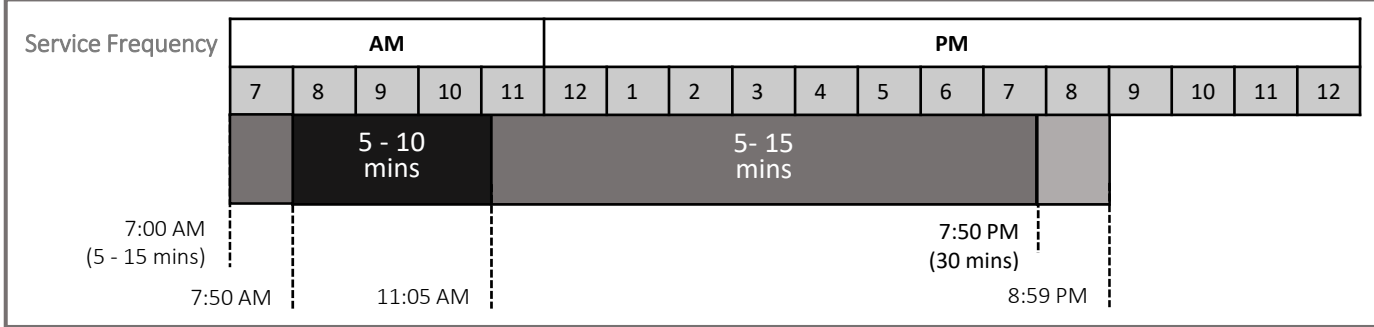

Route 1

Route 2

Summer 2023: updated 5/18/2023

Route 1 & 4 (NORTHBOUND FROM STADIUM GARAGE)

(2/2)

Where is my bus?

Check the Tripshot for real-time bus location and system alerts.
TigerTransit operations may be suspended or changed during University holidays or closures.

PM service (Monday – Friday)

Stadium Drive Garage	12:00 PM	12:05 PM	12:20 PM	12:30 PM	12:35 PM	12:50 PM	1:00 PM	1:05 PM	1:20 PM	1:30 PM	1:35 PM	1:50 PM
Goheen Walk at Washington (NB)	12:02 PM	12:08 PM	12:23 PM	12:32 PM	12:38 PM	12:53 PM	1:02 PM	1:08 PM	1:23 PM	1:32 PM	1:38 PM	1:53 PM
McCosh Walk on Washington Road (NB)	12:06 PM	12:09 PM	12:24 PM	12:36 PM	12:39 PM	12:54 PM	1:06 PM	1:09 PM	1:24 PM	1:36 PM	1:39 PM	1:54 PM
Nassau Street at Palmer Sq.	12:08 PM	12:13 PM	12:28 PM	12:38 PM	12:43 PM	12:58 PM	1:08 PM	1:13 PM	1:28 PM	1:38 PM	1:43 PM	1:58 PM
Admissions Information Center (SB)	12:11 PM	12:14 PM	12:29 PM	12:41 PM	12:44 PM	12:59 PM	1:11 PM	1:14 PM	1:29 PM	1:41 PM	1:44 PM	1:59 PM

Stadium Drive Garage	2:00 PM	2:05 PM	2:20 PM	2:30 PM	2:35 PM	2:50 PM	3:00 PM	3:05 PM	3:20 PM	3:30 PM	3:35 PM	3:50 PM	3:50 PM
Goheen Walk at Washington (NB)	2:02 PM	2:08 PM	2:23 PM	2:32 PM	2:38 PM	2:53 PM	3:02 PM	3:08 PM	3:23 PM	3:32 AM	3:38 PM	3:53 PM	3:52 AM
McCosh Walk on Washington Road (NB)	2:06 PM	2:09 PM	2:24 PM	2:36 PM	2:39 PM	2:54 PM	3:06 PM	3:09 PM	3:24 PM	3:36 AM	3:39 PM	3:54 PM	3:56 AM
Nassau Street at Palmer Sq.	2:08 PM	2:13 PM	2:28 PM	2:38 PM	2:43 PM	2:58 PM	3:08 PM	3:13 PM	3:28 PM	3:38 AM	3:43 PM	3:58 PM	3:58 AM
Admissions Information Center (SB)	2:11 PM	2:14 PM	2:29 PM	2:41 PM	2:44 PM	2:59 PM	3:11 PM	3:14 PM	3:29 PM	3:41 AM	3:44 PM	3:59 PM	4:01 AM