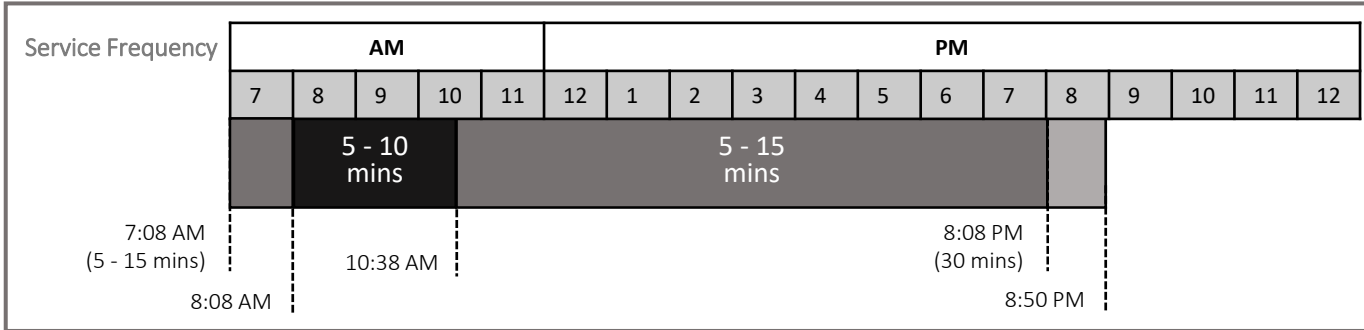

Route 1 & 4 (SOUTHBOUND TO STADIUM GARAGE)

(2/2)

Where is my bus?

Check the Tripshot for real-time bus location and system alerts.

TigerTransit operations may be suspended or changed during University holidays or closures.

PM service (Monday – Friday)

Admissions Information Center (NB)	12:08 PM	12:14 PM	12:02 PM	12:38 PM	12:44 PM	12:52 PM	1:08 PM	1:14 PM	1:02 PM	1:38 PM	1:44 PM	1:52 PM
Firestone Library on Nassau St.	12:10 PM	12:18 PM	12:25 PM	12:40 PM	12:48 PM	12:55 PM	1:10 PM	1:18 PM	1:25 PM	1:40 PM	1:48 PM	1:55 PM
McCosh Walk on Washington Road (SB)	12:13 PM	12:22 PM	12:28 PM	12:43 PM	12:52 PM	12:58 PM	1:13 PM	1:22 PM	1:28 PM	1:43 PM	1:52 PM	1:58 PM
Goheen Walk at Washington (SB)	12:14 PM	12:23 PM	12:32 PM	12:44 PM	12:53 PM	1:02 PM	1:14 PM	1:23 PM	1:32 PM	1:44 PM	1:53 PM	2:02 PM
Stadium Drive Garage	12:20 PM	12:30 PM	12:35 PM	12:50 PM	1:00 PM	1:05 PM	1:20 PM	1:30 PM	1:35 PM	1:50 PM	2:00 PM	2:05 PM

Admissions Information Center (NB)	2:08 PM	2:14 PM	2:02 PM	2:38 PM	2:44 PM	2:52 PM	3:08 PM	3:14 PM	3:02 PM	3:34 PM	3:38 PM	3:52 PM	3:54 PM
Firestone Library on Nassau St.	2:10 PM	2:18 PM	2:25 PM	2:40 PM	2:48 PM	2:55 PM	3:10 PM	3:18 PM	3:25 PM	3:38 PM	3:40 PM	3:55 PM	3:58 PM
McCosh Walk on Washington Road (SB)	2:13 PM	2:22 PM	2:28 PM	2:43 PM	2:52 PM	2:58 PM	3:13 PM	3:22 PM	3:28 PM	3:42 PM	3:43 PM	3:58 PM	4:02 PM
Goheen Walk at Washington (SB)	2:14 PM	2:23 PM	2:32 PM	2:44 PM	2:53 PM	3:02 PM	3:14 PM	3:23 PM	3:32 PM	3:43 PM	3:44 PM	4:02 PM	4:03 PM
Stadium Drive Garage	2:20 PM	2:30 PM	2:35 PM	2:50 PM	3:00 PM	3:05 PM	3:20 PM	3:30 PM	3:35 PM	3:50 PM	3:50 PM	4:05 PM	4:10 PM

Admissions Information Center (NB)	4:08 PM	4:14 PM	4:02 PM	4:34 PM	4:38 PM	4:52 PM	4:54 PM	5:08 PM	5:14 PM	5:02 PM	5:34 PM	5:38 PM	5:52 PM
Firestone Library on Nassau St.	4:10 PM	4:18 PM	4:25 PM	4:38 PM	4:40 PM	4:55 PM	4:58 PM	5:10 PM	5:18 PM	5:25 PM	5:38 PM	5:40 PM	5:55 PM
McCosh Walk on Washington Road (SB)	4:13 PM	4:22 PM	4:28 PM	4:42 PM	4:43 PM	4:58 PM	5:02 PM	5:13 PM	5:22 PM	5:28 PM	5:42 PM	5:43 PM	5:58 PM
Goheen Walk at Washington (SB)	4:14 PM	4:23 PM	4:32 PM	4:43 PM	4:44 PM	5:02 PM	5:03 PM	5:14 PM	5:23 PM	5:32 PM	5:43 PM	5:44 PM	6:02 PM
Stadium Drive Garage	4:20 PM	4:30 PM	4:35 PM	4:50 PM	4:50 PM	5:05 PM	5:10 PM	5:20 PM	5:30 PM	5:35 PM	5:50 PM	5:50 PM	6:05 PM

Admissions Information Center (NB)	5:54 PM	6:08 PM	6:14 PM	6:02 PM	6:38 PM	6:44 PM	6:52 PM	7:08 PM	7:02 PM	7:38 PM	7:52 PM	8:08 PM	8:38 PM
Firestone Library on Nassau St.	5:58 PM	6:10 PM	6:18 PM	6:25 PM	6:40 PM	6:48 PM	6:55 PM	7:10 PM	7:25 PM	7:40 PM	7:55 PM	8:10 PM	8:40 PM
McCosh Walk on Washington Road (SB)	6:02 PM	6:13 PM	6:22 PM	6:28 PM	6:43 PM	6:52 PM	6:58 PM	7:13 PM	7:28 PM	7:43 PM	7:58 PM	8:13 PM	8:43 PM
Goheen Walk at Washington (SB)	6:03 PM	6:14 PM	6:23 PM	6:32 PM	6:44 PM	6:53 PM	7:02 PM	7:14 PM	7:32 PM	7:44 PM	8:02 PM	8:14 PM	8:44 PM
Stadium Drive Garage	6:10 PM	6:20 PM	6:30 PM	6:35 PM	6:50 PM	7:00 PM	7:05 PM	7:20 PM	7:35 PM	7:50 PM	8:05 PM	8:20 PM	8:50 PM

Route 1

Route 2