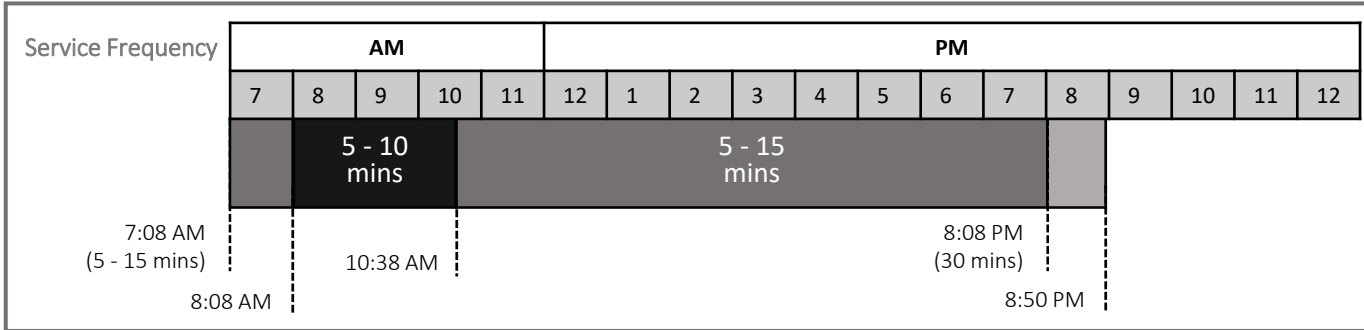

## Where is my bus?

Check the Tripshot for real-time bus location and system alerts.

TigerTransit operations may be suspended or changed during University holidays or closures.

## AM service (Monday – Friday)

<b>Admissions Information Center (NB)</b>	7:08 AM	7:14 AM	7:22 AM	7:38 AM	7:44 AM	7:52 AM	8:08 AM	8:14 AM	8:22 AM	8:29 AM	8:38 AM
<b>Firestone Library on Nassau St.</b>	7:10 AM	7:18 AM	7:25 AM	7:40 AM	7:48 AM	7:55 AM	8:10 AM	8:18 AM	8:25 AM	8:33 AM	8:40 AM
<b>Friend Center</b>			7:29 AM			7:59 AM			8:29 AM		
<b>Fisher Hall</b>			7:30 AM			8:00 AM			8:30 AM		
<b>McCosh Walk on Washington Road (SB)</b>	7:13 AM	7:22 AM		7:43 AM	7:52 AM		8:13 AM	8:22 AM		8:37 AM	8:43 AM
<b>Goheen Walk at Washington (SB)</b>	7:14 AM	7:23 AM	7:32 AM	7:44 AM	7:53 AM	8:02 AM	8:14 AM	8:23 AM	8:32 AM	8:38 AM	8:44 AM
<b>Stadium Drive Garage</b>	7:20 AM	7:30 AM	7:35 AM	7:50 AM	8:00 AM	8:05 AM	8:20 AM	8:30 AM	8:35 AM	8:45 AM	8:50 AM