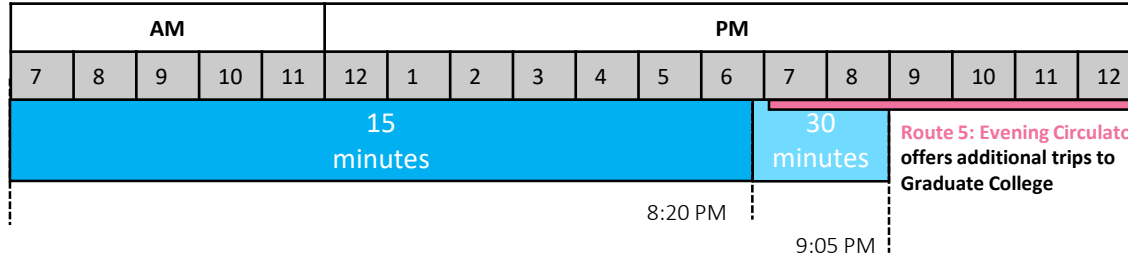

Route 1: Stadium Drive Garage to Grad College (WESTBOUND TO GRAD COLLEGE)

(1/2)

Service Frequency

Where is my bus?

Check the Tripshot for real-time bus location and system alerts.

TigerTransit operations may be suspended or changed during University holidays or closures.

AM service (Monday – Friday)

Stadium Drive Garage	7:05 AM	7:20 AM	7:35 AM	7:50 AM	8:05 AM	8:20 AM	8:35 AM	8:50 AM	9:05 AM	9:20 AM
Goheen Walk at Washington Rd (NB)	7:08 AM	7:23 AM	7:38 AM	7:53 AM	8:08 AM	8:23 AM	8:38 AM	8:53 AM	9:08 AM	9:23 AM
McCosh Walk on Washington Rd (NB)	7:09 AM	7:24 AM	7:39 AM	7:54 AM	8:09 AM	8:24 AM	8:39 AM	8:54 AM	9:09 AM	9:24 AM
Nassau Street at Palmer Sq.	7:13 AM	7:28 AM	7:43 AM	7:58 AM	8:13 AM	8:28 AM	8:43 AM	8:58 AM	9:13 AM	9:28 AM
Admissions Information Center (SB)	7:14 AM	7:29 AM	7:44 AM	7:59 AM	8:14 AM	8:29 AM	8:44 AM	8:59 AM	9:14 AM	9:29 AM
Graduate College	7:20 AM	7:35 AM	7:50 AM	8:05 AM	8:20 AM	8:35 AM	8:50 AM	9:05 AM	9:20 AM	9:35 AM

Stadium Drive Garage	9:35 AM	9:50 AM	10:05 AM	10:20 AM	10:35 AM	10:50 AM	11:05 AM	11:20 AM	11:35 AM	11:50 AM
Goheen Walk at Washington Rd (NB)	9:38 AM	9:53 AM	10:08 AM	10:23 AM	10:38 AM	10:53 AM	11:08 AM	11:23 AM	11:38 AM	11:53 AM
McCosh Walk on Washington Rd (NB)	9:39 AM	9:54 AM	10:09 AM	10:24 AM	10:39 AM	10:54 AM	11:09 AM	11:24 AM	11:39 AM	11:54 AM
Nassau Street at Palmer Sq.	9:43 AM	9:58 AM	10:13 AM	10:28 AM	10:43 AM	10:58 AM	11:13 AM	11:28 AM	11:43 AM	11:58 AM
Admissions Information Center (SB)	9:44 AM	9:59 AM	10:14 AM	10:29 AM	10:44 AM	10:59 AM	11:14 AM	11:29 AM	11:44 AM	11:59 AM
Graduate College	9:50 AM	10:05 AM	10:20 AM	10:35 AM	10:50 AM	11:05 AM	11:20 AM	11:35 AM	11:50 AM	12:05 PM