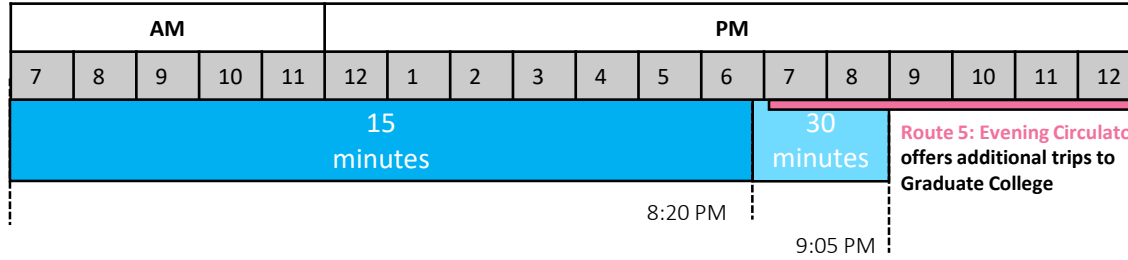

Route 1: Stadium Drive Garage to Grad College (WESTBOUND TO GRAD COLLEGE)

(2/2)

Service Frequency

Where is my bus?

Check the Tripshot for real-time bus location and system alerts.

TigerTransit operations may be suspended or changed during University holidays or closures.

PM service (Monday – Friday)

Stadium Drive Garage	12:05 PM	12:20 PM	12:35 PM	12:50 PM	1:05 PM	1:20 PM	1:35 PM	1:50 PM	2:05 PM	2:20 PM	2:35 PM
Goheen Walk at Washington Rd (NB)	12:08 PM	12:23 PM	12:38 PM	12:53 PM	1:08 PM	1:23 PM	1:38 PM	1:53 PM	2:08 PM	2:23 PM	2:38 PM
McCosh Walk on Washington Rd (NB)	12:09 PM	12:24 PM	12:39 PM	12:54 PM	1:09 PM	1:24 PM	1:39 PM	1:54 PM	2:09 PM	2:24 PM	2:39 PM
Nassau Street at Palmer Sq.	12:13 PM	12:28 PM	12:43 PM	12:58 PM	1:13 PM	1:28 PM	1:43 PM	1:58 PM	2:13 PM	2:28 PM	2:43 PM
Admissions Information Center (SB)	12:14 PM	12:29 PM	12:44 PM	12:59 PM	1:14 PM	1:29 PM	1:44 PM	1:59 PM	2:14 PM	2:29 PM	2:44 PM
Graduate College	12:20 PM	12:35 PM	12:50 PM	1:05 PM	1:20 PM	1:35 PM	1:50 PM	2:05 PM	2:20 PM	2:35 PM	2:50 PM

Stadium Drive Garage	2:50 PM	3:05 PM	3:20 PM	3:35 PM	3:50 PM	4:05 PM	4:20 PM	4:35 PM	4:50 PM	5:05 PM	5:20 PM
Goheen Walk at Washington Rd (NB)	2:53 PM	3:08 PM	3:23 PM	3:38 PM	3:53 PM	4:08 PM	4:23 PM	4:38 PM	4:53 PM	5:08 PM	5:23 PM
McCosh Walk on Washington Rd (NB)	2:54 PM	3:09 PM	3:24 PM	3:39 PM	3:54 PM	4:09 PM	4:24 PM	4:39 PM	4:54 PM	5:09 PM	5:24 PM
Nassau Street at Palmer Sq.	2:58 PM	3:13 PM	3:28 PM	3:43 PM	3:58 PM	4:13 PM	4:28 PM	4:43 PM	4:58 PM	5:13 PM	5:28 PM
Admissions Information Center (SB)	2:59 PM	3:14 PM	3:29 PM	3:44 PM	3:59 PM	4:14 PM	4:29 PM	4:44 PM	4:59 PM	5:14 PM	5:29 PM
Graduate College	3:05 PM	3:20 PM	3:35 PM	3:50 PM	4:05 PM	4:20 PM	4:35 PM	4:50 PM	5:05 PM	5:20 PM	5:35 PM

Stadium Drive Garage	5:35 PM	5:50 PM	6:05 PM	6:20 PM	6:35 PM	6:50 PM	7:20 PM	7:50 PM	8:20 PM	8:50 PM
Goheen Walk at Washington Rd (NB)	5:38 PM	5:53 PM	6:08 PM	6:23 PM	6:38 PM	6:53 PM	7:23 PM	7:53 PM	8:23 PM	8:53 PM
McCosh Walk on Washington Rd (NB)	5:39 PM	5:54 PM	6:09 PM	6:24 PM	6:39 PM	6:54 PM	7:24 PM	7:54 PM	8:24 PM	8:54 PM
Nassau Street at Palmer Sq.	5:43 PM	5:58 PM	6:13 PM	6:28 PM	6:43 PM	6:58 PM	7:28 PM	7:58 PM	8:28 PM	8:58 PM
Admissions Information Center (SB)	5:44 PM	5:59 PM	6:14 PM	6:29 PM	6:44 PM	6:59 PM	7:29 PM	7:59 PM	8:29 PM	8:59 PM
Graduate College	5:50 PM	6:05 PM	6:20 PM	6:35 PM	6:50 PM	7:05 PM	7:35 PM	8:05 PM	8:35 PM	9:05 PM