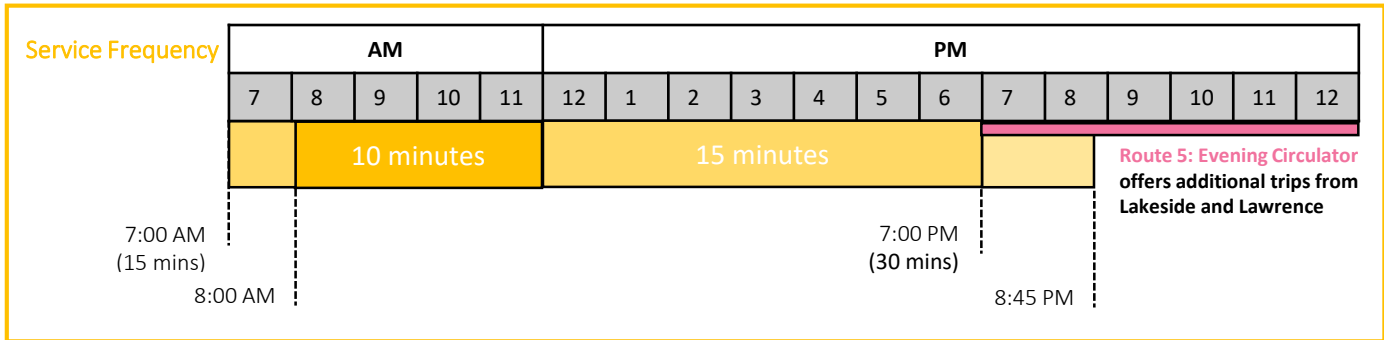

Route 2: Lakeside/Lawrence (EASTBOUND TO FRIEND CENTER)

(1/2)

Where is my bus?

Check the Tripshot for real-time bus location and system alerts.

TigerTransit operations may be suspended or changed during University holidays or closures.

AM service (Monday – Friday)

Lawrence Apartments	7:00 AM	7:15 AM	7:30 AM	7:45 AM	8:00 AM	8:10 AM	8:20 AM	8:30 AM	8:40 AM	8:50 AM
Helm Building	7:02 AM	7:17 AM	7:32 AM	7:47 AM	8:02 AM	8:12 AM	8:22 AM	8:32 AM	8:42 AM	8:52 AM
Lakeside Apartments	7:04 AM	7:19 AM	7:34 AM	7:49 AM	8:04 AM	8:14 AM	8:24 AM	8:34 AM	8:44 AM	8:54 AM
Goheen Walk at Washington Rd (NB)	7:08 AM	7:23 AM	7:38 AM	7:53 AM	8:08 AM	8:18 AM	8:28 AM	8:38 AM	8:48 AM	8:58 AM
McCosh Walk on Washington Rd (NB)	7:09 AM	7:24 AM	7:39 AM	7:54 AM	8:09 AM	8:19 AM	8:29 AM	8:39 AM	8:49 AM	8:59 AM
Nassau Street at Charlton	7:11 AM	7:26 AM	7:41 AM	7:56 AM	8:11 AM	8:21 AM	8:31 AM	8:41 AM	8:51 AM	9:01 AM
Friend Center	7:15 AM	7:30 AM	7:45 AM	8:00 AM	8:15 AM	8:25 AM	8:35 AM	8:45 AM	8:55 AM	9:05 AM

Lawrence Apartments	9:00 AM	9:10 AM	9:20 AM	9:30 AM	9:40 AM	9:50 AM	10:00 AM	10:10 AM	10:20 AM	10:30 AM
Helm Building	9:02 AM	9:12 AM	9:22 AM	9:32 AM	9:42 AM	9:52 AM	10:02 AM	10:12 AM	10:22 AM	10:32 AM
Lakeside Apartments	9:04 AM	9:14 AM	9:24 AM	9:34 AM	9:44 AM	9:54 AM	10:04 AM	10:14 AM	10:24 AM	10:34 AM
Goheen Walk at Washington Rd (NB)	9:08 AM	9:18 AM	9:28 AM	9:38 AM	9:48 AM	9:58 AM	10:08 AM	10:18 AM	10:28 AM	10:38 AM
McCosh Walk on Washington Rd (NB)	9:09 AM	9:19 AM	9:29 AM	9:39 AM	9:49 AM	9:59 AM	10:09 AM	10:19 AM	10:29 AM	10:39 AM
Nassau Street at Charlton	9:11 AM	9:21 AM	9:31 AM	9:41 AM	9:51 AM	10:01 AM	10:11 AM	10:21 AM	10:31 AM	10:41 AM
Friend Center	9:15 AM	9:25 AM	9:35 AM	9:45 AM	9:55 AM	10:05 AM	10:15 AM	10:25 AM	10:35 AM	10:45 AM

Route 2: Lakeside/Lawrence (EASTBOUND TO FRIEND CENTER)

(2/2)

Where is my bus?

Check the Tripshot for real-time bus location and system alerts.

TigerTransit operations may be suspended or changed during University holidays or closures.