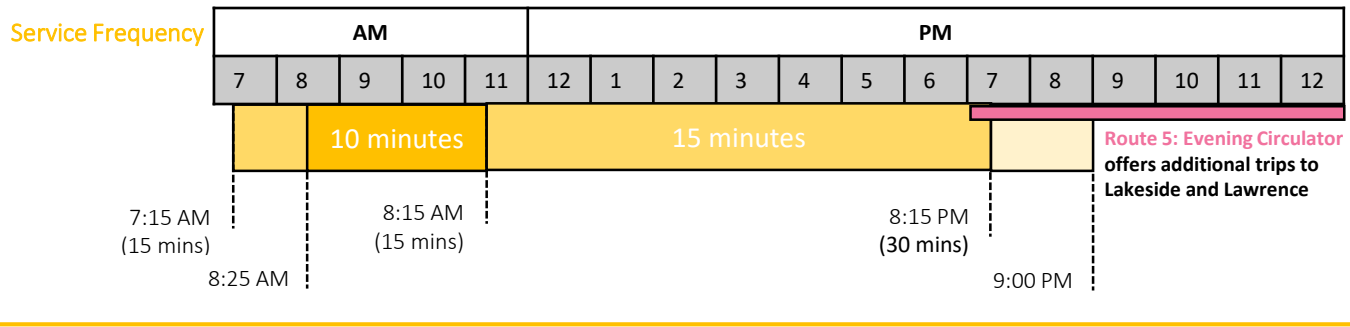

Route 2: Lakeside / Lawrence (WESTBOUND TO LAWRENCE APTS)

(1/2)

Where is my bus?

Check the Tripshot for real-time bus location and system alerts.

TigerTransit operations may be suspended or changed during University holidays or closures.

AM service (Monday – Friday)

Friend Center	7:15 AM	7:30 AM	7:45 AM	8:00 AM	8:15 AM	8:25 AM	8:35 AM	8:45 AM	8:55 AM	9:05 AM
Fisher Hall	7:17 AM	7:32 AM	7:47 AM	8:02 AM	8:17 AM	8:27 AM	8:37 AM	8:47 AM	8:57 AM	9:07 AM
Frist Campus Center	7:18 AM	7:33 AM	7:48 AM	8:03 AM	8:18 AM	8:28 AM	8:38 AM	8:48 AM	8:58 AM	9:08 AM
Goheen Walk at Washington Rd (SB)	7:19 AM	7:34 AM	7:49 AM	8:04 AM	8:19 AM	8:29 AM	8:39 AM	8:49 AM	8:59 AM	9:09 AM
Lakeside Apartments (by request)										
Alexander at Lawrence Drive	7:26 AM	7:41 AM	7:56 AM	8:11 AM	8:26 AM	8:36 AM	8:46 AM	8:56 AM	9:06 AM	9:16 AM
Lawrence Apartments	7:30 AM	7:45 AM	8:00 AM	8:15 AM	8:30 AM	8:40 AM	8:50 AM	9:00 AM	9:10 AM	9:20 AM

Friend Center	9:15 AM	9:25 AM	9:35 AM	9:45 AM	9:55 AM	10:05 AM	10:15 AM	10:25 AM	10:35 AM	10:45 AM
Fisher Hall	9:17 AM	9:27 AM	9:37 AM	9:47 AM	9:57 AM	10:07 AM	10:17 AM	10:27 AM	10:37 AM	10:47 AM
Frist Campus Center	9:18 AM	9:28 AM	9:38 AM	9:48 AM	9:58 AM	10:08 AM	10:18 AM	10:28 AM	10:38 AM	10:48 AM
Goheen Walk at Washington Rd (SB)	9:19 AM	9:29 AM	9:39 AM	9:49 AM	9:59 AM	10:09 AM	10:19 AM	10:29 AM	10:39 AM	10:49 AM
Lakeside Apartments (by request)										
Alexander at Lawrence Drive	9:26 AM	9:36 AM	9:46 AM	9:56 AM	10:06 AM	10:16 AM	10:26 AM	10:36 AM	10:46 AM	10:56 AM
Lawrence Apartments	9:30 AM	9:40 AM	9:50 AM	10:00 AM	10:10 AM	10:20 AM	10:30 AM	10:40 AM	10:50 AM	11:00 AM

Route 2: Lakeside / Lawrence (WESTBOUND TO LAWRENCE APTS)

(2/2)

Where is my bus?

Check the Tripshot for real-time bus location and system alerts.

TigerTransit operations may be suspended or changed during University holidays or closures.