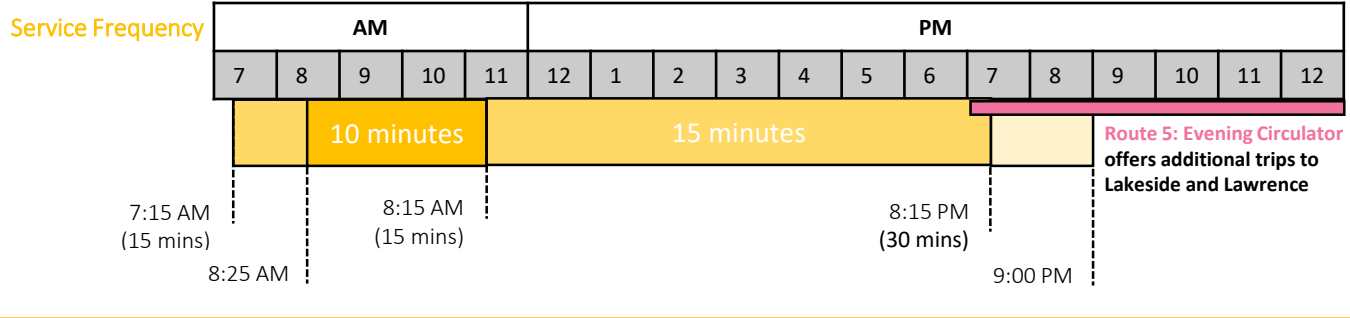

Route 2: Lakeside / Lawrence (WESTBOUND TO LAWRENCE APTS)

(1/2)

Where is my bus?

Check the Tripshot for real-time bus location and system alerts.

TigerTransit operations may be suspended or changed during University holidays or closures.

AM service (Monday – Friday)

Friend Center	7:15 AM	7:30 AM	7:45 AM	8:00 AM	8:15 AM	8:25 AM	8:35 AM	8:45 AM	8:55 AM	9:05 AM
Fisher Hall	7:17 AM	7:32 AM	7:47 AM	8:02 AM	8:17 AM	8:27 AM	8:37 AM	8:47 AM	8:57 AM	9:07 AM
Frist Campus Center	7:18 AM	7:33 AM	7:48 AM	8:03 AM	8:18 AM	8:28 AM	8:38 AM	8:48 AM	8:58 AM	9:08 AM
Goheen Walk at Washington Rd (SB)	7:19 AM	7:34 AM	7:49 AM	8:04 AM	8:19 AM	8:29 AM	8:39 AM	8:49 AM	8:59 AM	9:09 AM
Lakeside Apartments (by request)										
Alexander at Lawrence Drive	7:26 AM	7:41 AM	7:56 AM	8:11 AM	8:26 AM	8:36 AM	8:46 AM	8:56 AM	9:06 AM	9:16 AM
Lawrence Apartments	7:30 AM	7:45 AM	8:00 AM	8:15 AM	8:30 AM	8:40 AM	8:50 AM	9:00 AM	9:10 AM	9:20 AM

Friend Center	9:15 AM	9:25 AM	9:35 AM	9:45 AM	9:55 AM	10:05 AM	10:15 AM	10:25 AM	10:35 AM	10:45 AM
Fisher Hall	9:17 AM	9:27 AM	9:37 AM	9:47 AM	9:57 AM	10:07 AM	10:17 AM	10:27 AM	10:37 AM	10:47 AM
Frist Campus Center	9:18 AM	9:28 AM	9:38 AM	9:48 AM	9:58 AM	10:08 AM	10:18 AM	10:28 AM	10:38 AM	10:48 AM
Goheen Walk at Washington Rd (SB)	9:19 AM	9:29 AM	9:39 AM	9:49 AM	9:59 AM	10:09 AM	10:19 AM	10:29 AM	10:39 AM	10:49 AM
Lakeside Apartments (by request)										
Alexander at Lawrence Drive	9:26 AM	9:36 AM	9:46 AM	9:56 AM	10:06 AM	10:16 AM	10:26 AM	10:36 AM	10:46 AM	10:56 AM
Lawrence Apartments	9:30 AM	9:40 AM	9:50 AM	10:00 AM	10:10 AM	10:20 AM	10:30 AM	10:40 AM	10:50 AM	11:00 AM

Route 2: Lakeside / Lawrence (WESTBOUND TO LAWRENCE APTS)

(2/2)

Where is my bus?

Check the Tripshot for real-time bus location and system alerts.

TigerTransit operations may be suspended or changed during University holidays or closures.