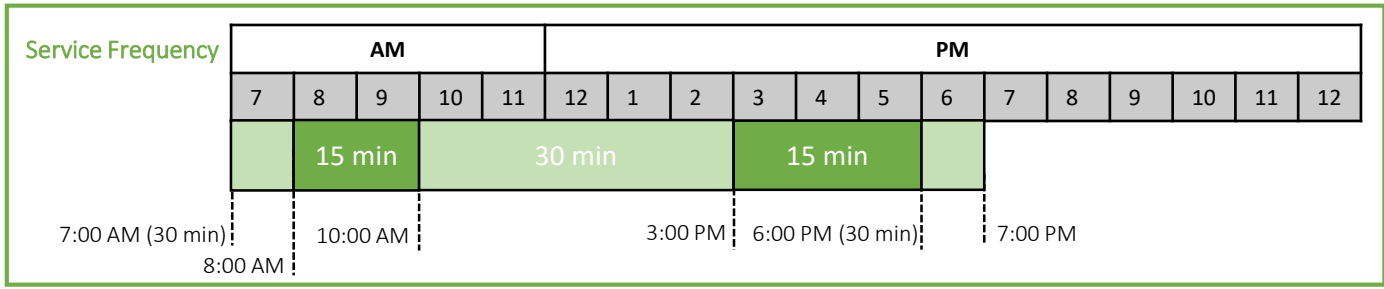

Route 4: Princeton Junction to Stadium Drive Garage (NORTHBOUND TO STADIUM DRIVE GARAGE)

Where is my bus?

Check the Tripshot for real-time bus location and system alerts.

TigerTransit operations may be suspended or changed during University holidays or closures.

AM service (Monday – Friday)

Princeton Junction	7:00 AM	7:30 AM	8:00 AM	8:15 AM	8:30 AM	8:45 AM	9:00 AM	9:15 AM	9:30 AM	9:45 AM	10:00 AM	10:30 AM	11:00 AM	11:30 AM
Alexander Road at Roszel Rd	7:03 AM	7:33 AM	8:03 AM	8:18 AM	8:33 AM	8:48 AM	9:03 AM	9:18 AM	9:33 AM	9:48 AM	10:03 AM	10:33 AM	11:03 AM	11:33 AM
Helm Building	7:08 AM	7:38 AM	8:08 AM	8:23 AM	8:38 AM	8:53 AM	9:08 AM	9:23 AM	9:38 AM	9:53 AM	10:08 AM	10:38 AM	11:08 AM	11:38 AM
Princeton Station	7:11 AM	7:41 AM	8:11 AM	8:26 AM	8:41 AM	8:56 AM	9:11 AM	9:26 AM	9:41 AM	9:56 AM	10:11 AM	10:41 AM	11:11 AM	11:41 AM
Admissions Information Center (NB)	7:14 AM	7:44 AM	8:14 AM	8:29 AM	8:44 AM	8:59 AM	9:14 AM	9:29 AM	9:44 AM	9:59 AM	10:14 AM	10:44 AM	11:14 AM	11:44 AM
Firestone Library on Nassau St.	7:18 AM	7:48 AM	8:18 AM	8:33 AM	8:48 AM	9:03 AM	9:18 AM	9:33 AM	9:48 AM	10:03 AM	10:18 AM	10:48 AM	11:18 AM	11:48 AM
McCosh Walk on Washington Rd (SB)	7:22 AM	7:52 AM	8:22 AM	8:37 AM	8:52 AM	9:07 AM	9:22 AM	9:37 AM	9:52 AM	10:07 AM	10:22 AM	10:52 AM	11:22 AM	11:52 AM
Goheen Walk at Washington Rd (SB)	7:23 AM	7:53 AM	8:23 AM	8:38 AM	8:53 AM	9:08 AM	9:23 AM	9:38 AM	9:53 AM	10:08 AM	10:23 AM	10:53 AM	11:23 AM	11:53 AM
Stadium Drive Garage	7:30 AM	8:00 AM	8:15 AM	8:30 AM	8:45 AM	9:00 AM	9:15 AM	9:30 AM	9:45 AM	10:00 AM	10:30 AM	11:00 AM	11:30 AM	12:00 PM