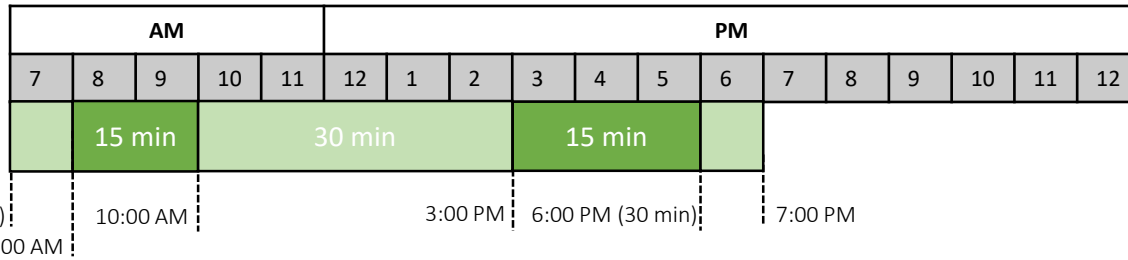

Route 4: Princeton Junction to Stadium Drive Garage (SOUTHBOUND TO PRINCETON JUNCTION)

Service Frequency

Where is my bus?

Check the Tripshot for real-time bus location and system alerts.

TigerTransit operations may be suspended or changed during University holidays or closures.

AM service (Monday – Friday)

Stadium Drive Garage	7:00 AM	7:30 AM	8:00 AM	8:15 AM	8:30 AM	8:45 AM	9:00 AM	9:15 AM	9:30 AM	9:45 AM	10:00 AM	10:30 AM	11:00 AM	11:30 AM
Goheen Walk at Washington (NB)	7:02 AM	7:32 AM	8:02 AM	8:17 AM	8:32 AM	8:47 AM	9:02 AM	9:17 AM	9:32 AM	9:47 AM	10:02 AM	10:32 AM	11:02 AM	11:32 AM
McCosh Walk on Washington Rd (NB)	7:06 AM	7:36 AM	8:06 AM	8:21 AM	8:36 AM	8:51 AM	9:06 AM	9:21 AM	9:36 AM	9:51 AM	10:06 AM	10:36 AM	11:06 AM	11:36 AM
Nassau Street & Palmer Square	7:08 AM	7:38 AM	8:08 AM	8:23 AM	8:38 AM	8:53 AM	9:08 AM	9:23 AM	9:38 AM	9:53 AM	10:08 AM	10:38 AM	11:08 AM	11:38 AM
Admissions Information Center	7:11 AM	7:41 AM	8:11 AM	8:26 AM	8:41 AM	8:56 AM	9:11 AM	9:26 AM	9:41 AM	9:56 AM	10:11 AM	10:41 AM	11:11 AM	11:41 AM
Princeton Station	7:14 AM	7:44 AM	8:14 AM	8:29 AM	8:44 AM	8:59 AM	9:14 AM	9:29 AM	9:44 AM	9:59 AM	10:14 AM	10:44 AM	11:14 AM	11:44 AM
Helm (SB)	7:16 AM	7:46 AM	8:16 AM	8:31 AM	8:46 AM	9:01 AM	9:16 AM	9:31 AM	9:46 AM	10:01 AM	10:16 AM	10:46 AM	11:16 AM	11:46 AM
Alexander Road at Roszel Road	7:19 AM	7:49 AM	8:19 AM	8:34 AM	8:49 AM	9:04 AM	9:19 AM	9:34 AM	9:49 AM	10:04 AM	10:19 AM	10:49 AM	11:19 AM	11:49 AM
Princeton Junction	7:30 AM	8:00 AM	8:30 AM	8:45 AM	9:00 AM	9:15 AM	9:30 AM	9:45 AM	10:00 AM	10:15 AM	10:30 AM	11:00 AM	11:30 AM	12:00 PM