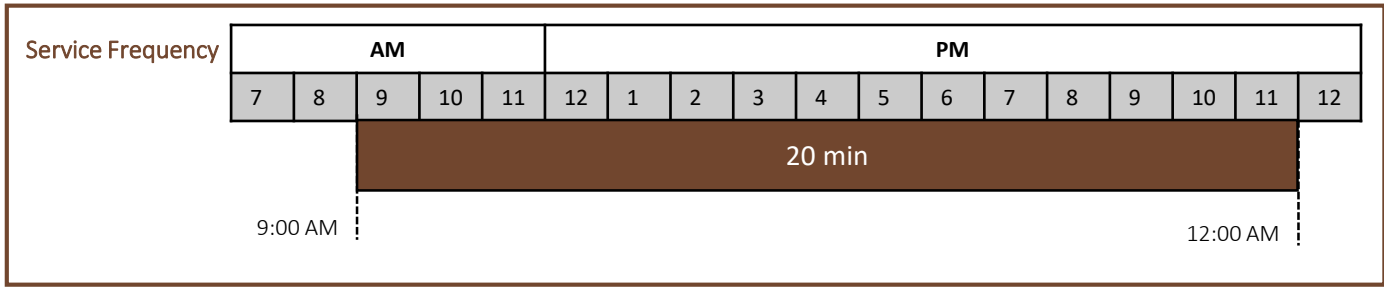

Route 6: Meadows Connector (NORTHBOUND TO EQUAD)

Where is my bus?

Check the Tripshot for real-time bus location and system alerts.

TigerTransit operations may be suspended or changed during University holidays or closures.

AM service (Saturday – Sunday)

Meadows Drive Garage	9:00 AM	9:20 AM	9:40 AM	10:00 AM	10:20 AM	10:40 AM	11:00 AM	11:20 AM	11:40 AM
Goheen Walk (NB)	9:03 AM	9:23 AM	9:43 AM	10:03 AM	10:23 AM	10:43 AM	11:03 AM	11:23 AM	11:43 AM
McCosh Walk (NB)	9:04 AM	9:24 AM	9:44 AM	10:04 AM	10:24 AM	10:44 AM	11:04 AM	11:24 AM	11:44 AM
Friend Center	9:10 AM	9:30 AM	9:50 AM	10:10 AM	10:30 AM	10:50 AM	11:10 AM	11:30 AM	11:50 AM
Fisher Hall	9:12 AM	9:32 AM	9:52 AM	10:12 AM	10:32 AM	10:52 AM	11:12 AM	11:32 AM	11:52 AM

PM service (Saturday – Sunday)

Meadows Drive Garage	12:00 PM	12:20 PM	12:40 PM	1:00 PM	1:20 PM	1:40 PM	2:00 PM	2:20 PM	2:40 PM	3:00 PM	3:20 PM	3:40 PM	4:00 PM	4:20 PM	4:40 PM
Goheen Walk (NB)	12:03 PM	12:23 PM	12:43 PM	1:03 PM	1:23 PM	1:43 PM	2:03 PM	2:23 PM	2:43 PM	3:03 PM	3:23 PM	3:43 PM	4:03 PM	4:23 PM	4:43 PM
McCosh Walk (NB)	12:04 PM	12:24 PM	12:44 PM	1:04 PM	1:24 PM	1:44 PM	2:04 PM	2:24 PM	2:44 PM	3:04 PM	3:24 PM	3:44 PM	4:04 PM	4:24 PM	4:44 PM
Friend Center	12:10 PM	12:30 PM	12:50 PM	1:10 PM	1:30 PM	1:50 PM	2:10 PM	2:30 PM	2:50 PM	3:10 PM	3:30 PM	3:50 PM	4:10 PM	4:30 PM	4:50 PM
Fisher Hall	12:12 PM	12:32 PM	12:52 PM	1:12 PM	1:32 PM	1:52 PM	2:12 PM	2:32 PM	2:52 PM	3:12 PM	3:32 PM	3:52 PM	4:12 PM	4:32 PM	4:52 PM

Meadows Drive Garage	5:00 PM	5:20 PM	5:40 PM	6:00 PM	6:20 PM	6:40 PM	7:00 PM	7:20 PM	7:40 PM	8:00 PM	8:20 PM	8:40 PM	9:00 PM	9:20 PM	9:40 PM
Goheen Walk (NB)	5:03 PM	5:23 PM	5:43 PM	6:03 PM	6:23 PM	6:43 PM	7:03 PM	7:23 PM	7:43 PM	8:03 PM	8:23 PM	8:43 PM	9:03 PM	9:23 PM	9:43 PM
McCosh Walk (NB)	5:04 PM	5:24 PM	5:44 PM	6:04 PM	6:24 PM	6:44 PM	7:04 PM	7:24 PM	7:44 PM	8:04 PM	8:24 PM	8:44 PM	9:04 PM	9:24 PM	9:44 PM
Friend Center	5:10 PM	5:30 PM	5:50 PM	6:10 PM	6:30 PM	6:50 PM	7:10 PM	7:30 PM	7:50 PM	8:10 PM	8:30 PM	8:50 PM	9:10 PM	9:30 PM	9:50 PM
Fisher Hall	5:12 PM	5:32 PM	5:52 PM	6:12 PM	6:32 PM	6:52 PM	7:12 PM	7:32 PM	7:52 PM	8:12 PM	8:32 PM	8:52 PM	9:12 PM	9:32 PM	9:52 PM

Meadows Drive Garage	10:00 PM	10:20 PM	10:40 PM	11:00 PM	11:20 PM	11:40 PM
Goheen Walk (NB)	10:03 PM	10:23 PM	10:43 PM	11:03 PM	11:23 PM	11:43 PM
McCosh Walk (NB)	10:04 PM	10:24 PM	10:44 PM	11:04 PM	11:24 PM	11:44 PM
Friend Center	10:10 PM	10:30 PM	10:50 PM	11:10 PM	11:30 PM	11:50 PM
Fisher Hall	10:12 PM	10:32 PM	10:52 PM	11:12 PM	11:32 PM	11:52 PM