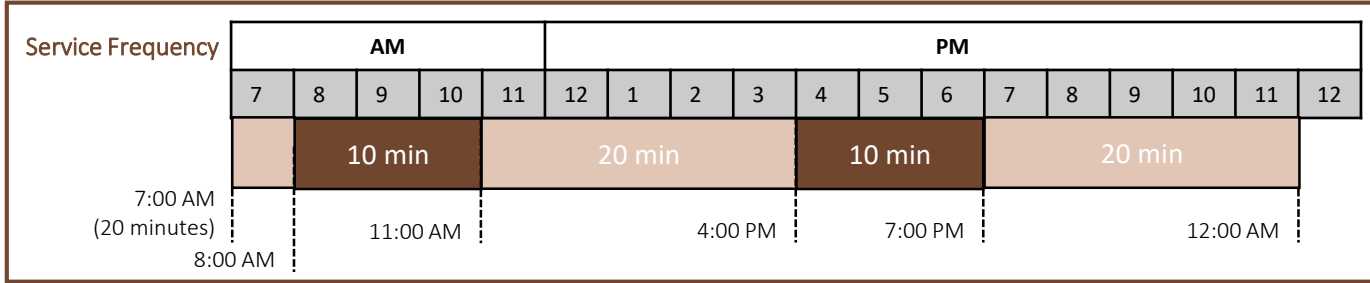

Route 6: Meadows Connector (NORTHBOUND TO EQUAD)

(½)

Where is my bus?

Check the Tripshot for real-time bus location and system alerts.

TigerTransit operations may be suspended or changed during University holidays or closures.

Spring 2024: updated 4/19/2024

AM service (Monday – Friday)

Meadows Drive Garage	7:00 AM	7:20 AM	7:40 AM		8:00 AM	8:10 AM	8:20 AM	8:30 AM	8:40 AM	8:50 AM	9:00 AM	9:10 AM	9:20 AM
Goheen Walk (NB)	7:03 AM	7:23 AM	7:43 AM		8:03 AM	8:13 AM	8:23 AM	8:33 AM	8:43 AM	8:53 AM	9:03 AM	9:13 AM	9:23 AM
McCosh Walk (NB)	7:04 AM	7:24 AM	7:44 AM		8:04 AM	8:14 AM	8:24 AM	8:34 AM	8:44 AM	8:54 AM	9:04 AM	9:14 AM	9:24 AM
Friend Center	7:10 AM	7:30 AM	7:50 AM	8:00 AM	8:10 AM	8:20 AM	8:30 AM	8:40 AM	8:50 AM	9:00 AM	9:10 AM	9:20 AM	9:30 AM
Fisher Hall	7:12 AM	7:32 AM	7:52 AM	8:02 AM	8:12 AM	8:22 AM	8:32 AM	8:42 AM	8:52 AM	9:02 AM	9:12 AM	9:22 AM	9:32 AM

Meadows Drive Garage	9:30 AM	9:40 AM	9:50 AM	10:00 AM	10:10 AM	10:20 AM	10:30 AM	10:40 AM	10:50 AM	11:00 AM	11:20 AM	11:40 AM
Goheen Walk (NB)	9:33 AM	9:43 AM	9:53 AM	10:03 AM	10:13 AM	10:23 AM	10:33 AM	10:43 AM	10:53 AM	11:03 AM	11:23 AM	11:43 AM
McCosh Walk (NB)	9:34 AM	9:44 AM	9:54 AM	10:04 AM	10:14 AM	10:24 AM	10:34 AM	10:44 AM	10:54 AM	11:04 AM	11:24 AM	11:44 AM
Friend Center	9:40 AM	9:50 AM	10:00 AM	10:10 AM	10:20 AM	10:30 AM	10:40 AM	10:50 AM		11:10 AM	11:30 AM	11:50 AM
Fisher Hall	9:42 AM	9:52 AM	10:02 AM	10:12 AM	10:22 AM	10:32 AM	10:42 AM	10:52 AM	11:02 AM	11:12 AM	11:32 AM	11:52 AM