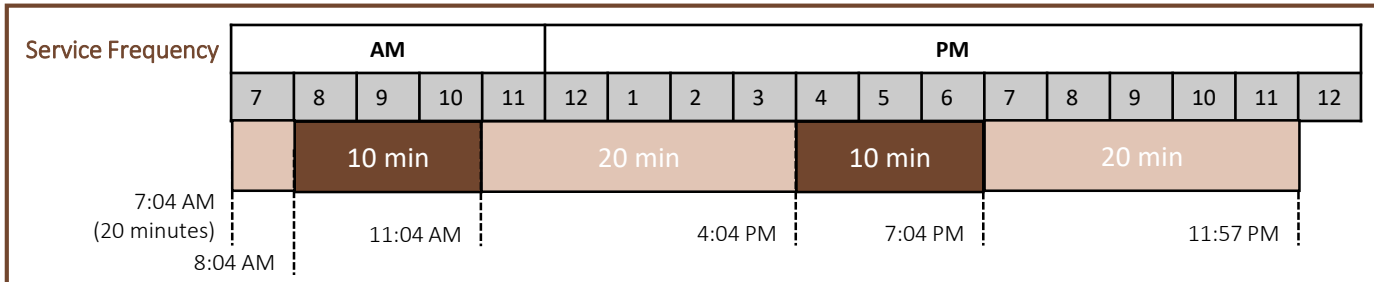

## Where is my bus?

Check the Tripshot for real-time bus location and system alerts.

TigerTransit operations may be suspended or changed during University holidays or closures.

Spring 2024: updated 4/19/2024

## AM service (Monday – Friday)

McCosh Walk (NB)	7:04 AM	7:24 AM	7:44 AM		8:04 AM	8:14 AM	8:24 AM	8:34 AM	8:44 AM	8:54 AM	9:04 AM	9:14 AM
Friend Center	7:10 AM	7:30 AM	7:50 AM	8:00 AM	8:10 AM	8:20 AM	8:30 AM	8:40 AM	8:50 AM	9:00 AM	9:10 AM	9:20 AM
Fisher Hall	7:12 AM	7:32 AM	7:52 AM	8:02 AM	8:12 AM	8:22 AM	8:32 AM	8:42 AM	8:52 AM	9:02 AM	9:12 AM	9:22 AM
Goheen Walk (SB)	7:13 AM	7:33 AM	7:53 AM	8:03 AM	8:13 AM	8:23 AM	8:33 AM	8:43 AM	8:53 AM	9:03 AM	9:13 AM	9:23 AM
Meadows Drive Garage	7:17 AM	7:37 AM	7:57 AM	8:07 AM	8:17 AM	8:27 AM	8:37 AM	8:47 AM	8:57 AM	9:07 AM	9:17 AM	9:27 AM