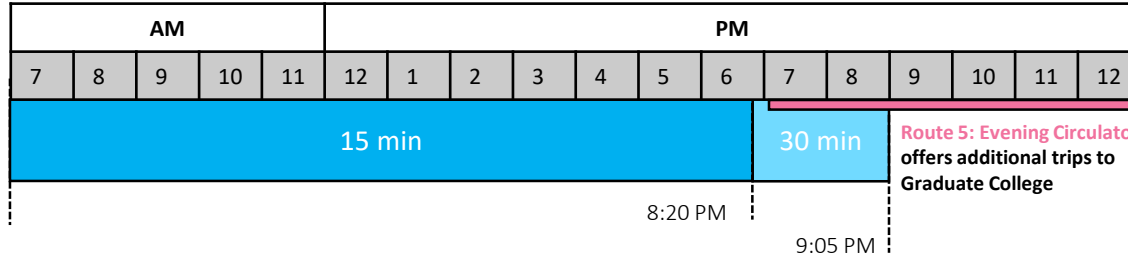

Route 1: Stadium Drive Garage to Grad College (WESTBOUND TO GRAD COLLEGE)

(2/2)

Service Frequency

Where is my bus?

Check the Tripshot for real-time bus location and system alerts.

TigerTransit operations may be suspended or changed during University holidays or closures.

PM service (Monday – Friday)

Stadium Drive Garage	12:05 PM	12:20 PM	12:35 PM	12:50 PM	1:05 PM	1:20 PM	1:35 PM	1:50 PM	2:05 PM	2:20 PM	2:35 PM
Goheen Walk at Washington Rd (NB)	12:08 PM	12:23 PM	12:38 PM	12:53 PM	1:08 PM	1:23 PM	1:38 PM	1:53 PM	2:08 PM	2:23 PM	2:38 PM
McCosh Walk on Washington Rd (NB)	12:09 PM	12:24 PM	12:39 PM	12:54 PM	1:09 PM	1:24 PM	1:39 PM	1:54 PM	2:09 PM	2:24 PM	2:39 PM
Nassau Street at Palmer Sq.	12:13 PM	12:28 PM	12:43 PM	12:58 PM	1:13 PM	1:28 PM	1:43 PM	1:58 PM	2:13 PM	2:28 PM	2:43 PM
Admissions Information Center (SB)	12:14 PM	12:29 PM	12:44 PM	12:59 PM	1:14 PM	1:29 PM	1:44 PM	1:59 PM	2:14 PM	2:29 PM	2:44 PM
Graduate College	12:20 PM	12:35 PM	12:50 PM	1:05 PM	1:20 PM	1:35 PM	1:50 PM	2:05 PM	2:20 PM	2:35 PM	2:50 PM

Stadium Drive Garage	2:50 PM	3:05 PM	3:20 PM	3:35 PM	3:50 PM	4:05 PM	4:20 PM	4:35 PM	4:50 PM	5:05 PM	5:20 PM
Goheen Walk at Washington Rd (NB)	2:53 PM	3:08 PM	3:23 PM	3:38 PM	3:53 PM	4:08 PM	4:23 PM	4:38 PM	4:53 PM	5:08 PM	5:23 PM
McCosh Walk on Washington Rd (NB)	2:54 PM	3:09 PM	3:24 PM	3:39 PM	3:54 PM	4:09 PM	4:24 PM	4:39 PM	4:54 PM	5:09 PM	5:24 PM
Nassau Street at Palmer Sq.	2:58 PM	3:13 PM	3:28 PM	3:43 PM	3:58 PM	4:13 PM	4:28 PM	4:43 PM	4:58 PM	5:13 PM	5:28 PM
Admissions Information Center (SB)	2:59 PM	3:14 PM	3:29 PM	3:44 PM	3:59 PM	4:14 PM	4:29 PM	4:44 PM	4:59 PM	5:14 PM	5:29 PM
Graduate College	3:05 PM	3:20 PM	3:35 PM	3:50 PM	4:05 PM	4:20 PM	4:35 PM	4:50 PM	5:05 PM	5:20 PM	5:35 PM

Stadium Drive Garage	5:35 PM	5:50 PM	6:05 PM	6:20 PM	6:35 PM	6:50 PM	7:20 PM	7:50 PM	8:20 PM	8:50 PM
Goheen Walk at Washington Rd (NB)	5:38 PM	5:53 PM	6:08 PM	6:23 PM	6:38 PM	6:53 PM	7:23 PM	7:53 PM	8:23 PM	8:53 PM
McCosh Walk on Washington Rd (NB)	5:39 PM	5:54 PM	6:09 PM	6:24 PM	6:39 PM	6:54 PM	7:24 PM	7:54 PM	8:24 PM	8:54 PM
Nassau Street at Palmer Sq.	5:43 PM	5:58 PM	6:13 PM	6:28 PM	6:43 PM	6:58 PM	7:28 PM	7:58 PM	8:28 PM	8:58 PM
Admissions Information Center (SB)	5:44 PM	5:59 PM	6:14 PM	6:29 PM	6:44 PM	6:59 PM	7:29 PM	7:59 PM	8:29 PM	8:59 PM
Graduate College	5:50 PM	6:05 PM	6:20 PM	6:35 PM	6:50 PM	7:05 PM	7:35 PM	8:05 PM	8:35 PM	9:05 PM