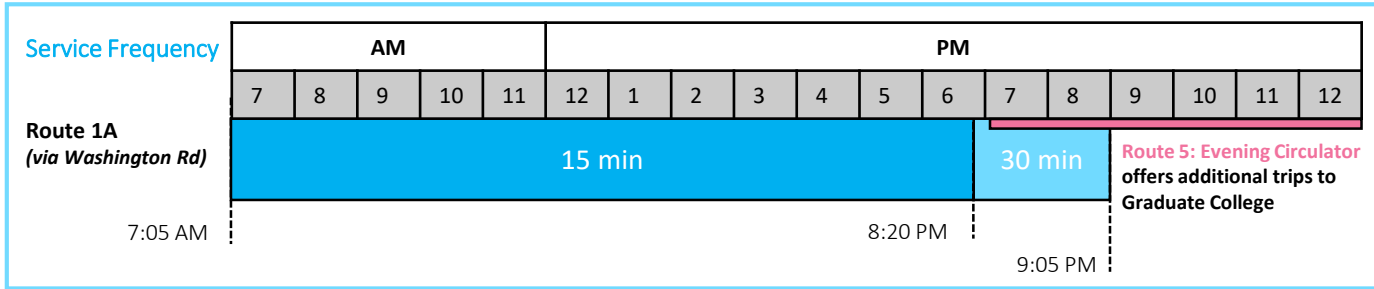

Route 1: Stadium Drive Garage to Grad College (WESTBOUND TO GRAD COLLEGE)

(1/2)

Where is my bus?

Check the Tripshot for real-time bus location and system alerts.

TigerTransit operations may be suspended or changed during University holidays or closures.

AM service (Monday – Friday)

Stadium Drive Garage	7:05 AM	7:20 AM	7:35 AM	7:50 AM	8:05 AM	8:20 AM	8:35 AM	8:50 AM	9:05 AM	9:20 AM
Goheen Walk at Washington Rd (NB)	7:08 AM	7:23 AM	7:38 AM	7:53 AM	8:08 AM	8:23 AM	8:38 AM	8:53 AM	9:08 AM	9:23 AM
McCosh Walk on Washington Rd (NB)	7:09 AM	7:24 AM	7:39 AM	7:54 AM	8:09 AM	8:24 AM	8:39 AM	8:54 AM	9:09 AM	9:24 AM
Nassau Street at Palmer Sq.	7:13 AM	7:28 AM	7:43 AM	7:58 AM	8:13 AM	8:28 AM	8:43 AM	8:58 AM	9:13 AM	9:28 AM
Admissions Information Center (SB)	7:14 AM	7:29 AM	7:44 AM	7:59 AM	8:14 AM	8:29 AM	8:44 AM	8:59 AM	9:14 AM	9:29 AM
Graduate College	7:20 AM	7:35 AM	7:50 AM	8:05 AM	8:20 AM	8:35 AM	8:50 AM	9:05 AM	9:20 AM	9:35 AM

Stadium Drive Garage	9:35 AM	9:50 AM	10:05 AM	10:20 AM	10:35 AM	10:50 AM	11:05 AM	11:20 AM	11:35 AM	11:50 AM
Goheen Walk at Washington Rd (NB)	9:38 AM	9:53 AM	10:08 AM	10:23 AM	10:38 AM	10:53 AM	11:08 AM	11:23 AM	11:38 AM	11:53 AM
McCosh Walk on Washington Rd (NB)	9:39 AM	9:54 AM	10:09 AM	10:24 AM	10:39 AM	10:54 AM	11:09 AM	11:24 AM	11:39 AM	11:54 AM
Nassau Street at Palmer Sq.	9:43 AM	9:58 AM	10:13 AM	10:28 AM	10:43 AM	10:58 AM	11:13 AM	11:28 AM	11:43 AM	11:58 AM
Admissions Information Center (SB)	9:44 AM	9:59 AM	10:14 AM	10:29 AM	10:44 AM	10:59 AM	11:14 AM	11:29 AM	11:44 AM	11:59 AM
Graduate College	9:50 AM	10:05 AM	10:20 AM	10:35 AM	10:50 AM	11:05 AM	11:20 AM	11:35 AM	11:50 AM	12:05 PM