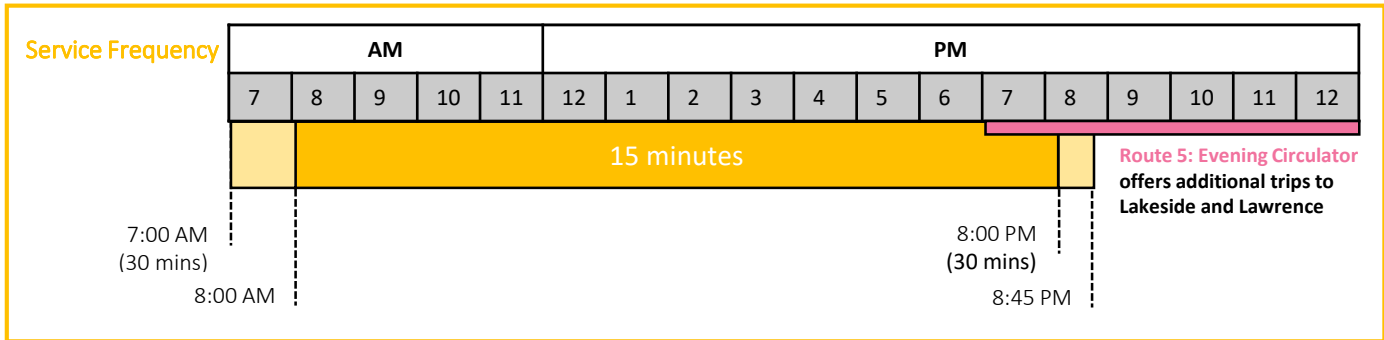

Route 2: Lakeside/Lawrence (EASTBOUND TO FRIEND CENTER)

(1/2)

Where is my bus?

Check the Tripshot for real-time bus location and system alerts.

TigerTransit operations may be suspended or changed during University holidays or closures.

AM service (Monday – Friday)

Lawrence Apartments	7:00 AM	7:30 AM	8:00 AM	8:15 AM	8:30 AM	8:45 AM	9:00 AM	9:15 AM	9:30 AM
Helm Building	7:02 AM	7:32 AM	8:02 AM	8:17 AM	8:32 AM	8:47 AM	9:02 AM	9:17 AM	9:32 AM
Lakeside Apartments	7:04 AM	7:34 AM	8:04 AM	8:19 AM	8:34 AM	8:49 AM	9:04 AM	9:19 AM	9:34 AM
Goheen Walk at Washington (NB)	7:08 AM	7:38 AM	8:08 AM	8:23 AM	8:38 AM	8:53 AM	9:08 AM	9:23 AM	9:38 AM
McCosh Walk on Washington Road (NB)	7:09 AM	7:39 AM	8:09 AM	8:24 AM	8:39 AM	8:54 AM	9:09 AM	9:24 AM	9:39 AM
Nassau Street at Charlton	7:11 AM	7:41 AM	8:11 AM	8:26 AM	8:41 AM	8:56 AM	9:11 AM	9:26 AM	9:41 AM
Friend Center	7:15 AM	7:45 AM	8:15 AM	8:30 AM	8:45 AM	9:00 AM	9:15 AM	9:30 AM	9:45 AM

Lawrence Apartments	9:45 AM	10:00 AM	10:15 AM	10:30 AM	10:45 AM	11:00 AM	11:15 AM	11:30 AM	11:45 AM
Helm Building	9:47 AM	10:02 AM	10:17 AM	10:32 AM	10:47 AM	11:02 AM	11:17 AM	11:32 AM	11:47 AM
Lakeside Apartments	9:49 AM	10:04 AM	10:19 AM	10:34 AM	10:49 AM	11:04 AM	11:19 AM	11:34 AM	11:49 AM
Goheen Walk at Washington (NB)	9:53 AM	10:08 AM	10:23 AM	10:38 AM	10:53 AM	11:08 AM	11:23 AM	11:38 AM	11:53 AM
McCosh Walk on Washington Road (NB)	9:54 AM	10:09 AM	10:24 AM	10:39 AM	10:54 AM	11:09 AM	11:24 AM	11:39 AM	11:54 AM
Nassau Street at Charlton	9:56 AM	10:11 AM	10:26 AM	10:41 AM	10:56 AM	11:11 AM	11:26 AM	11:41 AM	11:56 AM
Friend Center	10:00 AM	10:15 AM	10:30 AM	10:45 AM	11:00 AM	11:15 AM	11:30 AM	11:45 AM	12:00 PM

Route 2: Lakeside/Lawrence (EASTBOUND TO FRIEND CENTER)

(2/2)

Where is my bus?

Check the Tripshot for real-time bus location and system alerts.

TigerTransit operations may be suspended or changed during University holidays or closures.