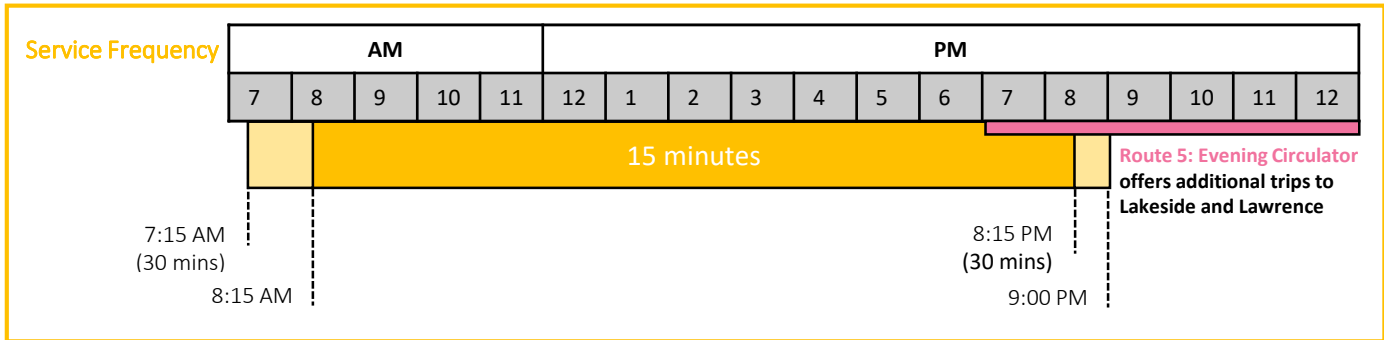

Route 2: Lakeside / Lawrence (WESTBOUND TO LAWRENCE APTS)

(1/2)

Where is my bus?

Check the Tripshot for real-time bus location and system alerts.

TigerTransit operations may be suspended or changed during University holidays or closures.

AM service (Monday – Friday)

Friend Center	7:15 AM	7:45 AM	8:15 AM	8:30 AM	8:45 AM	9:00 AM	9:15 AM	9:30 AM
Fisher Hall	7:17 AM	7:47 AM	8:17 AM	8:32 AM	8:47 AM	9:02 AM	9:17 AM	9:32 AM
Frist Campus Center	7:18 AM	7:48 AM	8:18 AM	8:33 AM	8:48 AM	9:03 AM	9:18 AM	9:33 AM
Goheen Walk at Washington (SB)	7:19 AM	7:49 AM	8:19 AM	8:34 AM	8:49 AM	9:04 AM	9:19 AM	9:34 AM
Lakeside Apartments	7:24 AM	7:54 AM	8:24 AM	8:39 AM	8:54 AM	9:09 AM	9:24 AM	9:39 AM
Alexander at Lawrence Drive	7:26 AM	7:56 AM	8:26 AM	8:41 AM	8:56 AM	9:11 AM	9:26 AM	9:41 AM
Lawrence Apartments	7:30 AM	8:00 AM	8:30 AM	8:45 AM	9:00 AM	9:15 AM	9:30 AM	9:45 AM

Friend Center	9:45 AM	10:00 AM	10:15 AM	10:30 AM	10:45 AM	11:00 AM	11:15 AM	11:30 AM	11:45 AM
Fisher Hall	9:47 AM	10:02 AM	10:17 AM	10:32 AM	10:47 AM	11:02 AM	11:17 AM	11:32 AM	11:47 AM
Frist Campus Center	9:48 AM	10:03 AM	10:18 AM	10:33 AM	10:48 AM	11:03 AM	11:18 AM	11:33 AM	11:48 AM
Goheen Walk at Washington (SB)	9:49 AM	10:04 AM	10:19 AM	10:34 AM	10:49 AM	11:04 AM	11:19 AM	11:34 AM	11:49 AM
Lakeside Apartments	9:54 AM	10:09 AM	10:24 AM	10:39 AM	10:54 AM	11:09 AM	11:24 AM	11:39 AM	11:54 AM
Alexander at Lawrence Drive	9:56 AM	10:11 AM	10:26 AM	10:41 AM	10:56 AM	11:11 AM	11:26 AM	11:41 AM	11:56 AM
Lawrence Apartments	10:00 AM	10:15 AM	10:30 AM	10:45 AM	11:00 AM	11:15 AM	11:30 AM	11:45 AM	12:00 PM

Route 2: Lakeside / Lawrence (WESTBOUND TO LAWRENCE APTS)

(2/2)

Where is my bus?

Check the Tripshot for real-time bus location and system alerts.

TigerTransit operations may be suspended or changed during University holidays or closures.