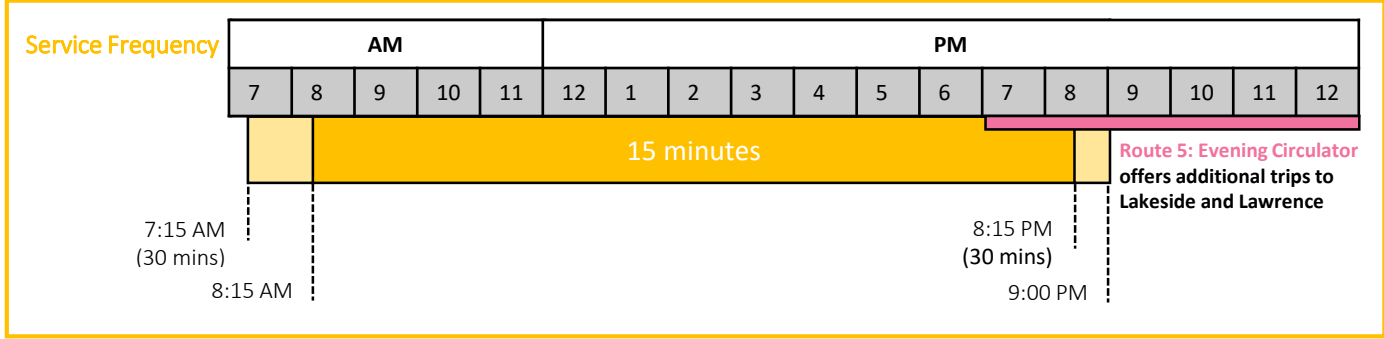

Route 2: Lakeside / Lawrence (WESTBOUND TO LAWRENCE APTS)

(1/2)

Where is my bus?

Check the Tripshot for real-time bus location and system alerts.

TigerTransit operations may be suspended or changed during University holidays or closures.

AM service (Monday – Friday)

Friend Center	7:15 AM	7:45 AM	8:15 AM	8:30 AM	8:45 AM	9:00 AM	9:15 AM	9:30 AM
Fisher Hall	7:17 AM	7:47 AM	8:17 AM	8:32 AM	8:47 AM	9:02 AM	9:17 AM	9:32 AM
Frist Campus Center	7:18 AM	7:48 AM	8:18 AM	8:33 AM	8:48 AM	9:03 AM	9:18 AM	9:33 AM
Goheen Walk at Washington (SB)	7:19 AM	7:49 AM	8:19 AM	8:34 AM	8:49 AM	9:04 AM	9:19 AM	9:34 AM
Lakeside Apartments	7:24 AM	7:54 AM	8:24 AM	8:39 AM	8:54 AM	9:09 AM	9:24 AM	9:39 AM
Alexander at Lawrence Drive	7:26 AM	7:56 AM	8:26 AM	8:41 AM	8:56 AM	9:11 AM	9:26 AM	9:41 AM
Lawrence Apartments	7:30 AM	8:00 AM	8:30 AM	8:45 AM	9:00 AM	9:15 AM	9:30 AM	9:45 AM

Friend Center	9:45 AM	10:00 AM	10:15 AM	10:30 AM	10:45 AM	11:00 AM	11:15 AM	11:30 AM	11:45 AM
Fisher Hall	9:47 AM	10:02 AM	10:17 AM	10:32 AM	10:47 AM	11:02 AM	11:17 AM	11:32 AM	11:47 AM
Frist Campus Center	9:48 AM	10:03 AM	10:18 AM	10:33 AM	10:48 AM	11:03 AM	11:18 AM	11:33 AM	11:48 AM
Goheen Walk at Washington (SB)	9:49 AM	10:04 AM	10:19 AM	10:34 AM	10:49 AM	11:04 AM	11:19 AM	11:34 AM	11:49 AM
Lakeside Apartments	9:54 AM	10:09 AM	10:24 AM	10:39 AM	10:54 AM	11:09 AM	11:24 AM	11:39 AM	11:54 AM
Alexander at Lawrence Drive	9:56 AM	10:11 AM	10:26 AM	10:41 AM	10:56 AM	11:11 AM	11:26 AM	11:41 AM	11:56 AM
Lawrence Apartments	10:00 AM	10:15 AM	10:30 AM	10:45 AM	11:00 AM	11:15 AM	11:30 AM	11:45 AM	12:00 PM

Route 2: Lakeside / Lawrence (WESTBOUND TO LAWRENCE APTS)

(2/2)

Where is my bus?

Check the Tripshot for real-time bus location and system alerts.

TigerTransit operations may be suspended or changed during University holidays or closures.