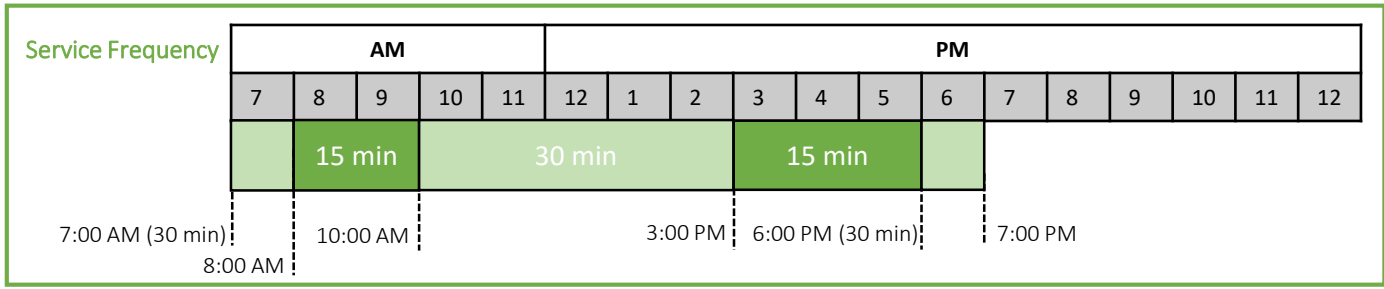

Route 4: Princeton Junction to Stadium Drive Garage (SOUTHBOUND TO PRINCETON JUNCTION)

Where is my bus?

Check the Tripshot for real-time bus location and system alerts.

TigerTransit operations may be suspended or changed during University holidays or closures.

AM service (Monday – Friday)

Stadium Drive Garage	7:00 AM	7:30 AM	8:00 AM	8:15 AM	8:30 AM	8:45 AM	9:00 AM	9:15 AM	9:30 AM	9:45 AM	10:00 AM	10:30 AM	11:00 AM	11:30 AM
Goheen Walk at Washington (NB)	7:02 AM	7:32 AM	8:02 AM	8:17 AM	8:32 AM	8:47 AM	9:02 AM	9:17 AM	9:32 AM	9:47 AM	10:02 AM	10:32 AM	11:02 AM	11:32 AM
McCosh Walk on Washington Rd (NB)	7:06 AM	7:36 AM	8:06 AM	8:21 AM	8:36 AM	8:51 AM	9:06 AM	9:21 AM	9:36 AM	9:51 AM	10:06 AM	10:36 AM	11:06 AM	11:36 AM
Nassau Street & Palmer Square	7:08 AM	7:38 AM	8:08 AM	8:23 AM	8:38 AM	8:53 AM	9:08 AM	9:23 AM	9:38 AM	9:53 AM	10:08 AM	10:38 AM	11:08 AM	11:38 AM
Admissions Information Center	7:11 AM	7:41 AM	8:11 AM	8:26 AM	8:41 AM	8:56 AM	9:11 AM	9:26 AM	9:41 AM	9:56 AM	10:11 AM	10:41 AM	11:11 AM	11:41 AM
Princeton Station	7:14 AM	7:44 AM	8:14 AM	8:29 AM	8:44 AM	8:59 AM	9:14 AM	9:29 AM	9:44 AM	9:59 AM	10:14 AM	10:44 AM	11:14 AM	11:44 AM
Helm (SB)	7:16 AM	7:46 AM	8:16 AM	8:31 AM	8:46 AM	9:01 AM	9:16 AM	9:31 AM	9:46 AM	10:01 AM	10:16 AM	10:46 AM	11:16 AM	11:46 AM
Alexander Road at Roszel Road	7:19 AM	7:49 AM	8:19 AM	8:34 AM	8:49 AM	9:04 AM	9:19 AM	9:34 AM	9:49 AM	10:04 AM	10:19 AM	10:49 AM	11:19 AM	11:49 AM
Princeton Junction	7:30 AM	8:00 AM	8:30 AM	8:45 AM	9:00 AM	9:15 AM	9:30 AM	9:45 AM	10:00 AM	10:15 AM	10:30 AM	11:00 AM	11:30 AM	12:00 PM