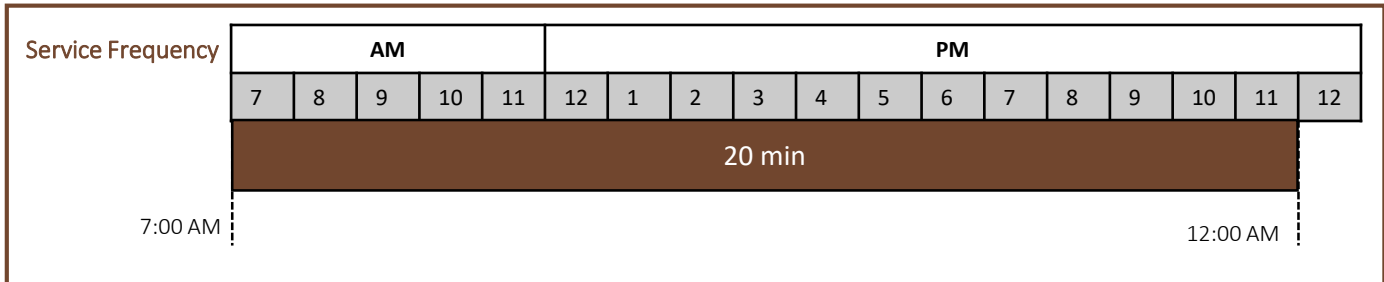

Route 6: Meadows Connector (NORTHBOUND TO EQUAD)

(½)

Where is my bus?

Check the Tripshot for real-time bus location and system alerts.

TigerTransit operations may be suspended or changed during University holidays or closures.

AM service (Monday – Friday)

Meadows Drive Garage	7:00 AM	7:20 AM	7:40 AM	8:00 AM	8:20 AM	8:40 AM	9:00 AM	9:20 AM
Goheen Walk (NB)	7:03 AM	7:23 AM	7:43 AM	8:03 AM	8:23 AM	8:43 AM	9:03 AM	9:23 AM
McCosh Walk (NB)	7:04 AM	7:24 AM	7:44 AM	8:04 AM	8:24 AM	8:44 AM	9:04 AM	9:24 AM
Nassau Street at Charlton	7:06 AM	7:26 AM	7:46 AM	8:06 AM	8:26 AM	8:46 AM	9:06 AM	9:26 AM
Friend Center	7:10 AM	7:30 AM	7:50 AM	8:10 AM	8:30 AM	8:50 AM	9:10 AM	9:30 AM
Fisher Hall	7:12 AM	7:32 AM	7:52 AM	8:02 AM	8:12 AM	8:22 AM	8:32 AM	8:42 AM