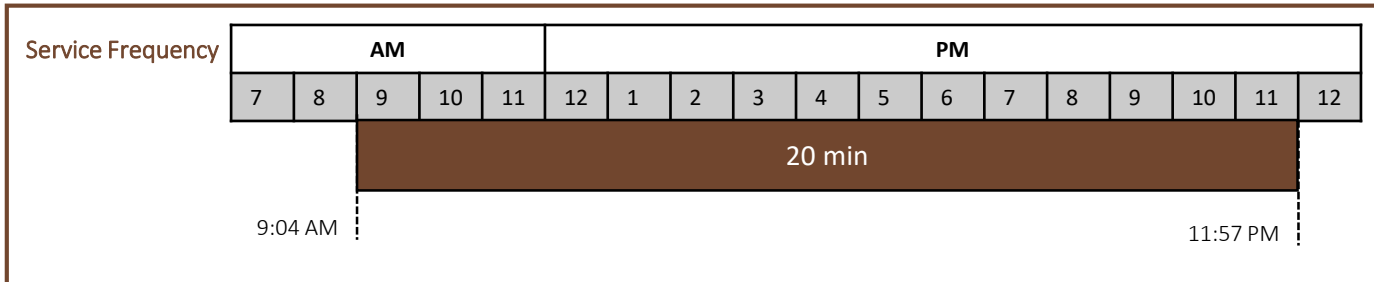

McCosh Walk (NB)	4:04 PM	4:24 PM	4:44 PM	5:04 PM	5:24 PM	5:44 PM	6:04 PM	6:24 PM	6:44 PM	7:04 PM	7:24 PM	7:44 PM
Nassau Street at Charlton	4:06 PM	4:26 PM	4:46 PM	5:06 PM	5:26 PM	5:46 PM	6:06 PM	6:26 PM	6:46 PM	7:06 PM	7:26 PM	7:46 PM
Friend Center	4:10 PM	4:30 PM	4:50 PM	5:10 PM	5:30 PM	5:50 PM	6:10 PM	6:30 PM	6:50 PM	7:10 PM	7:30 PM	7:50 PM
Fisher Hall	4:12 PM	4:32 PM	4:52 PM	5:12 PM	5:32 PM	5:52 PM	6:12 PM	6:32 PM	6:52 PM	7:12 PM	7:32 PM	7:52 PM
Goheen Walk (SB)	4:13 PM	4:33 PM	4:53 PM	5:13 PM	5:33 PM	5:53 PM	6:13 PM	6:33 PM	6:53 PM	7:13 PM	7:33 PM	7:53 PM
Meadows Drive Garage	4:17 PM	4:37 PM	4:57 PM	5:17 PM	5:37 PM	5:57 PM	6:17 PM	6:37 PM	6:57 PM	7:17 PM	7:37 PM	7:57 PM

Summer 2024: updated 5/15/2024

Route 6: Meadows Connector (SOUTHBOUND TO MEADOWS)

(2/2)

Where is my bus?

Check the Tripshot for real-time bus location and system alerts.

TigerTransit operations may be suspended or changed during University holidays or closures.