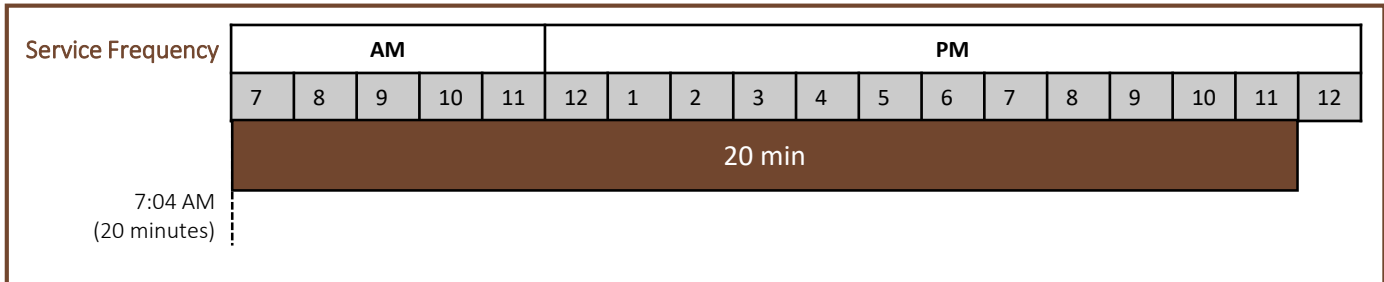

Route 6: Meadows Connector (SOUTHBOUND TO MEADOWS)

(1/2)

Where is my bus?

Check the Tripshot for real-time bus location and system alerts.

TigerTransit operations may be suspended or changed during University holidays or closures.

AM service (Monday – Friday)

McCosh Walk (NB)	7:04 AM	7:24 AM	7:44 AM		8:24 AM	8:44 AM	9:04 AM	9:24 AM
Nassau Street at Charlton	7:06 AM	7:26 AM	7:46 AM	8:06 AM	8:26 AM	8:46 AM	9:06 AM	9:26 AM
Friend Center	7:10 AM	7:30 AM	7:50 AM	8:10 AM	8:30 AM	8:50 AM	9:10 AM	9:30 AM
Fisher Hall	7:12 AM	7:32 AM	7:52 AM	8:12 AM	8:32 AM	8:52 AM	9:12 AM	9:32 AM
Goheen Walk (SB)	7:13 AM	7:33 AM	7:53 AM	8:13 AM	8:33 AM	8:53 AM	9:13 AM	9:33 AM
Meadows Drive Garage	7:17 AM	7:37 AM	7:57 AM	8:17 AM	8:37 AM	8:57 AM	9:17 AM	9:37 AM